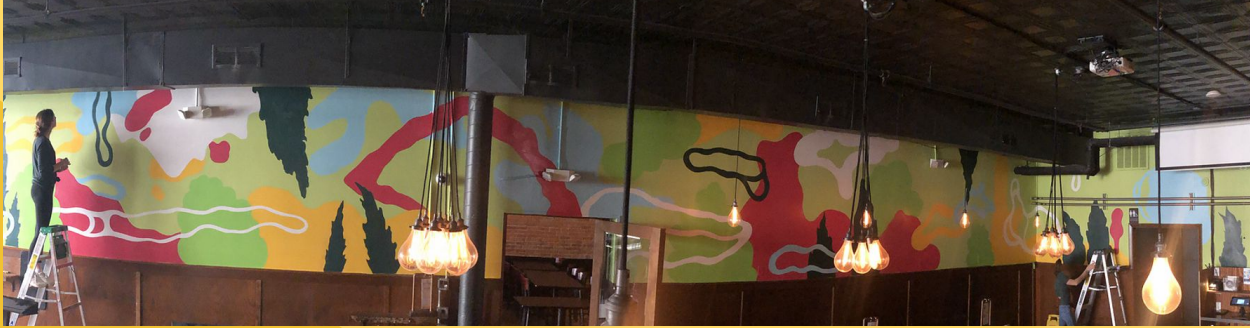

ERIN WAKELAND + JULIAN HANSEN

JULIAN HANSEN. U-M BA, 2020

.Founder of Live in Color, Arts Organization at U of M

.Professional House Painter

ROOSROAST COFFEE | MAY 2019

PREVIOUS WORK

.MORE AT LIVEINCOLORUOFM.ORG