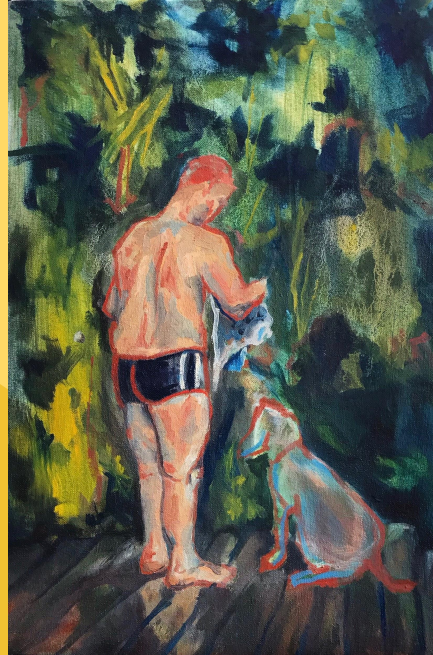

ERIN WAKELAND. U-M BFA, 2020

.Interdisciplinary Artist and Fine Art Painter