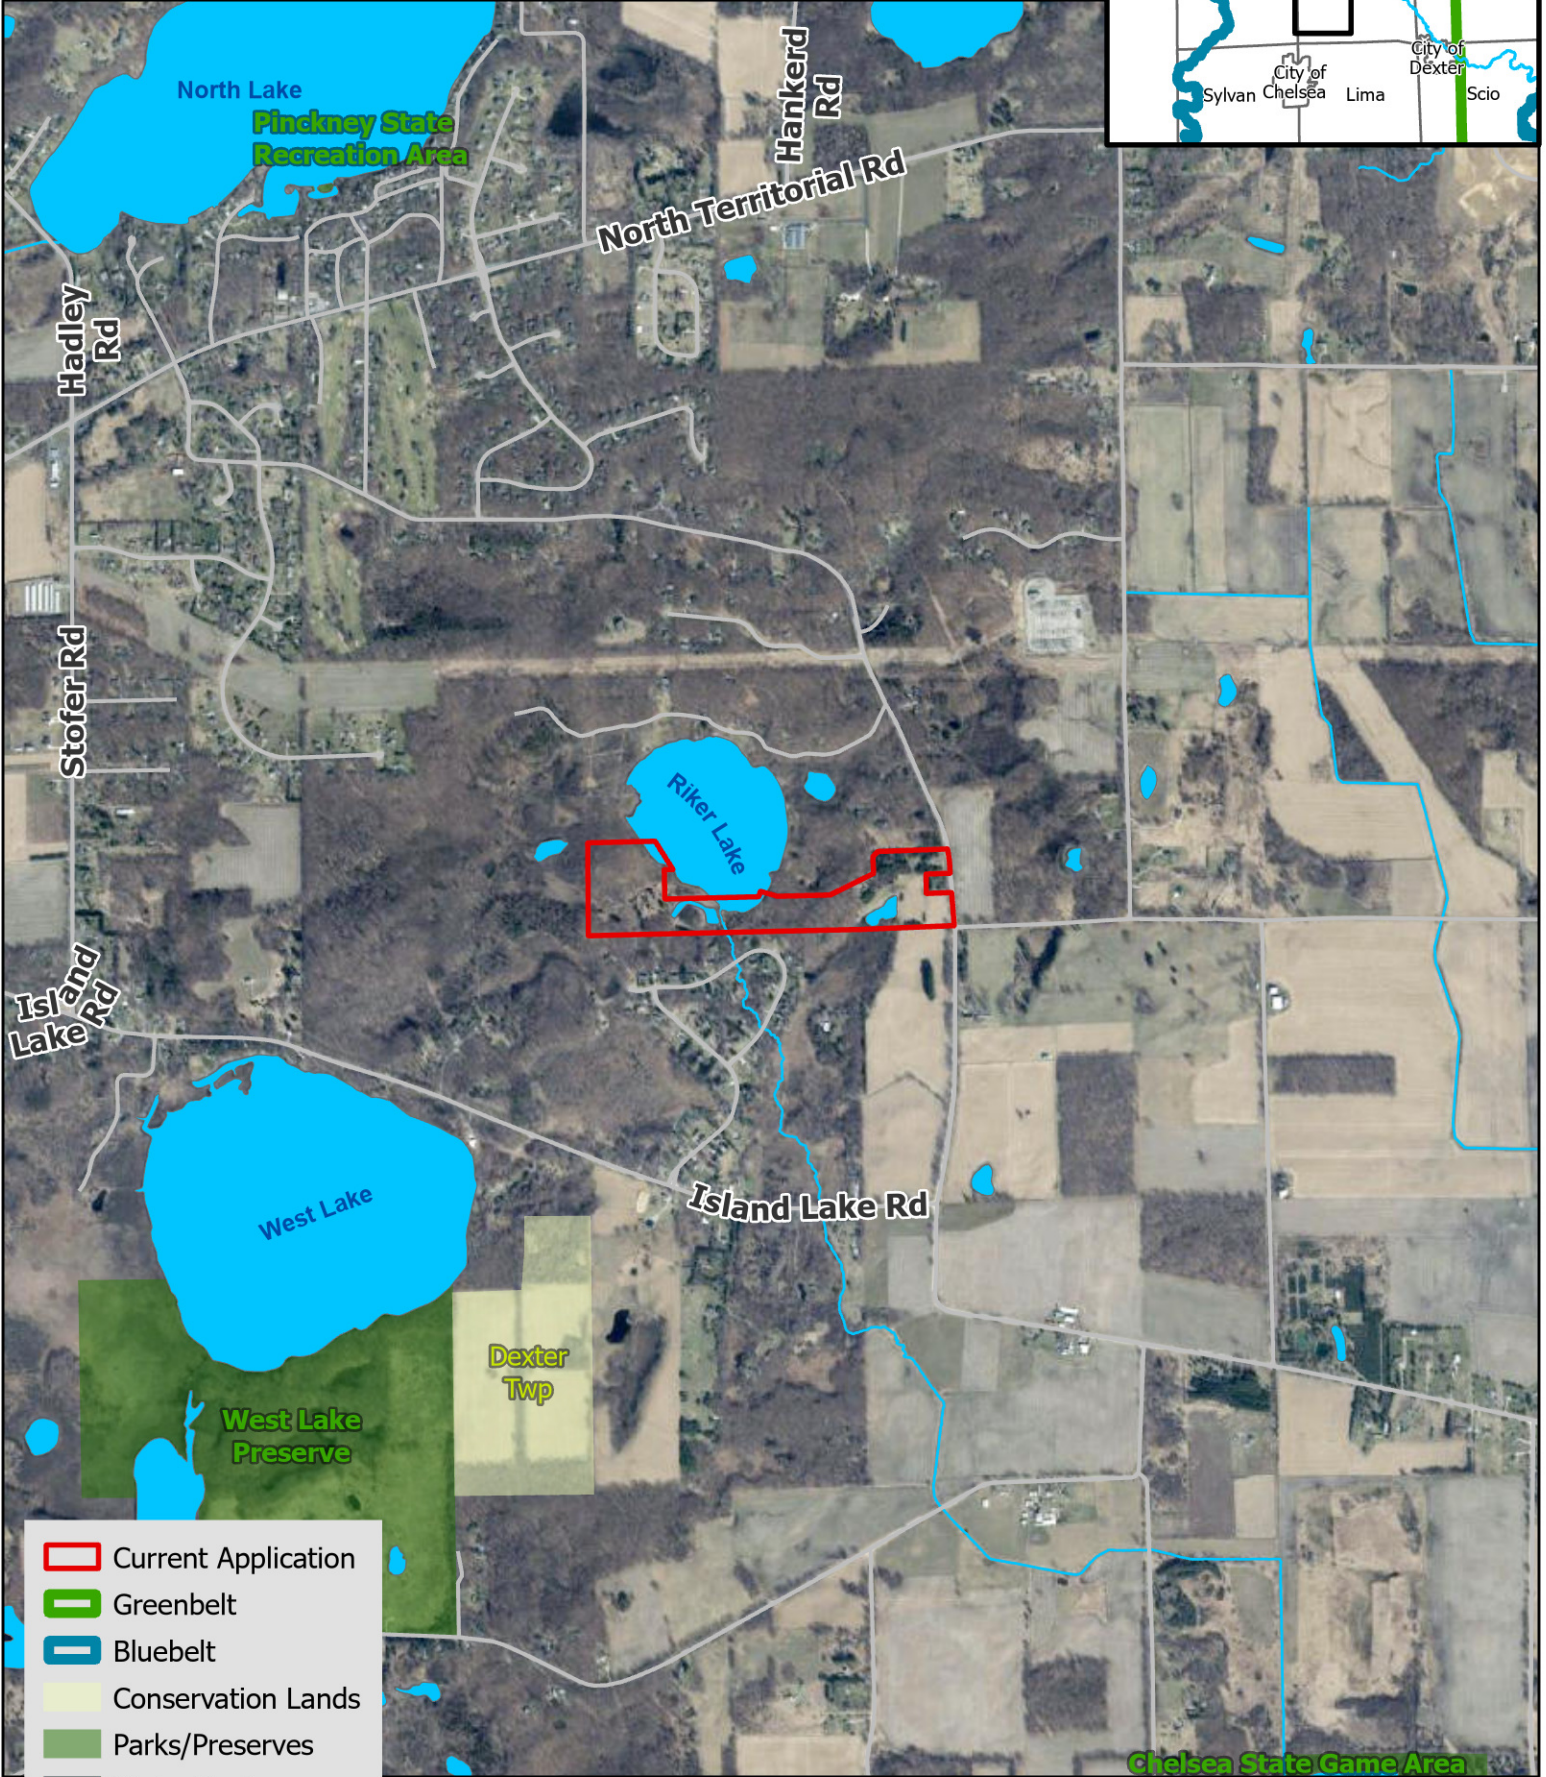

# Dimo Property

42.6 acres  
App ID: 2026-01

Greenbelt/Bluebelt  
Locator Map

- Current Application
- Greenbelt
- Bluebelt
- Conservation Lands
- Parks/Preserves
- Water Bodies
- Roads

conservation lands labels indicate the easement holder

Data Credits: City of Ann Arbor;