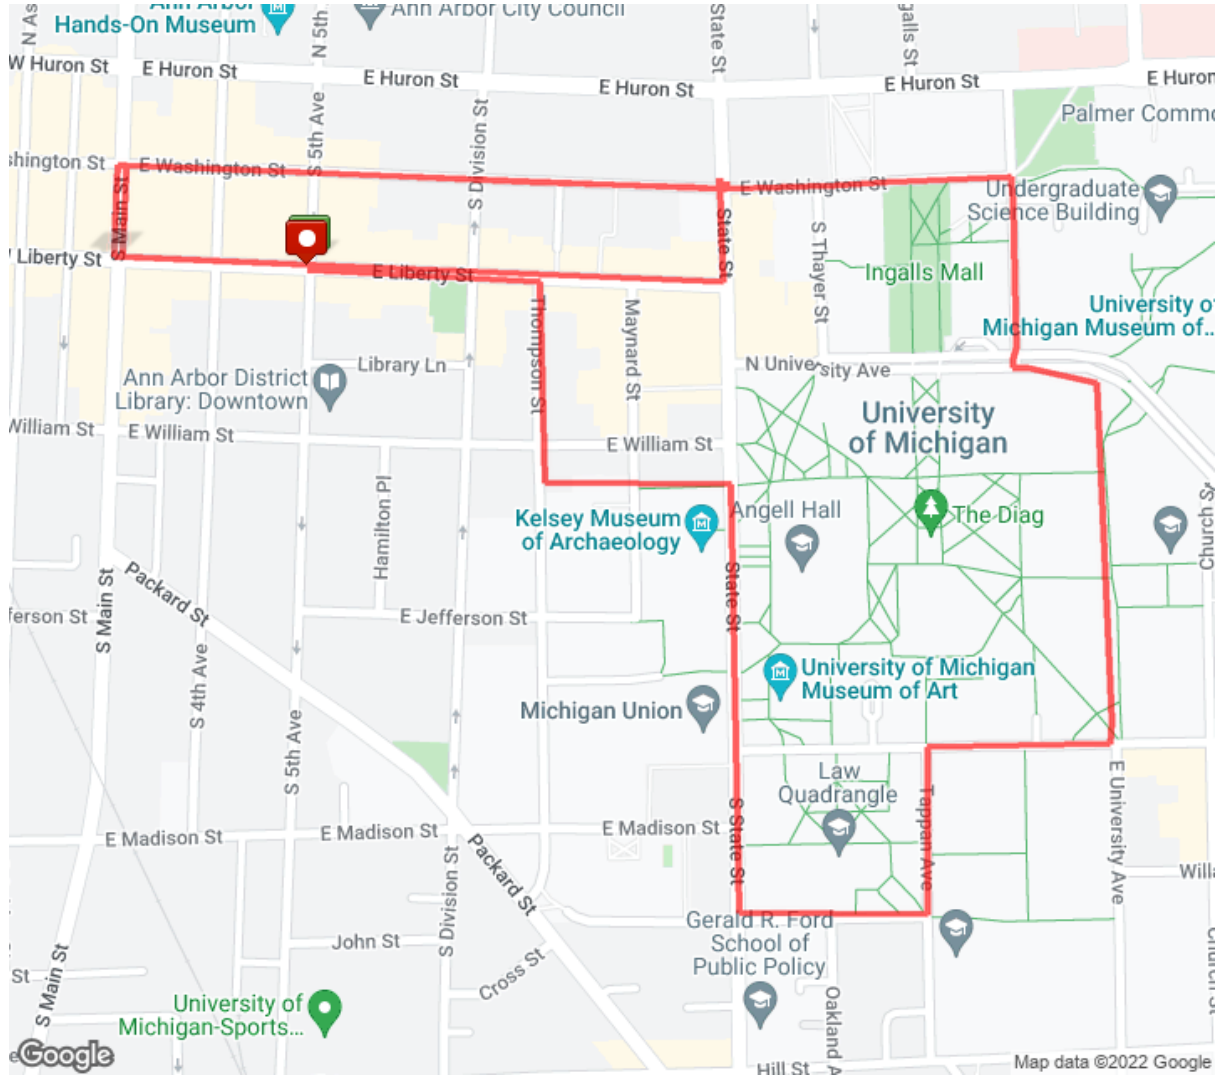

A2F Take 2 - no diag

Distance: 3.17 mi

Elevation Gain: 120 ft

Elevation Max: 919 ft

Notes

0.00 mi Head west on E Liberty St toward S 4th Ave