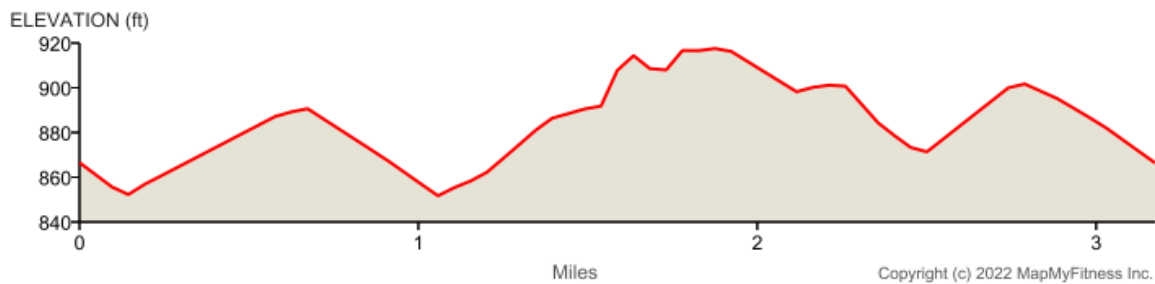

A2F Take 2 - no diag

Distance: 3.17 mi

Elevation Gain: 120 ft

Elevation Max: 919 ft

Notes

0.00 mi Head west on E Liberty St toward S 4th Ave