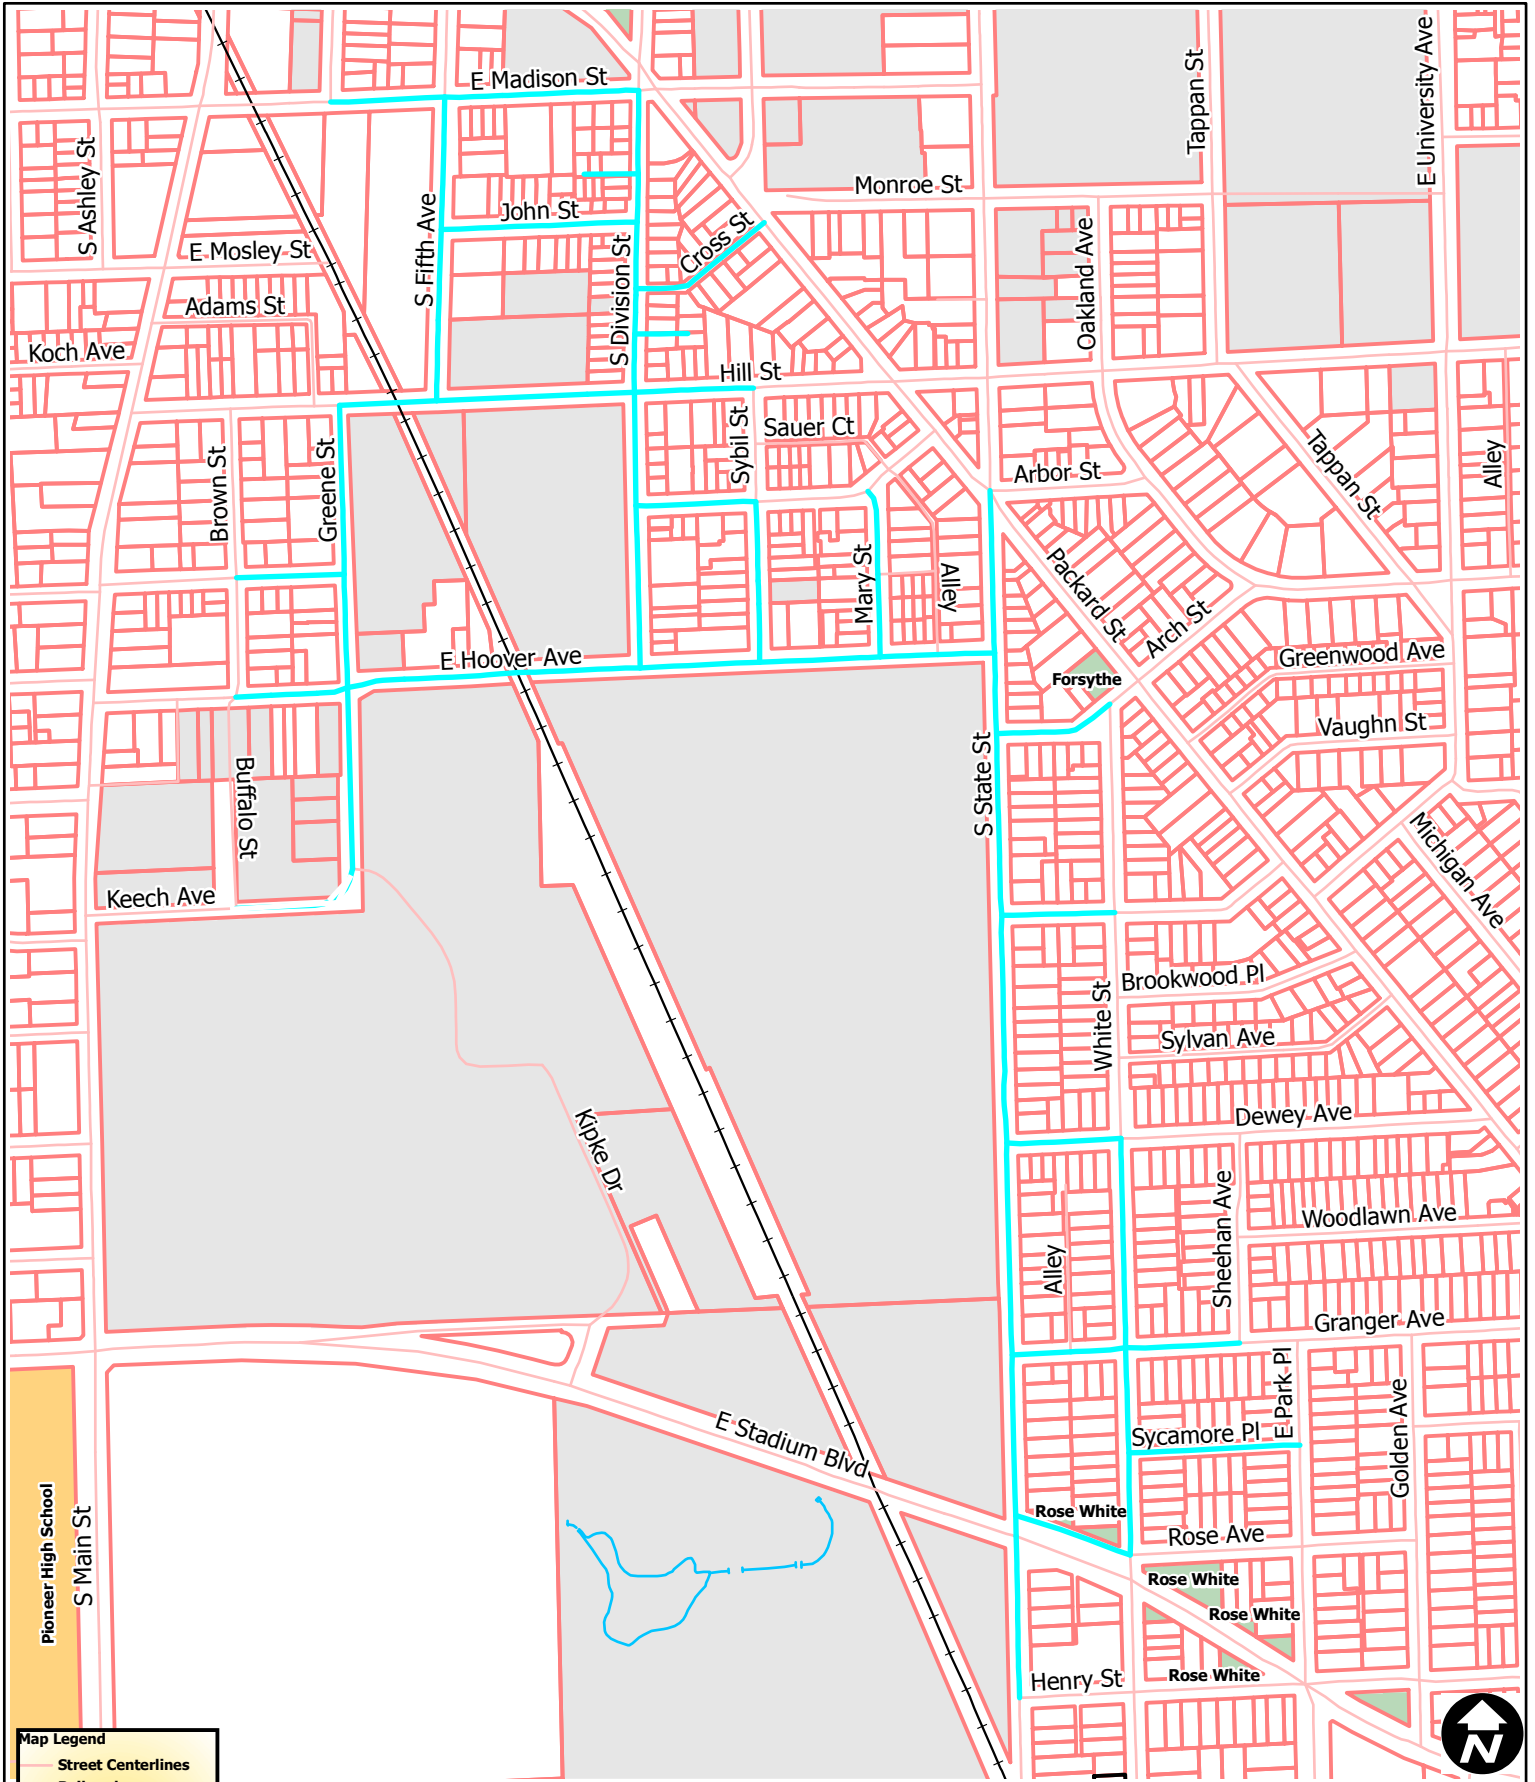

Big House / Big Heart

Map Legend

- Street Centerlines
- Railroads
- Rivers and Streams
- Lakes and Ponds
- Schools
- Non City Open Spaces
- Parks
- University