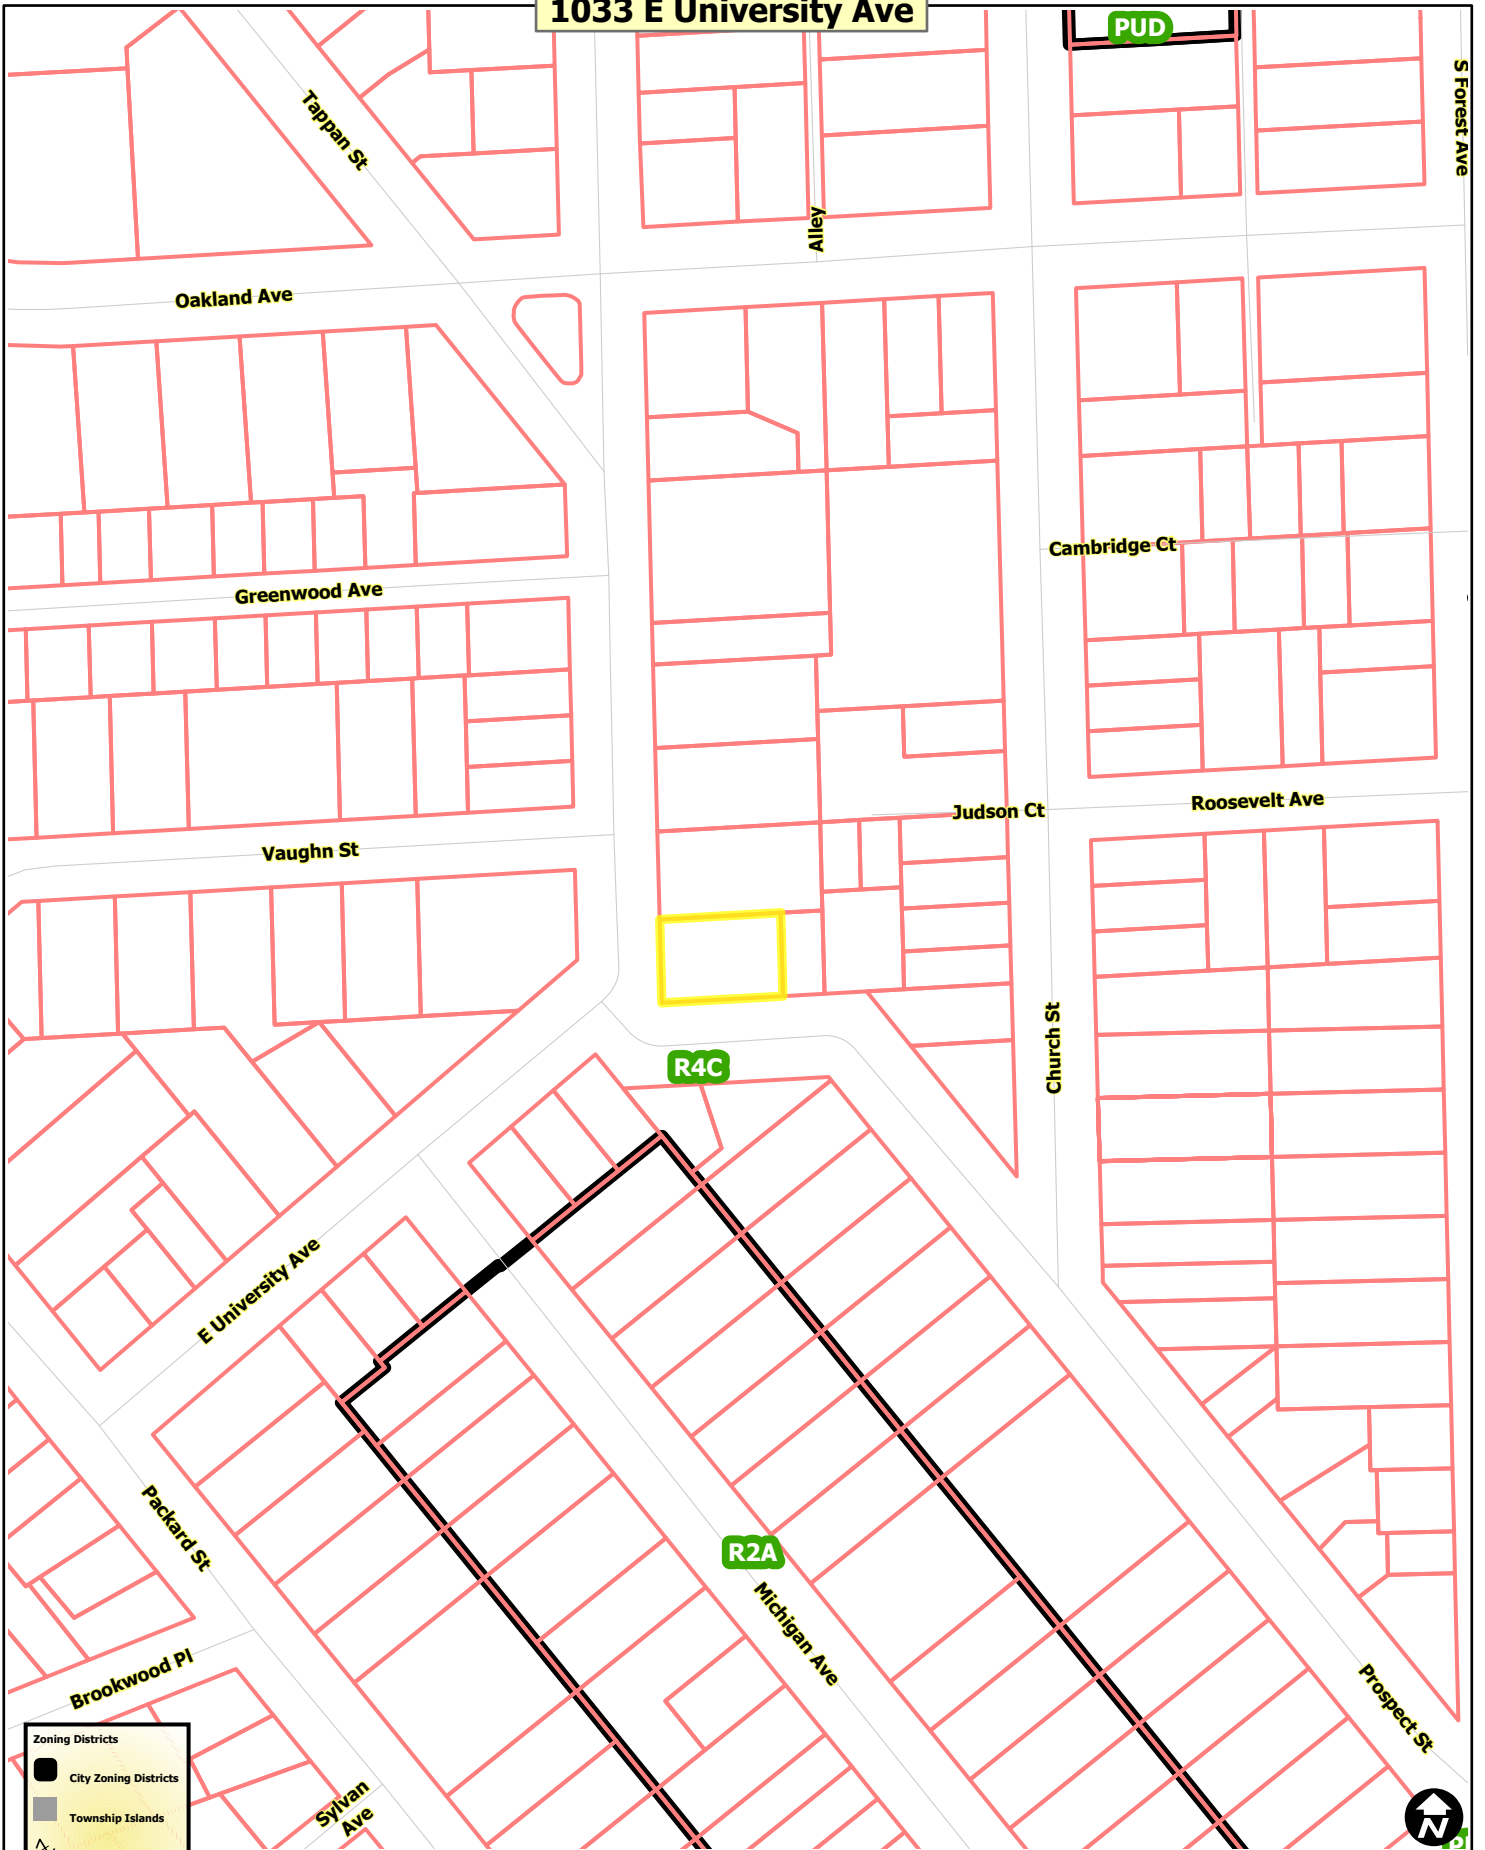

1033 E University Ave

Zoning Districts

- City Zoning Districts
- Township Islands
- Railroads
- Huron River
- Tax Parcels

Map date: 8/31/2023
 Any aerial imagery is circa 2023 unless otherwise noted
 Terms of use: www.a2gov.org/terms