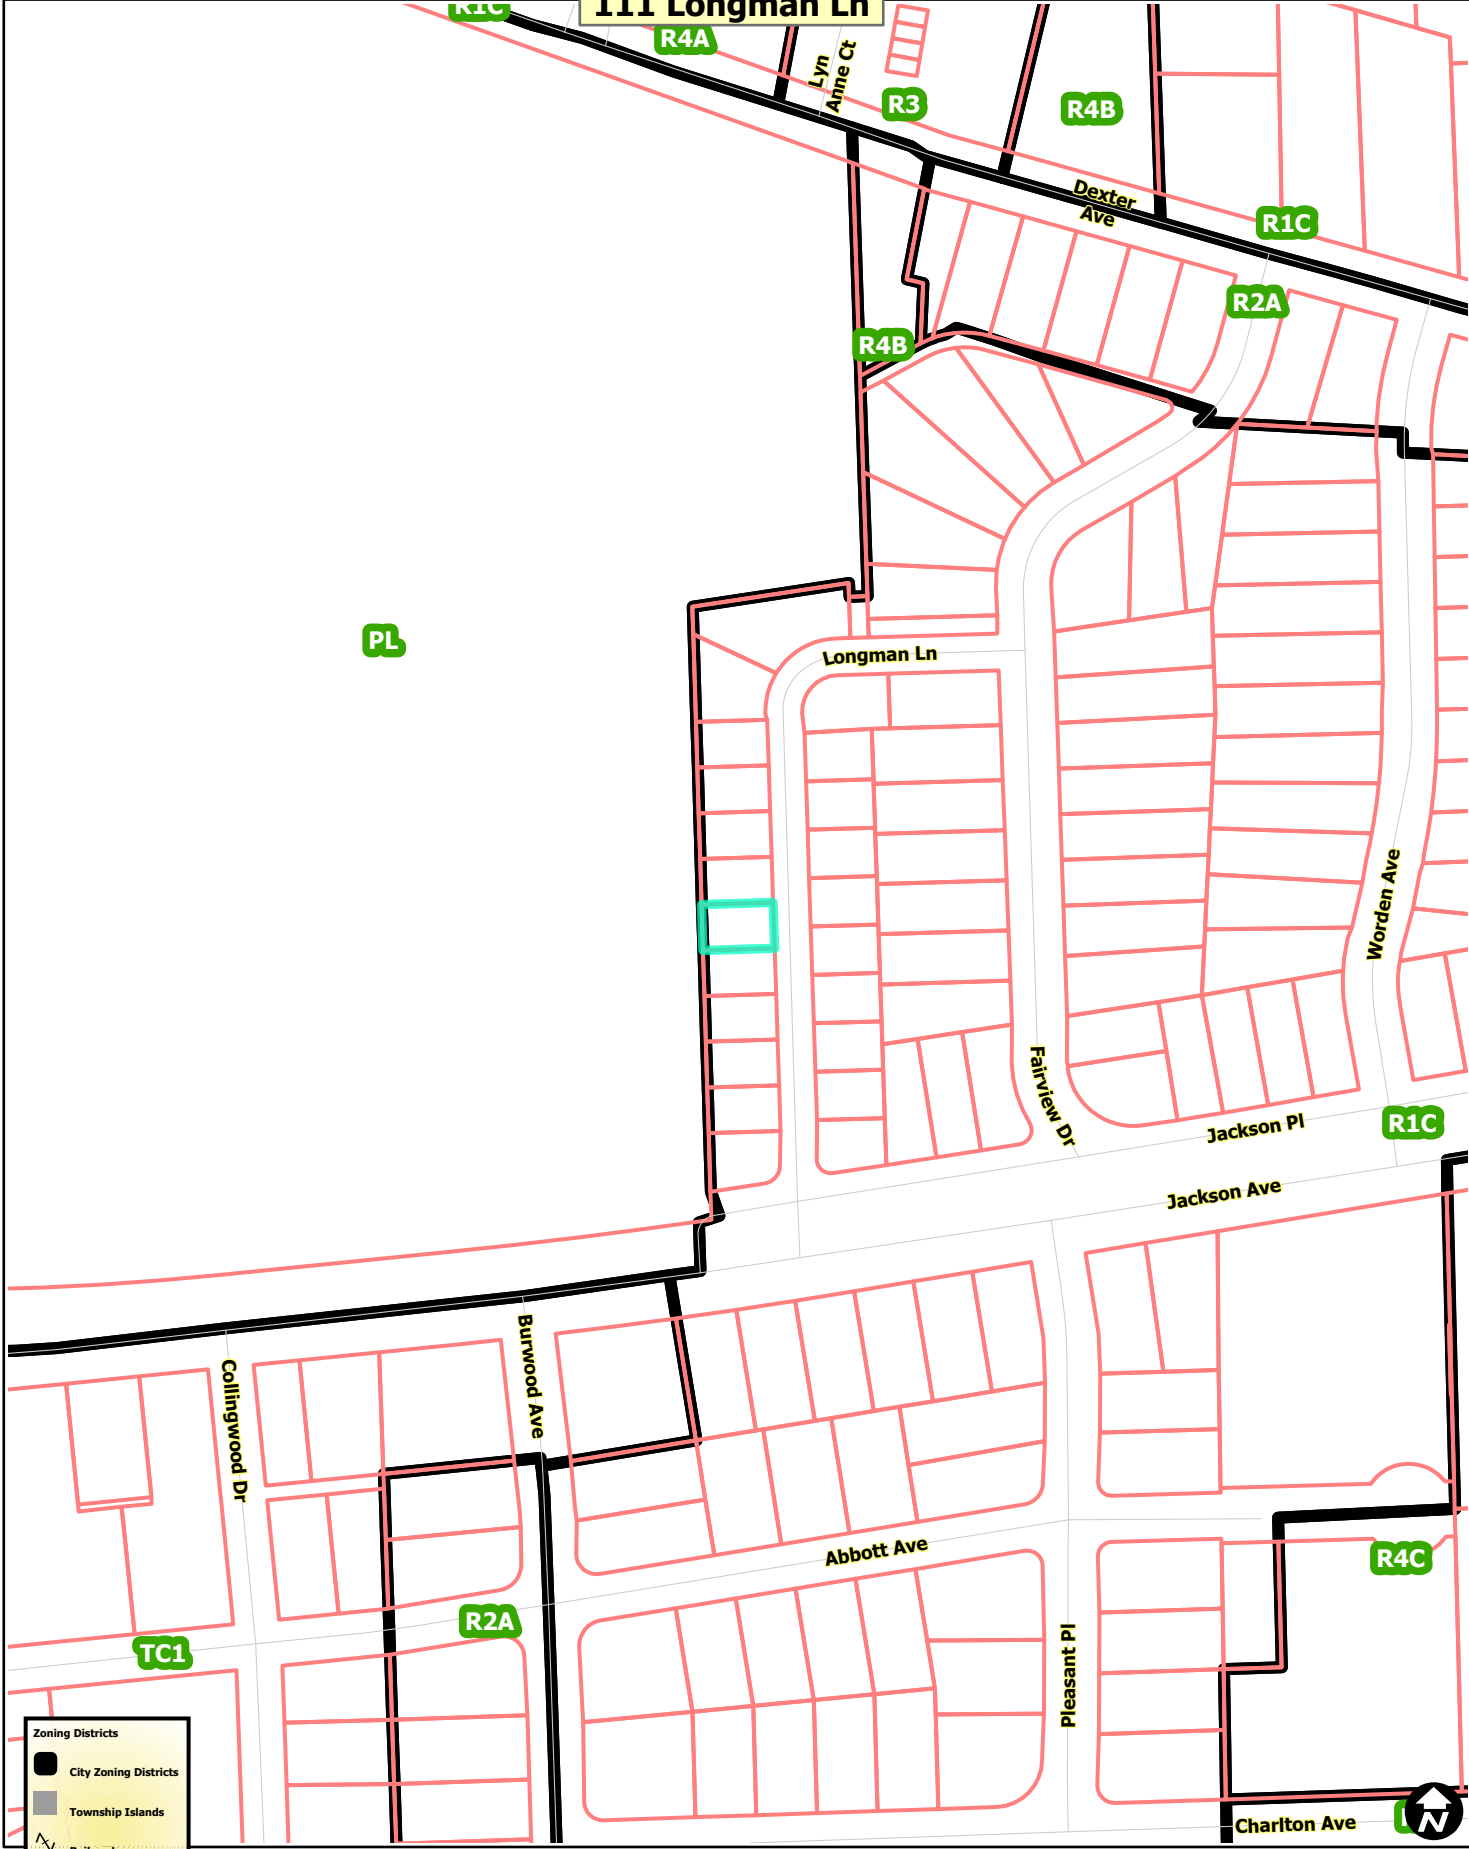

111 Longman Ln

Zoning Districts

- City Zoning Districts
- Township Islands
- Railroads
- Huron River
- Tax Parcels

Map date: 10/2/2023
 Any aerial imagery is circa 2023 unless otherwise noted
 Terms of use: www.a2gov.org/terms