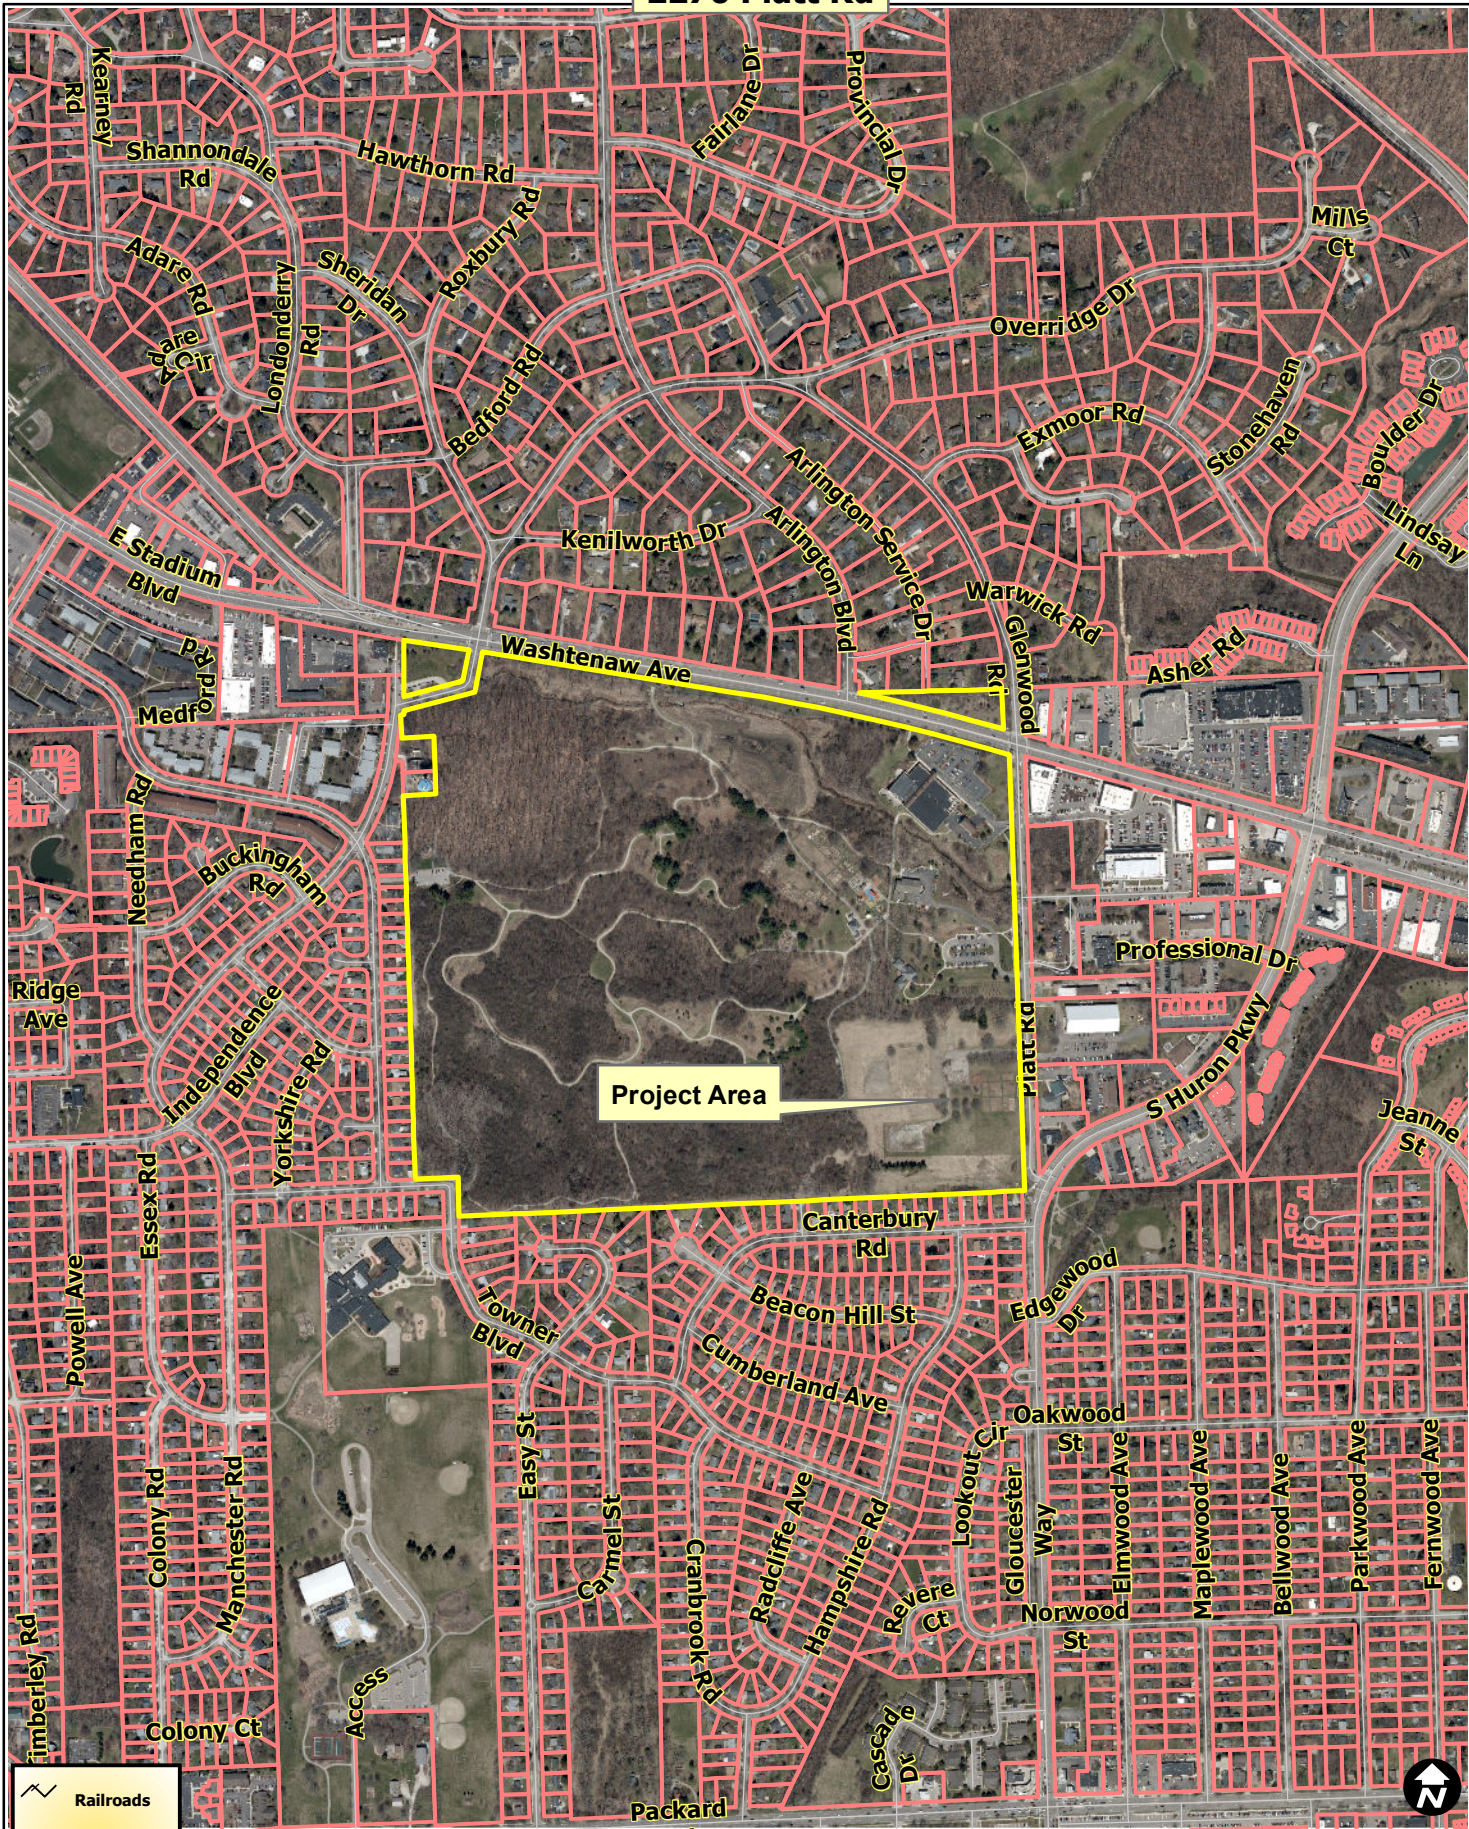

2270 Platt Rd

Project Area

- Railroads
- Huron River
- Tax Parcels

Map date: 5/31/2019
Any aerial imagery is circa 2018 unless otherwise noted
Terms of use: www.a2gov.org/terms