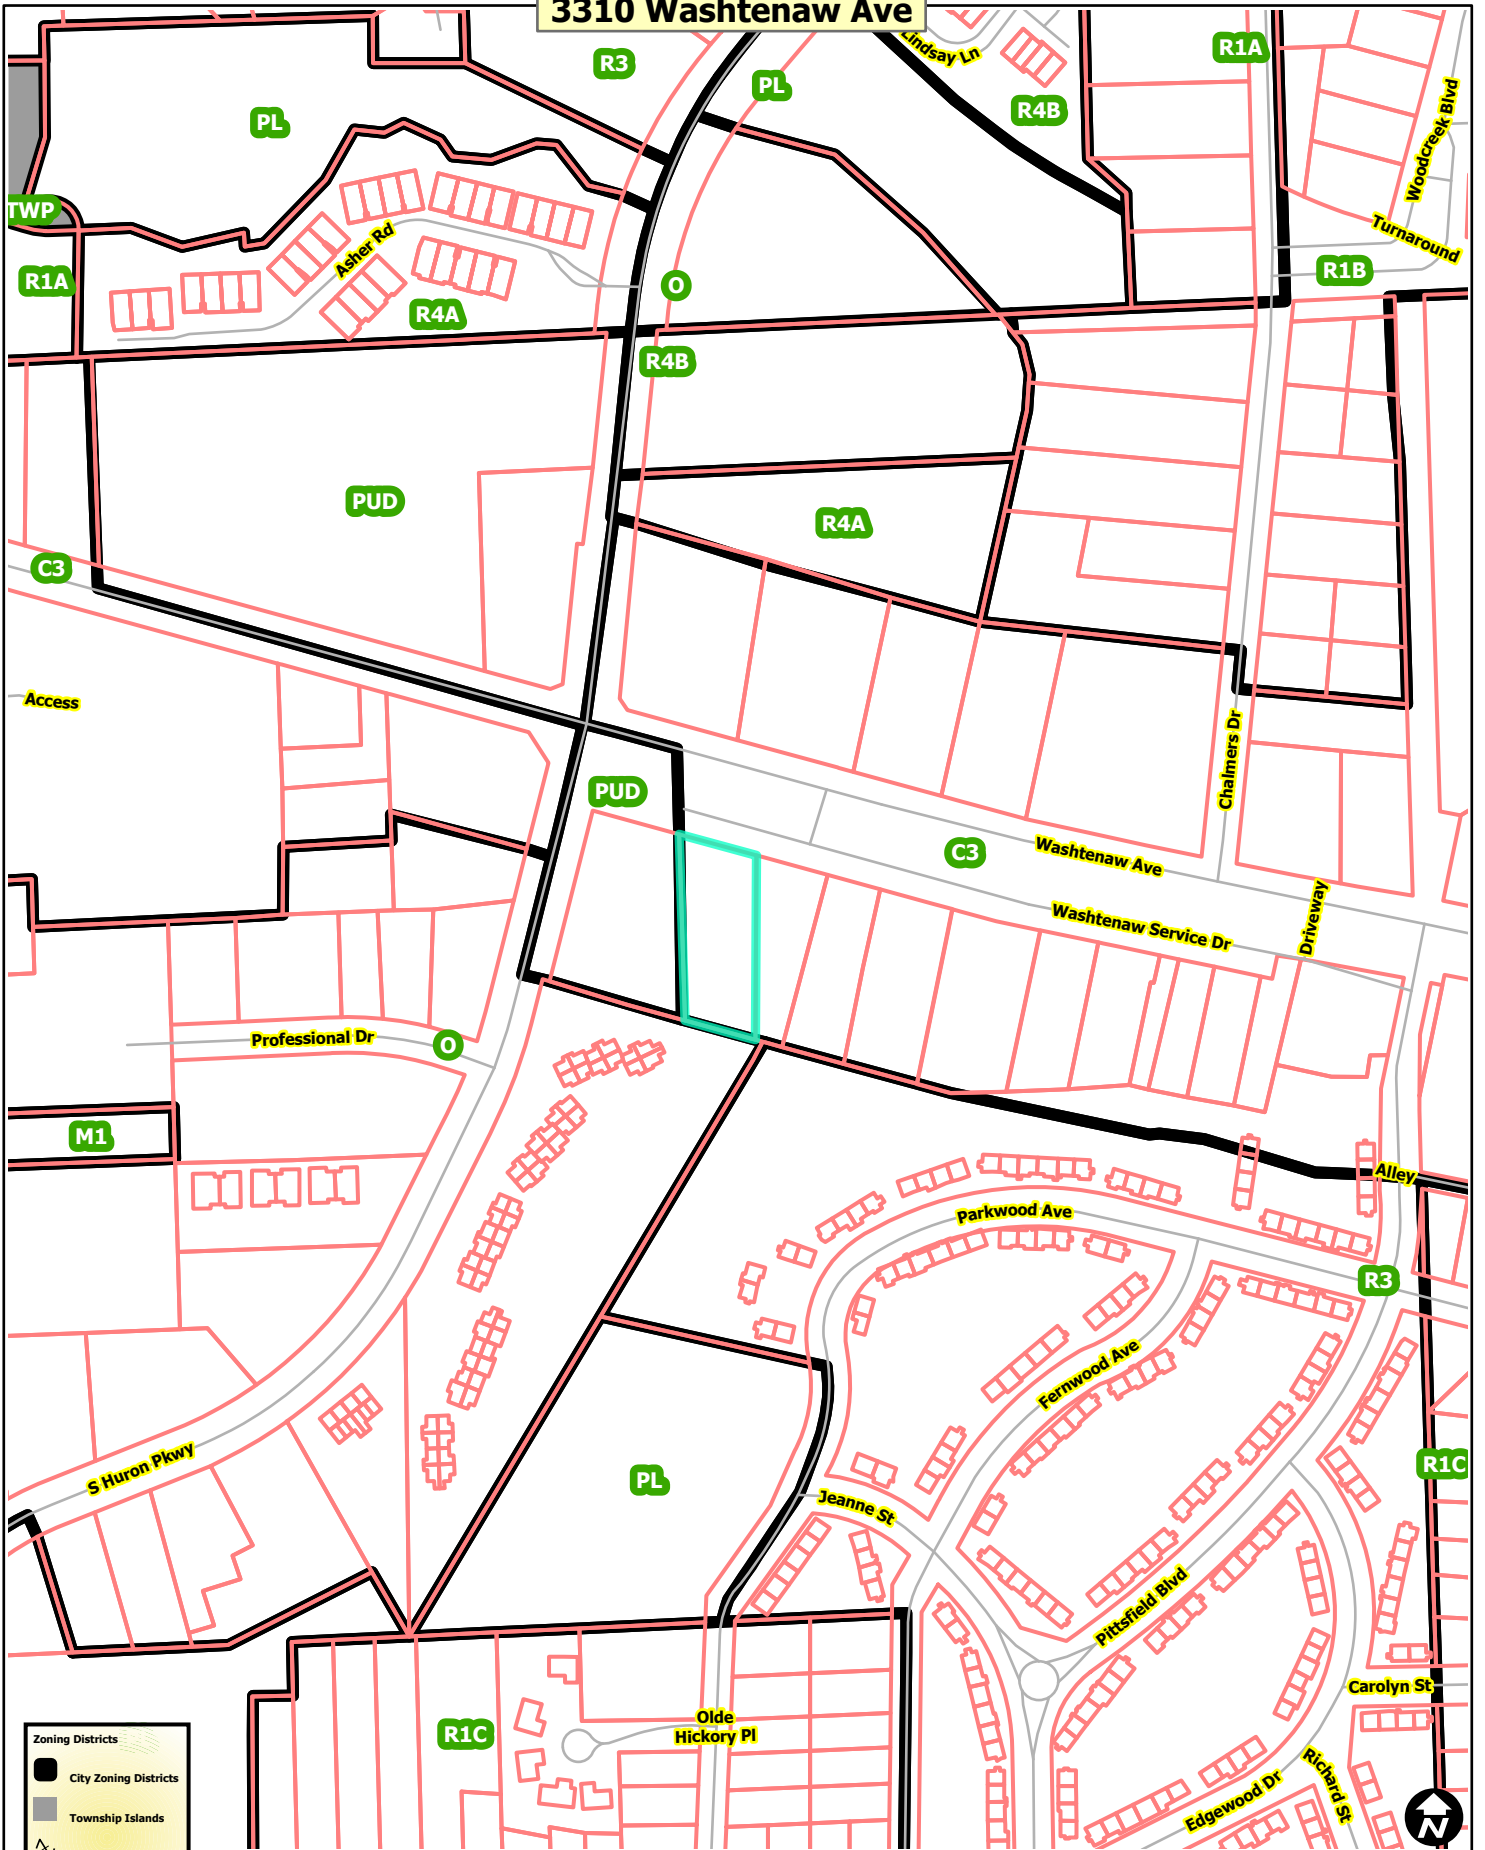

# 3310 Washtenaw Ave

**Zoning Districts**

- City Zoning Districts
- Township Islands
- Railroads
- Huron River
- Tax Parcels

Map date: 4/17/2024  
Any aerial imagery is circa 2023 unless otherwise noted  
Terms of use: [www.a2gov.org/terms](http://www.a2gov.org/terms)