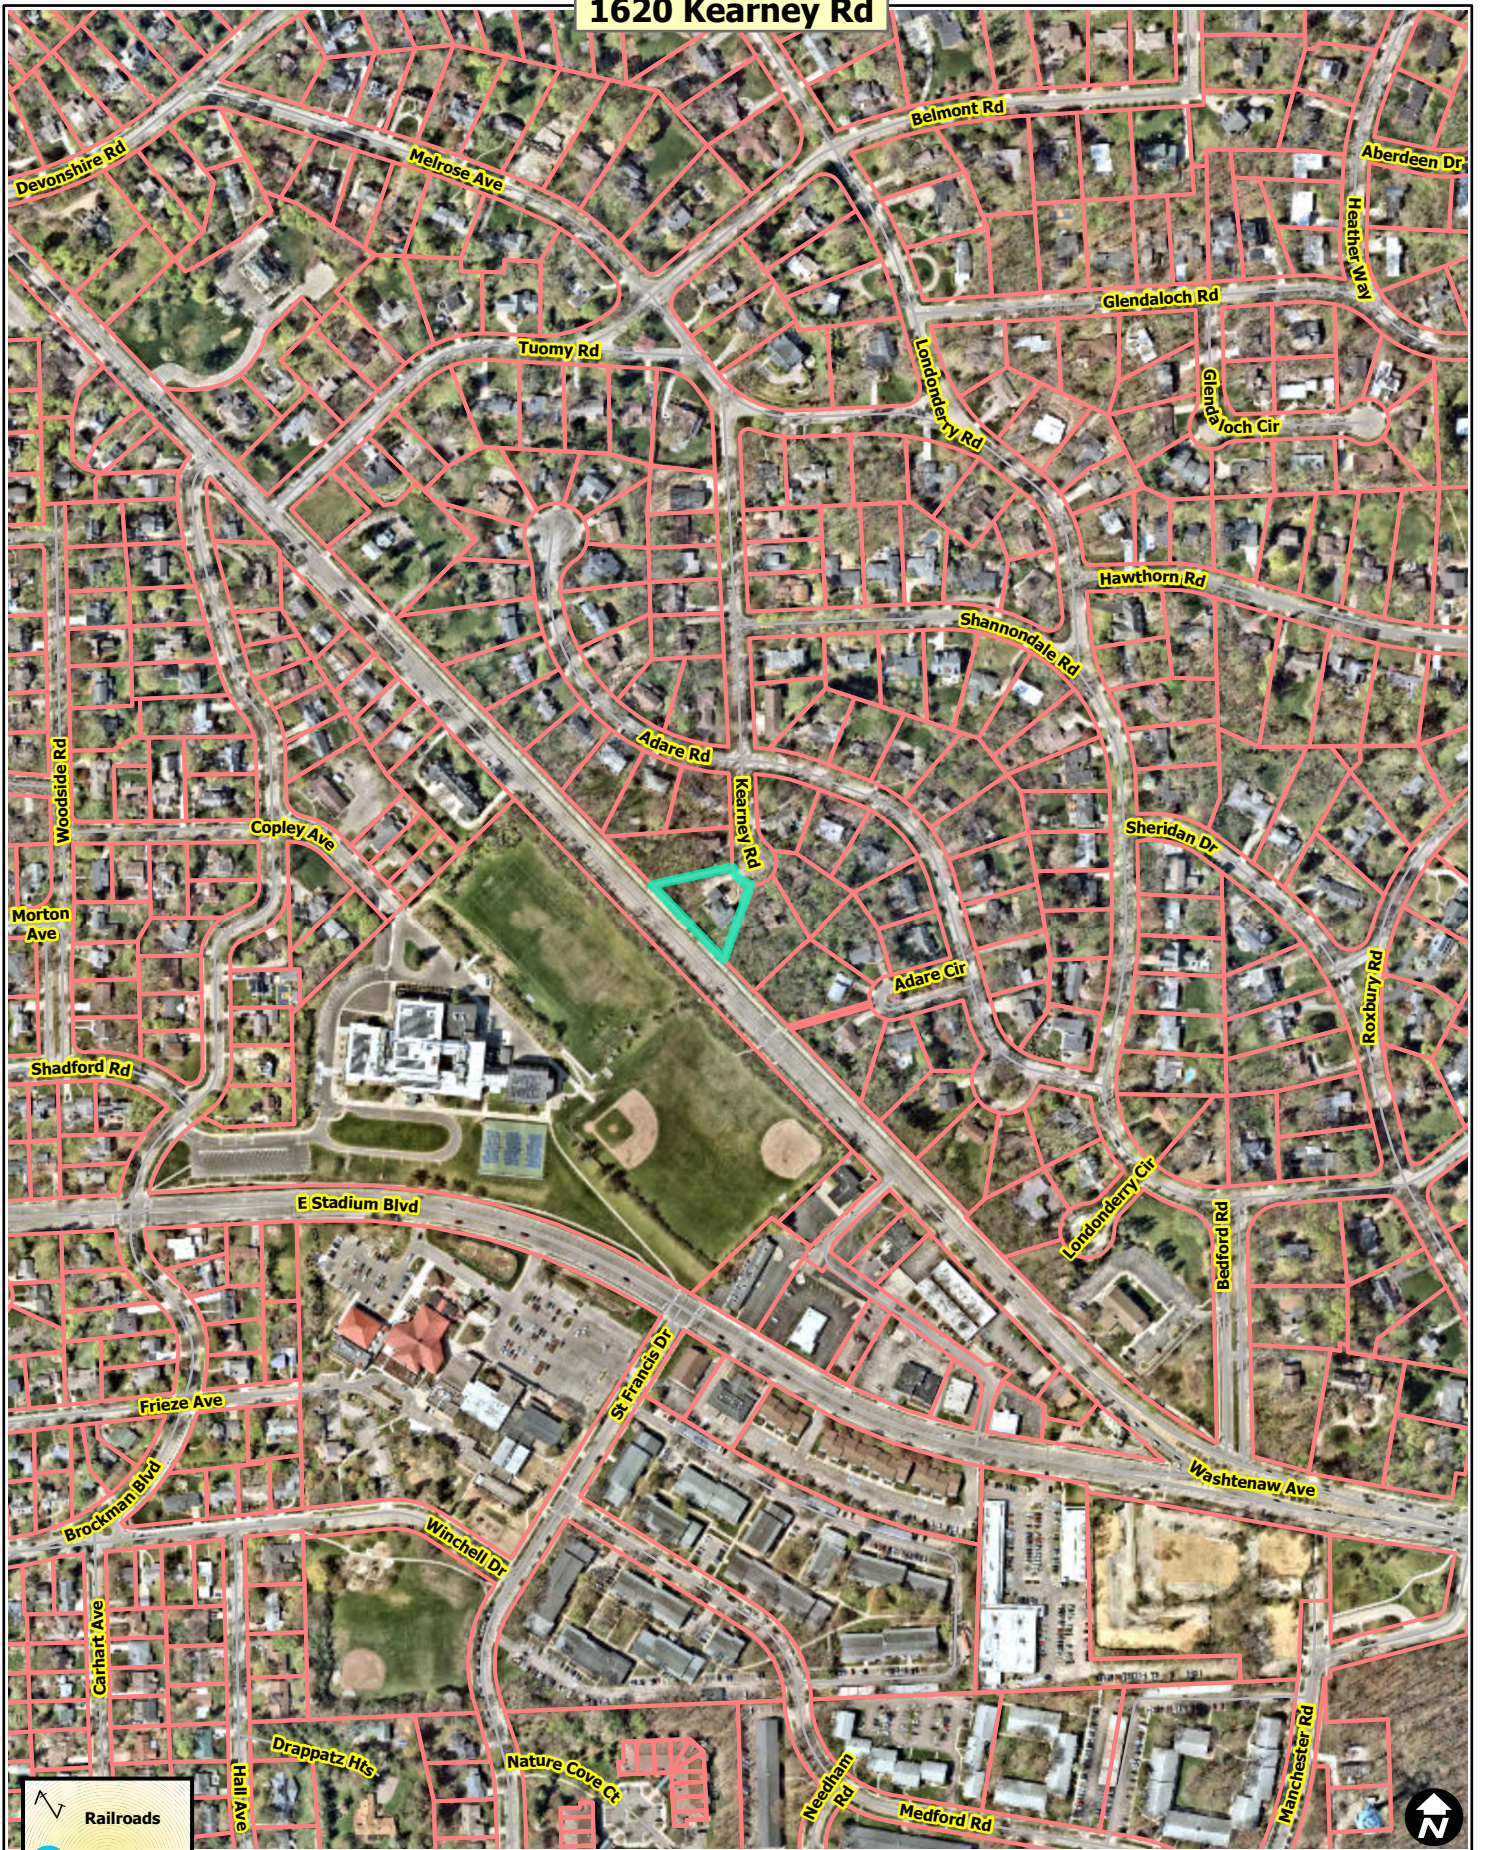

1620 Kearney Rd

- Railroads
- Huron River
- Tax Parcels

Map date: 4/30/2026
Any aerial imagery is circa 2025 unless otherwise noted
Terms of use: www.a2gov.org/policies-and-notices/