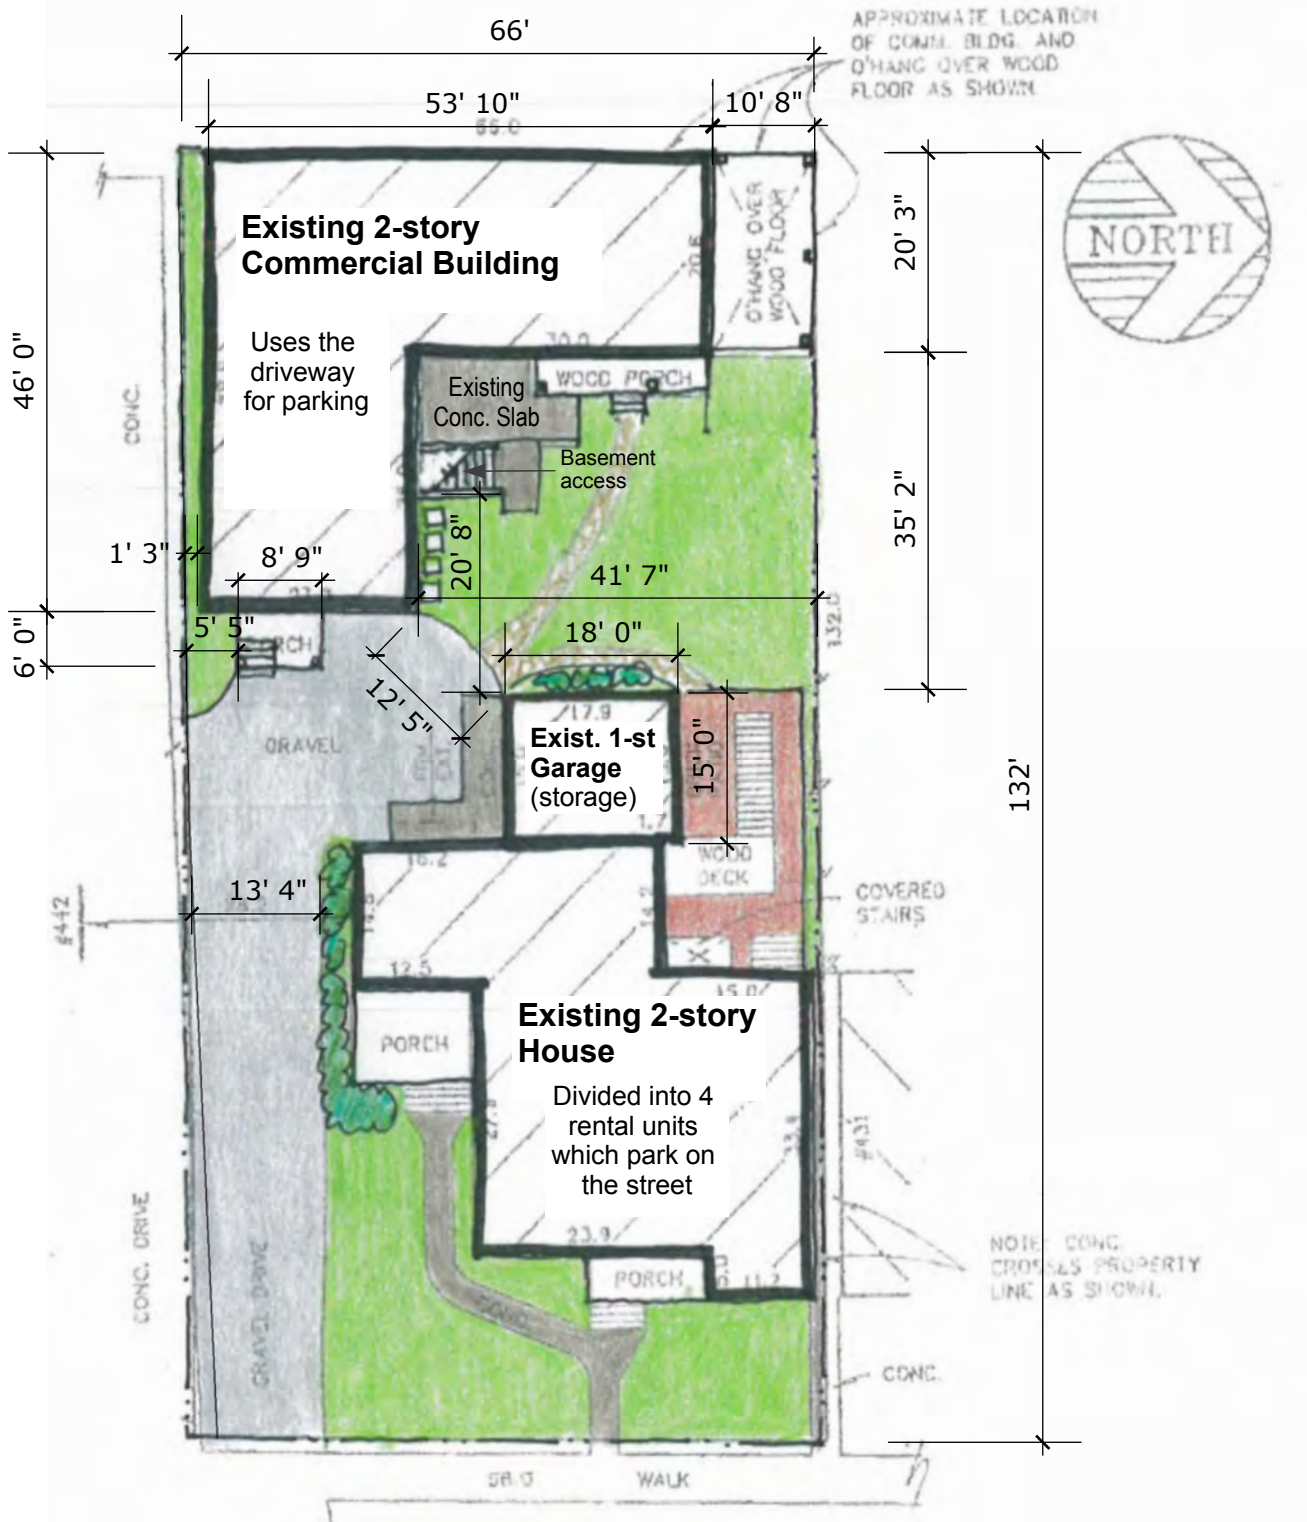

436 Third Street

Area of Property= .20 acres

Existing Site Plan

Scale: 0 20' 40'

436 Third Street

436 Third Street

Proposed Demolition

Shown in Red

Proposed New Construction

Shown in Green

436 Third Street

Proposed Demolition

Shown in Red

Proposed New Construction

Shown in Green