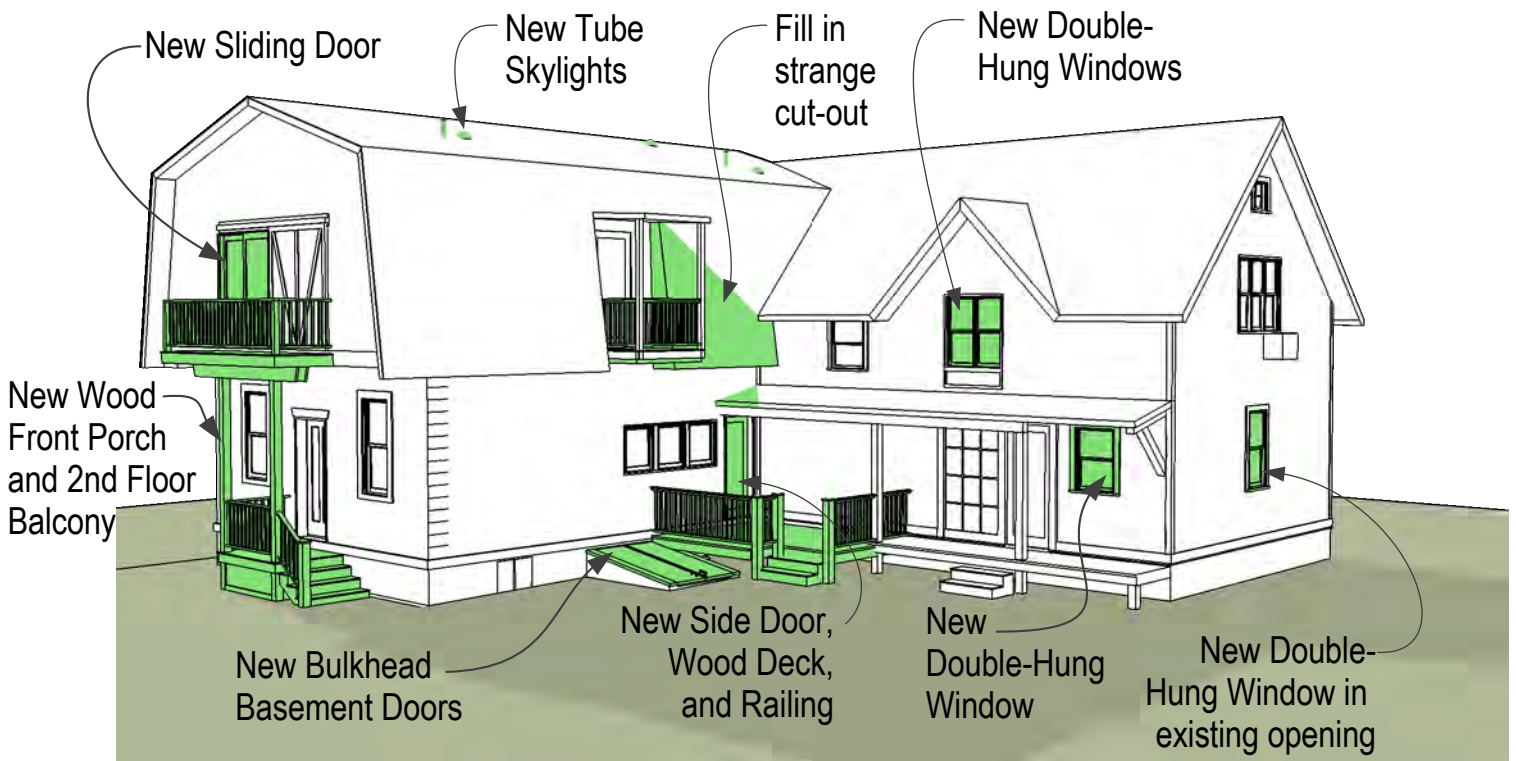

436 Third Street

Area of Property= .20 acres

Existing Site Plan

Scale: 0 20' 40'

436 Third Street

436 Third Street

Proposed Demolition

Shown in Red

Proposed New Construction

Shown in Green

436 Third Street

Proposed Demolition

Shown in Red

Proposed New Construction

Shown in Green