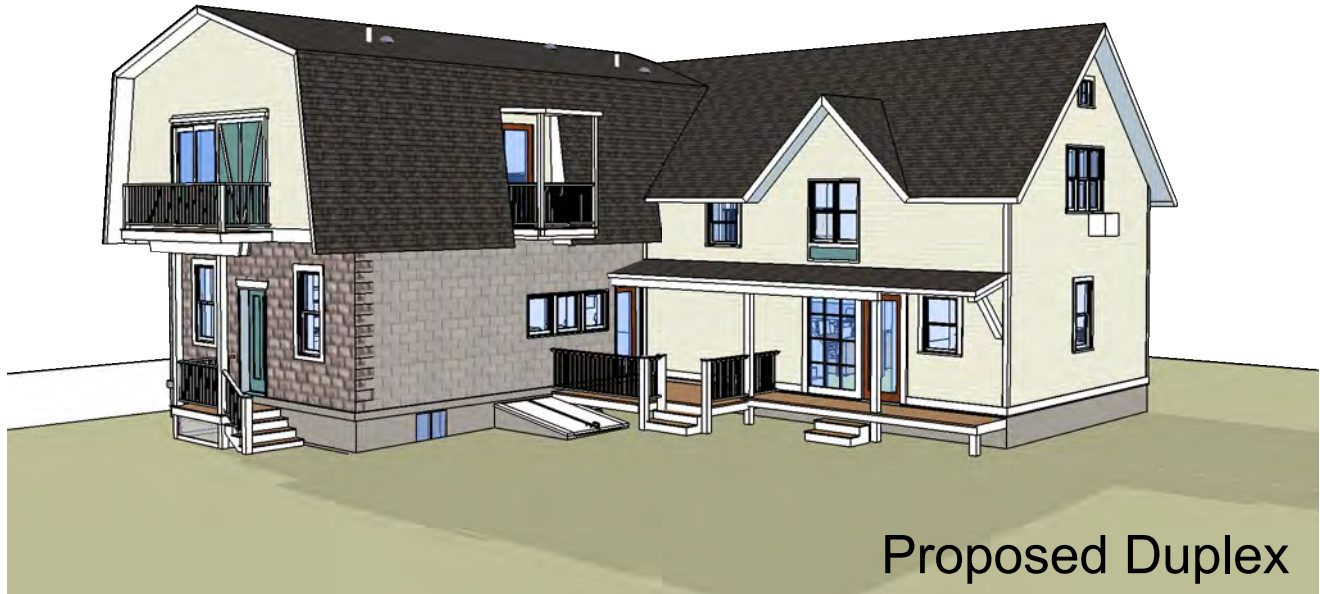

436 Third Street

Area of Property= .20 acres

Existing Site Plan

Scale: 0 20' 40'

436 Third Street

436 Third Street

Proposed Demolition

Shown in Red

Proposed New Construction

Shown in Green

436 Third Street

Proposed Demolition

Shown in Red

Proposed New Construction

Shown in Green