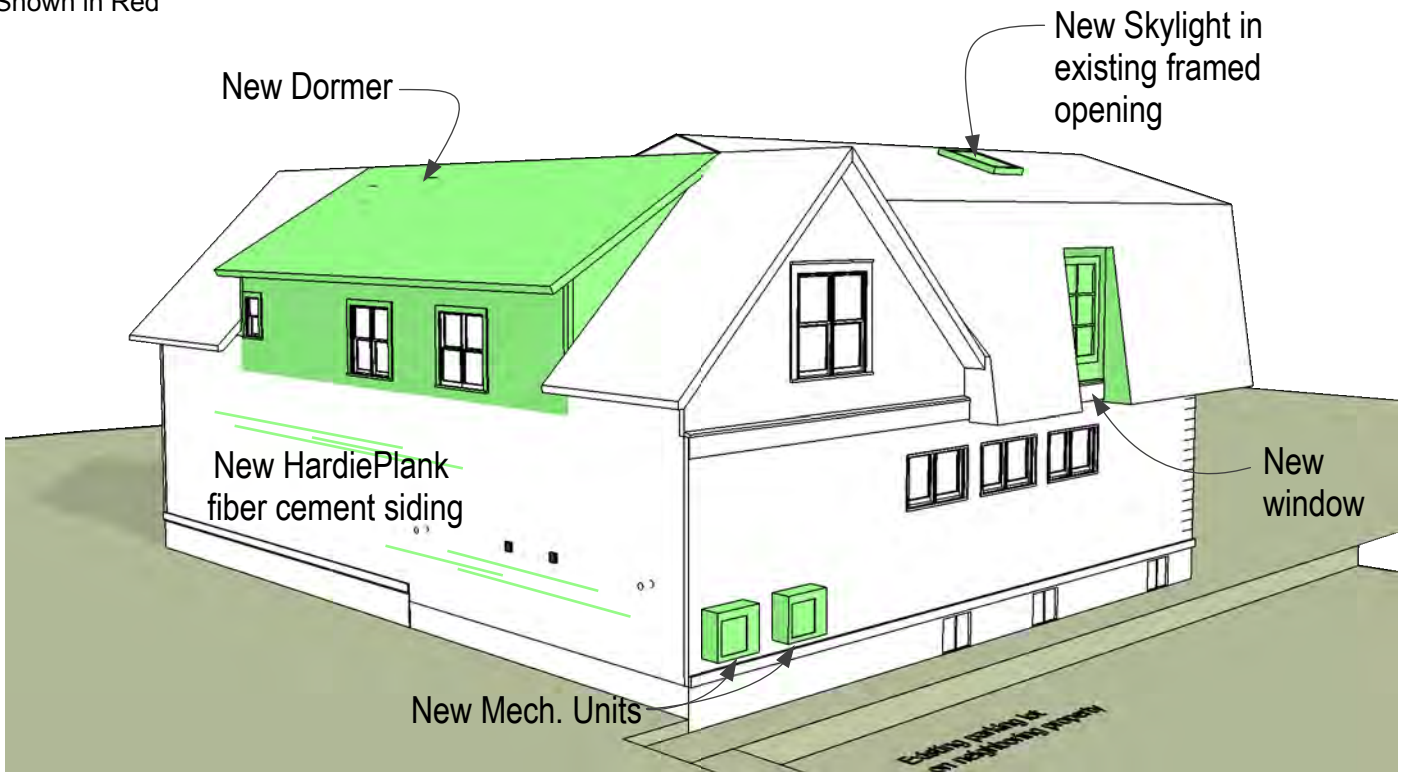

436 Third Street

Area of Property= .20 acres

Existing Site Plan

Scale: 0 20' 40'

436 Third Street

436 Third Street

Proposed Demolition

Shown in Red

Proposed New Construction

Shown in Green

436 Third Street

Proposed Demolition

Shown in Red

Proposed New Construction

Shown in Green