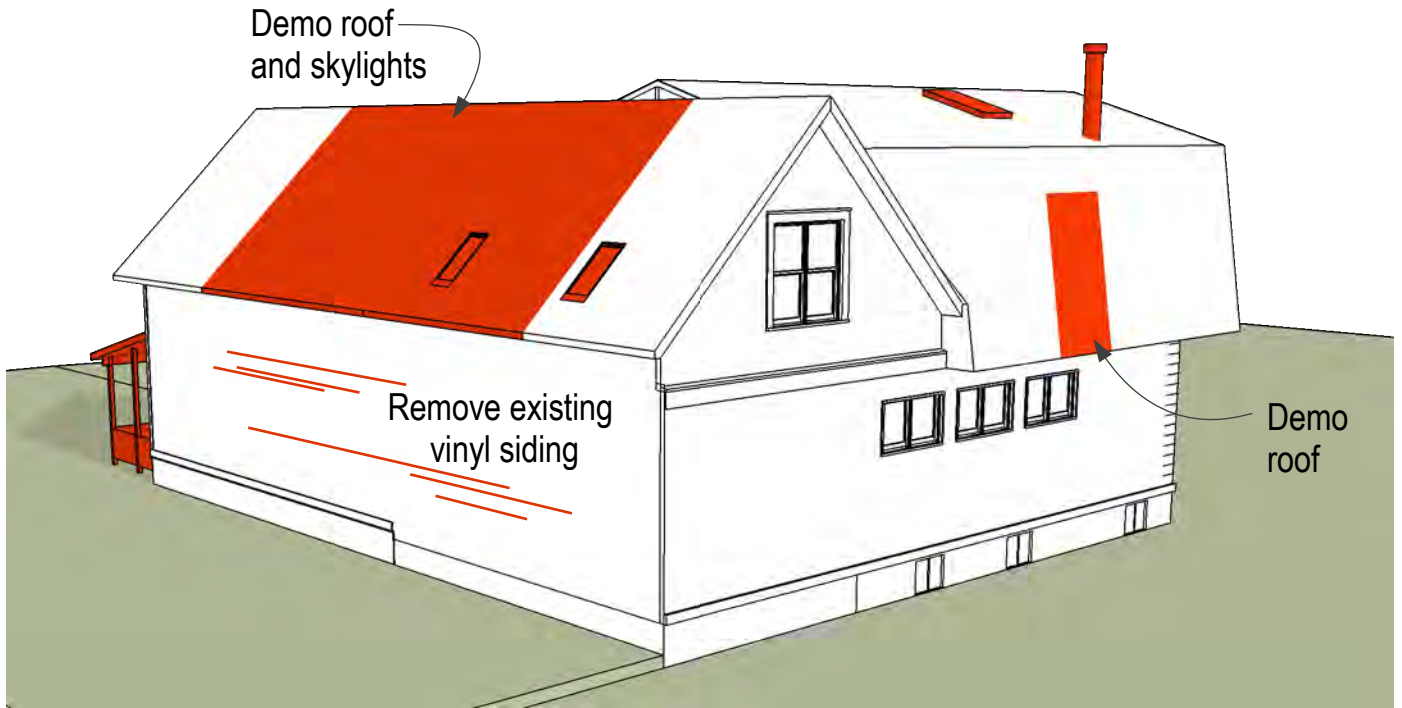

436 Third Street

Area of Property= .20 acres

Existing Site Plan

Scale: 0 20' 40'

436 Third Street

436 Third Street

Proposed Demolition

Shown in Red

Proposed New Construction

Shown in Green

436 Third Street

Proposed Demolition

Shown in Red

Proposed New Construction

Shown in Green