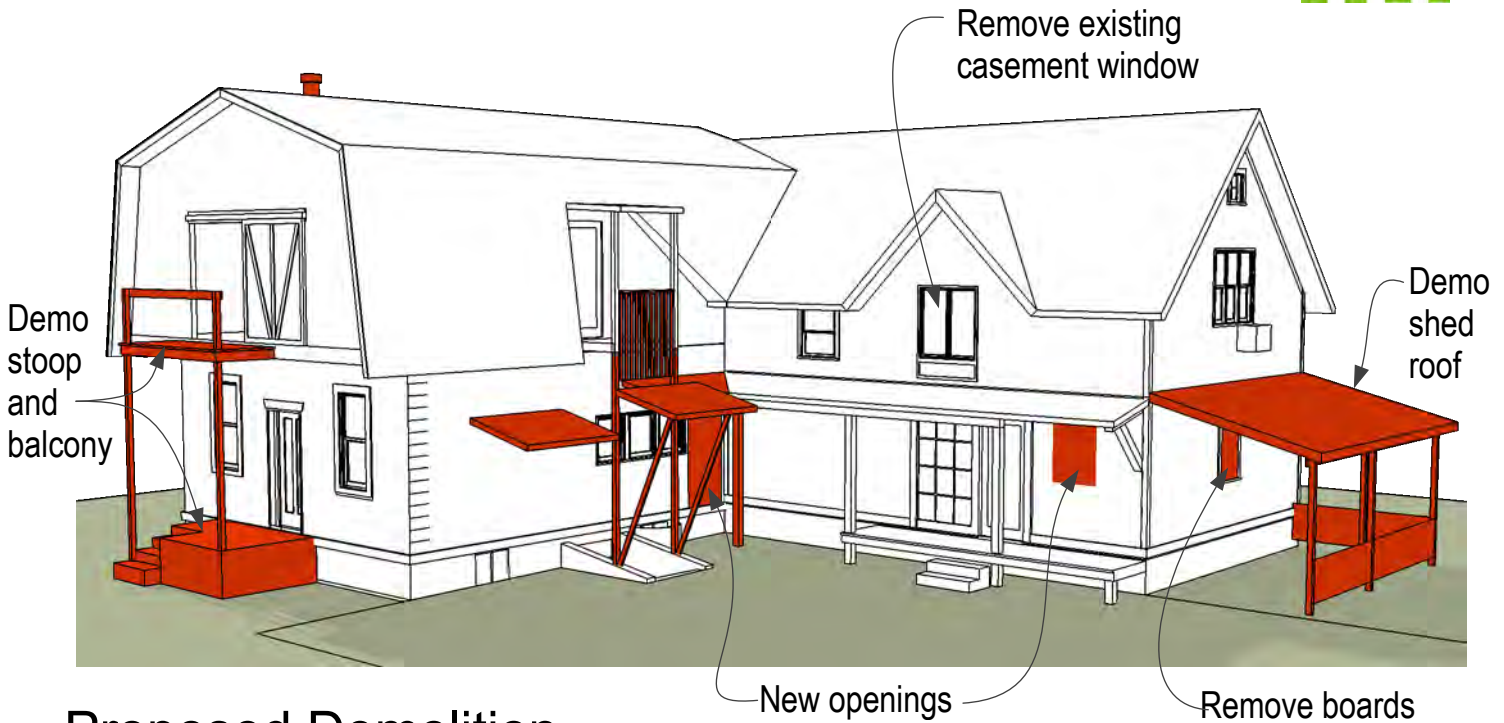

436 Third Street

Area of Property= .20 acres

Existing Site Plan

Scale: 0 20' 40'

436 Third Street

436 Third Street

Proposed Demolition

Shown in Red

Proposed New Construction

Shown in Green

436 Third Street

Proposed Demolition

Shown in Red

Proposed New Construction

Shown in Green