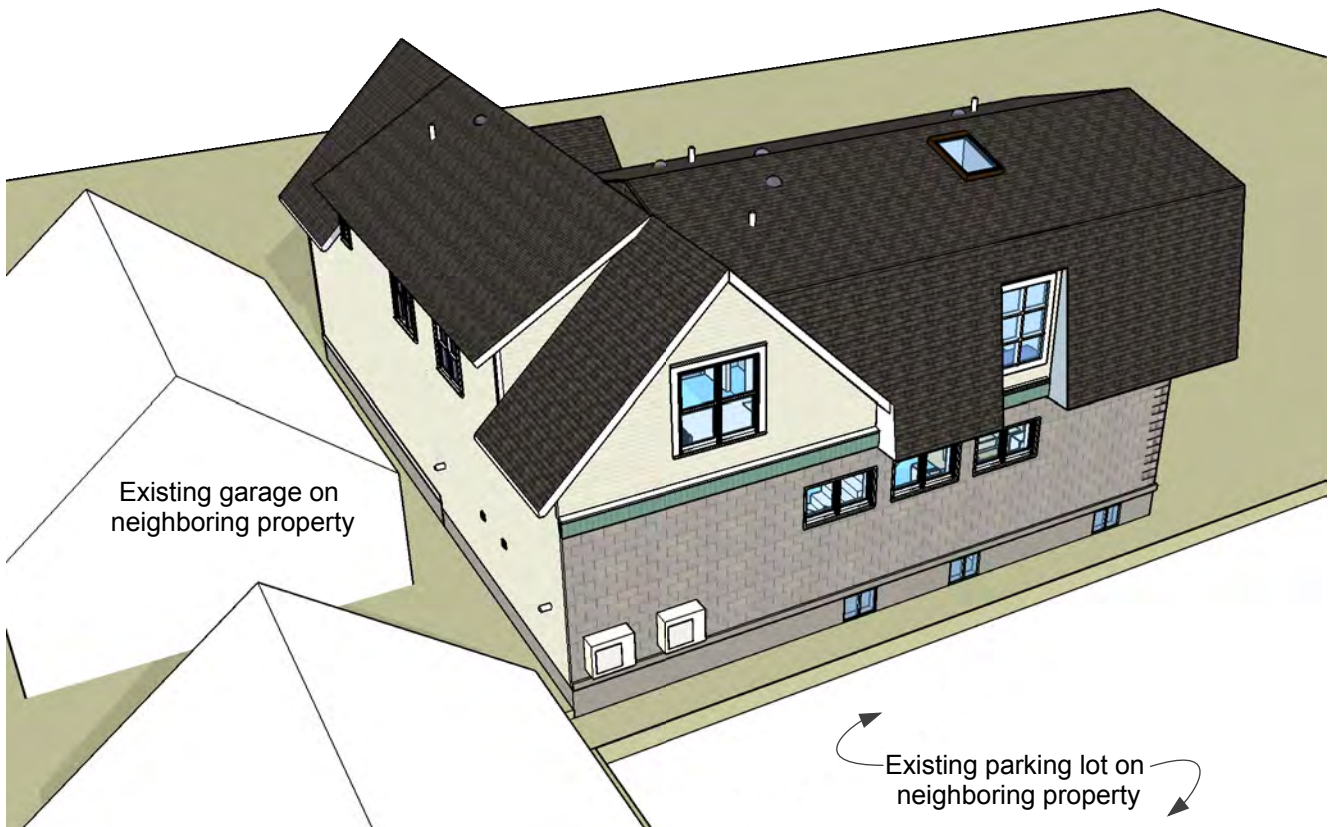

436 Third Street

Area of Property= .20 acres

Existing Site Plan

Scale: 0 20' 40'

436 Third Street

436 Third Street

Proposed Demolition

Shown in Red

Proposed New Construction

Shown in Green

436 Third Street

Proposed Demolition

Shown in Red

Proposed New Construction

Shown in Green