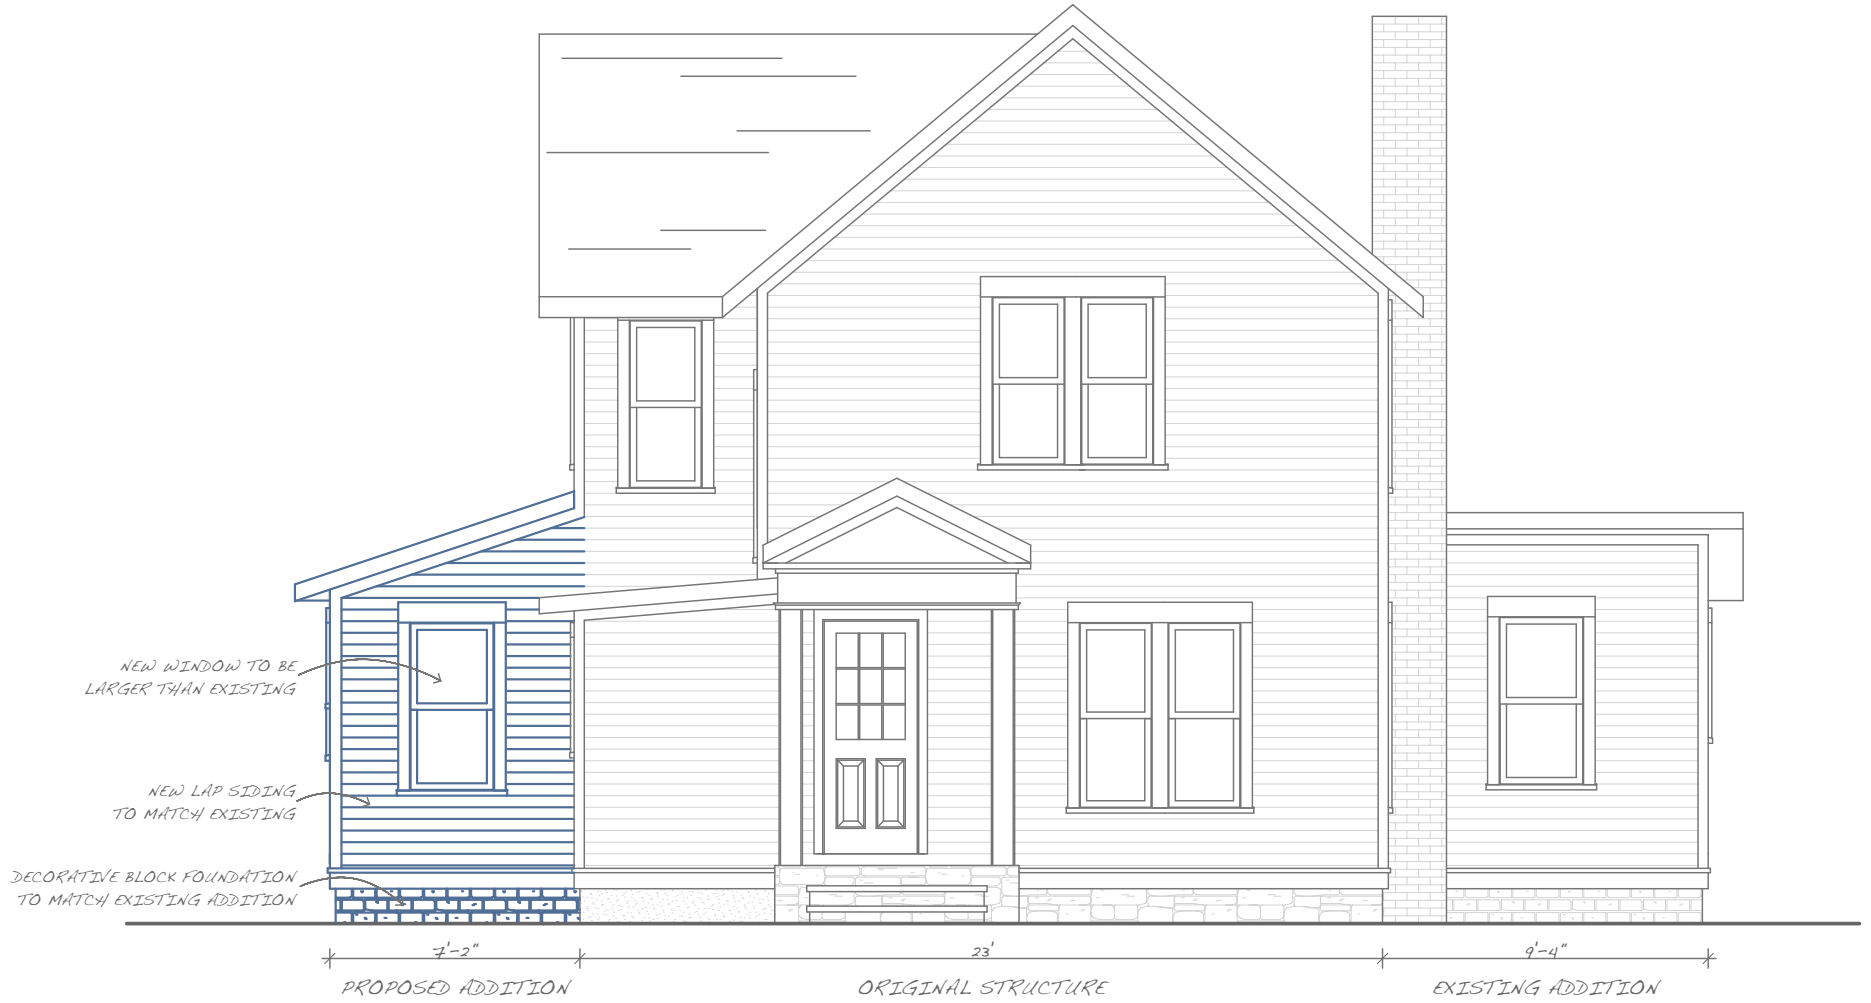

GRAPENTINE RESIDENCE

609 W. HURON, ANN ARBOR, MI 48103

JULY 23, 2015

3250 WEST LIBERTY, ANN ARBOR, MI 48103 (734) 332-1500

3/16" = 1'-0"

DESIGN DEVELOPMENT - HISTORIC DISTRICT

HC2

NORTH EXTERIOR ELEVATION

GRAPENTINE RESIDENCE

609 W. HURON, ANN ARBOR, MI 48103

JULY 23, 2015

3250 WEST LIBERTY, ANN ARBOR, MI 48103 (734) 332-1500

3/16" = 1'-0"

DESIGN DEVELOPMENT - HISTORIC DISTRICT

HC3

EAST EXTERIOR ELEVATION

GRAPENTINE RESIDENCE

609 W. HURON, ANN ARBOR, MI 48103

JULY 23, 2015

3250 WEST LIBERTY, ANN ARBOR, MI 48103 (734) 332-1500

3/16" = 1'-0"

DESIGN DEVELOPMENT - HISTORIC DISTRICT

HC4

SOUTH EXTERIOR ELEVATION