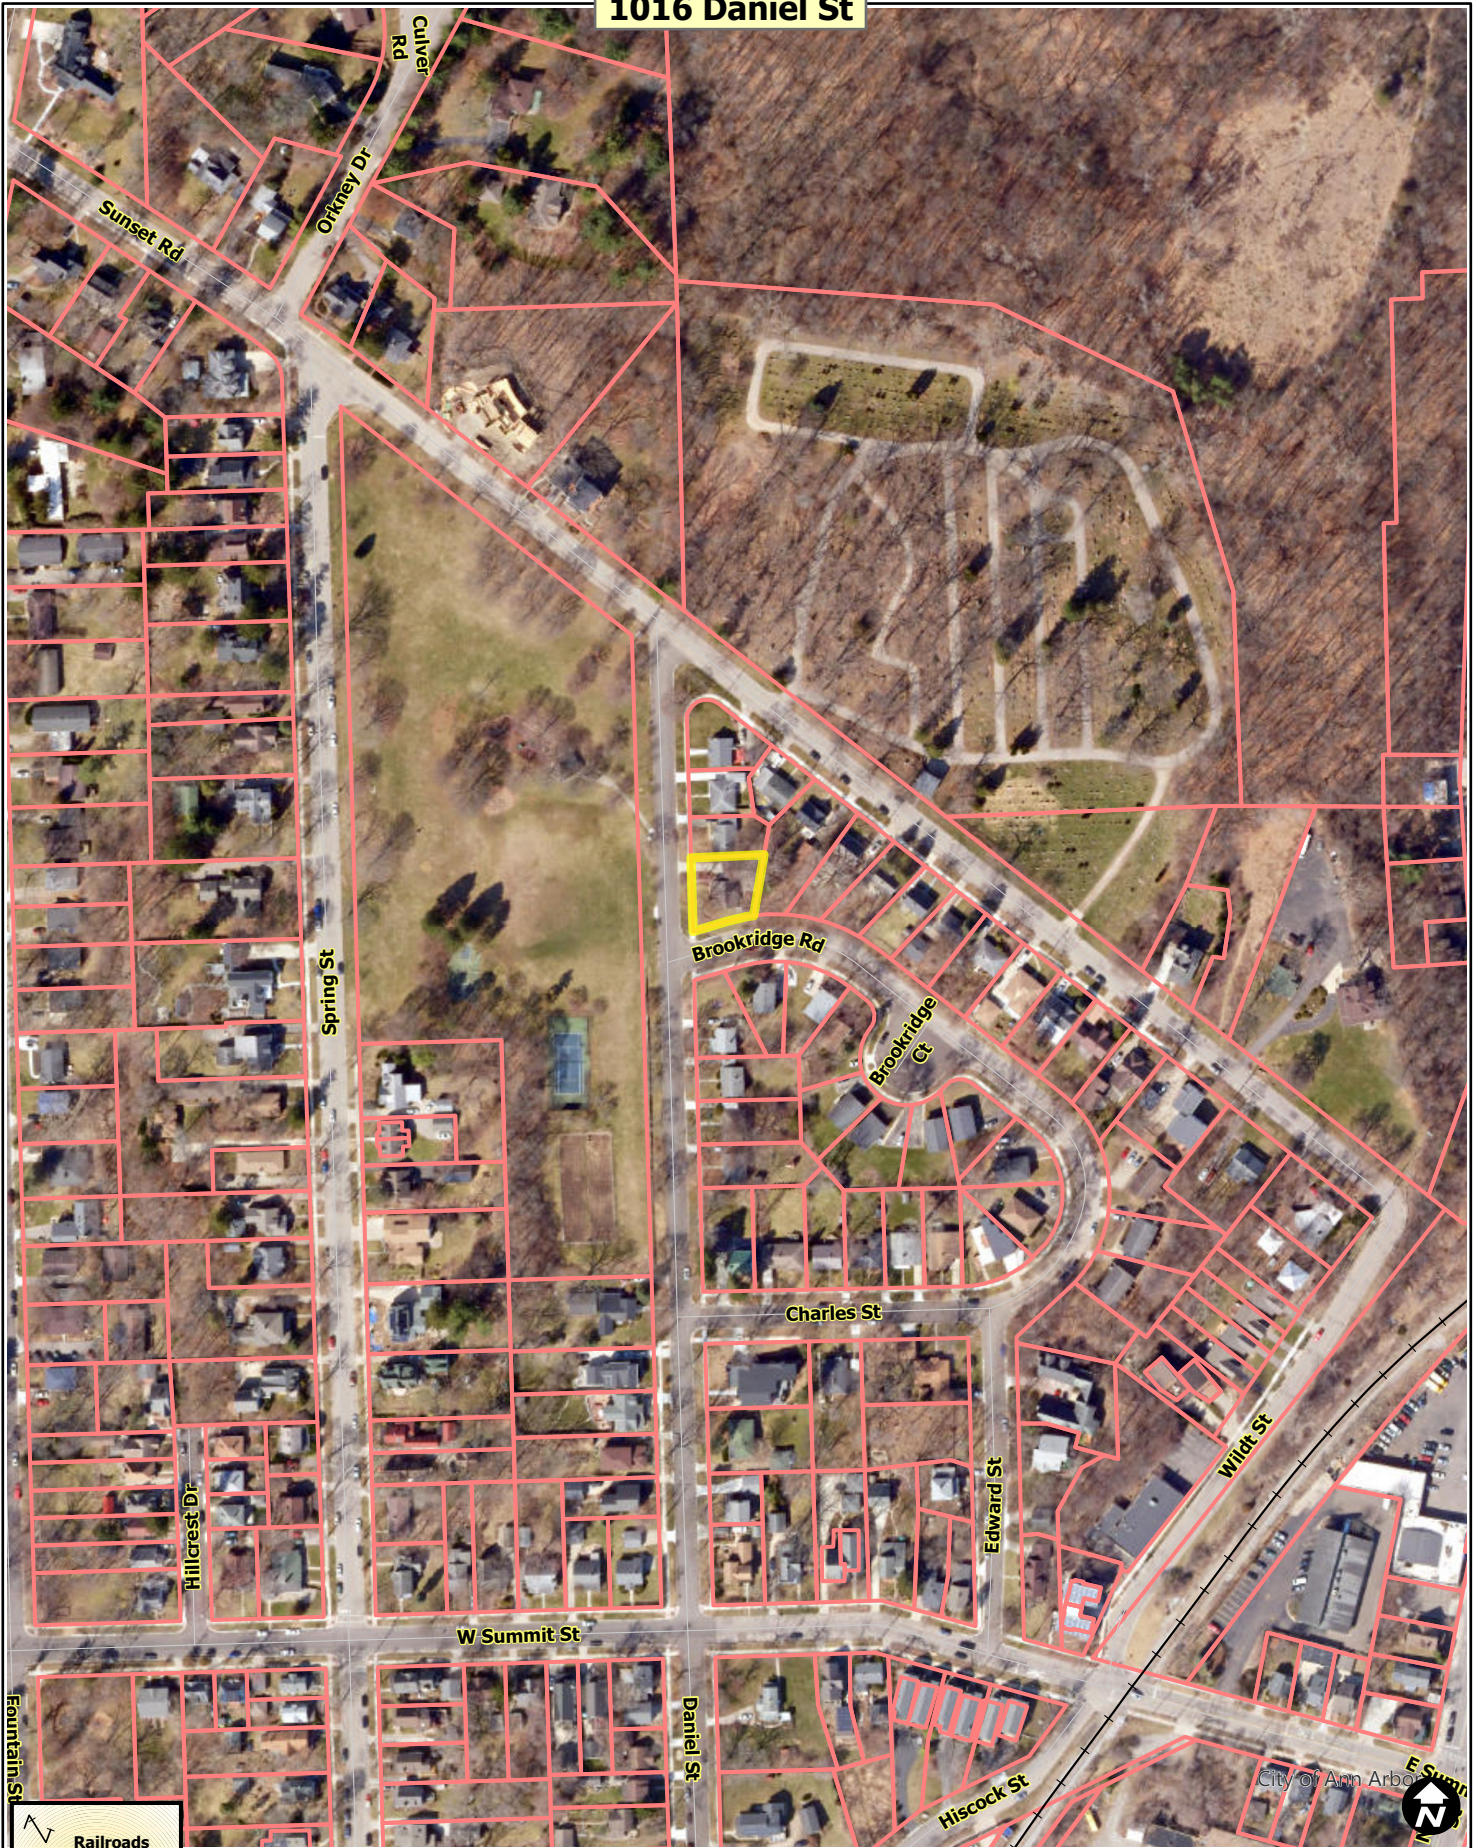

1016 Daniel St

Legend:

- Railroads
- Huron River
- Tax Parcels

Map date: 11/7/2022
Any aerial imagery is circa 2020 unless otherwise noted
Terms of use: www.a2gov.org/terms