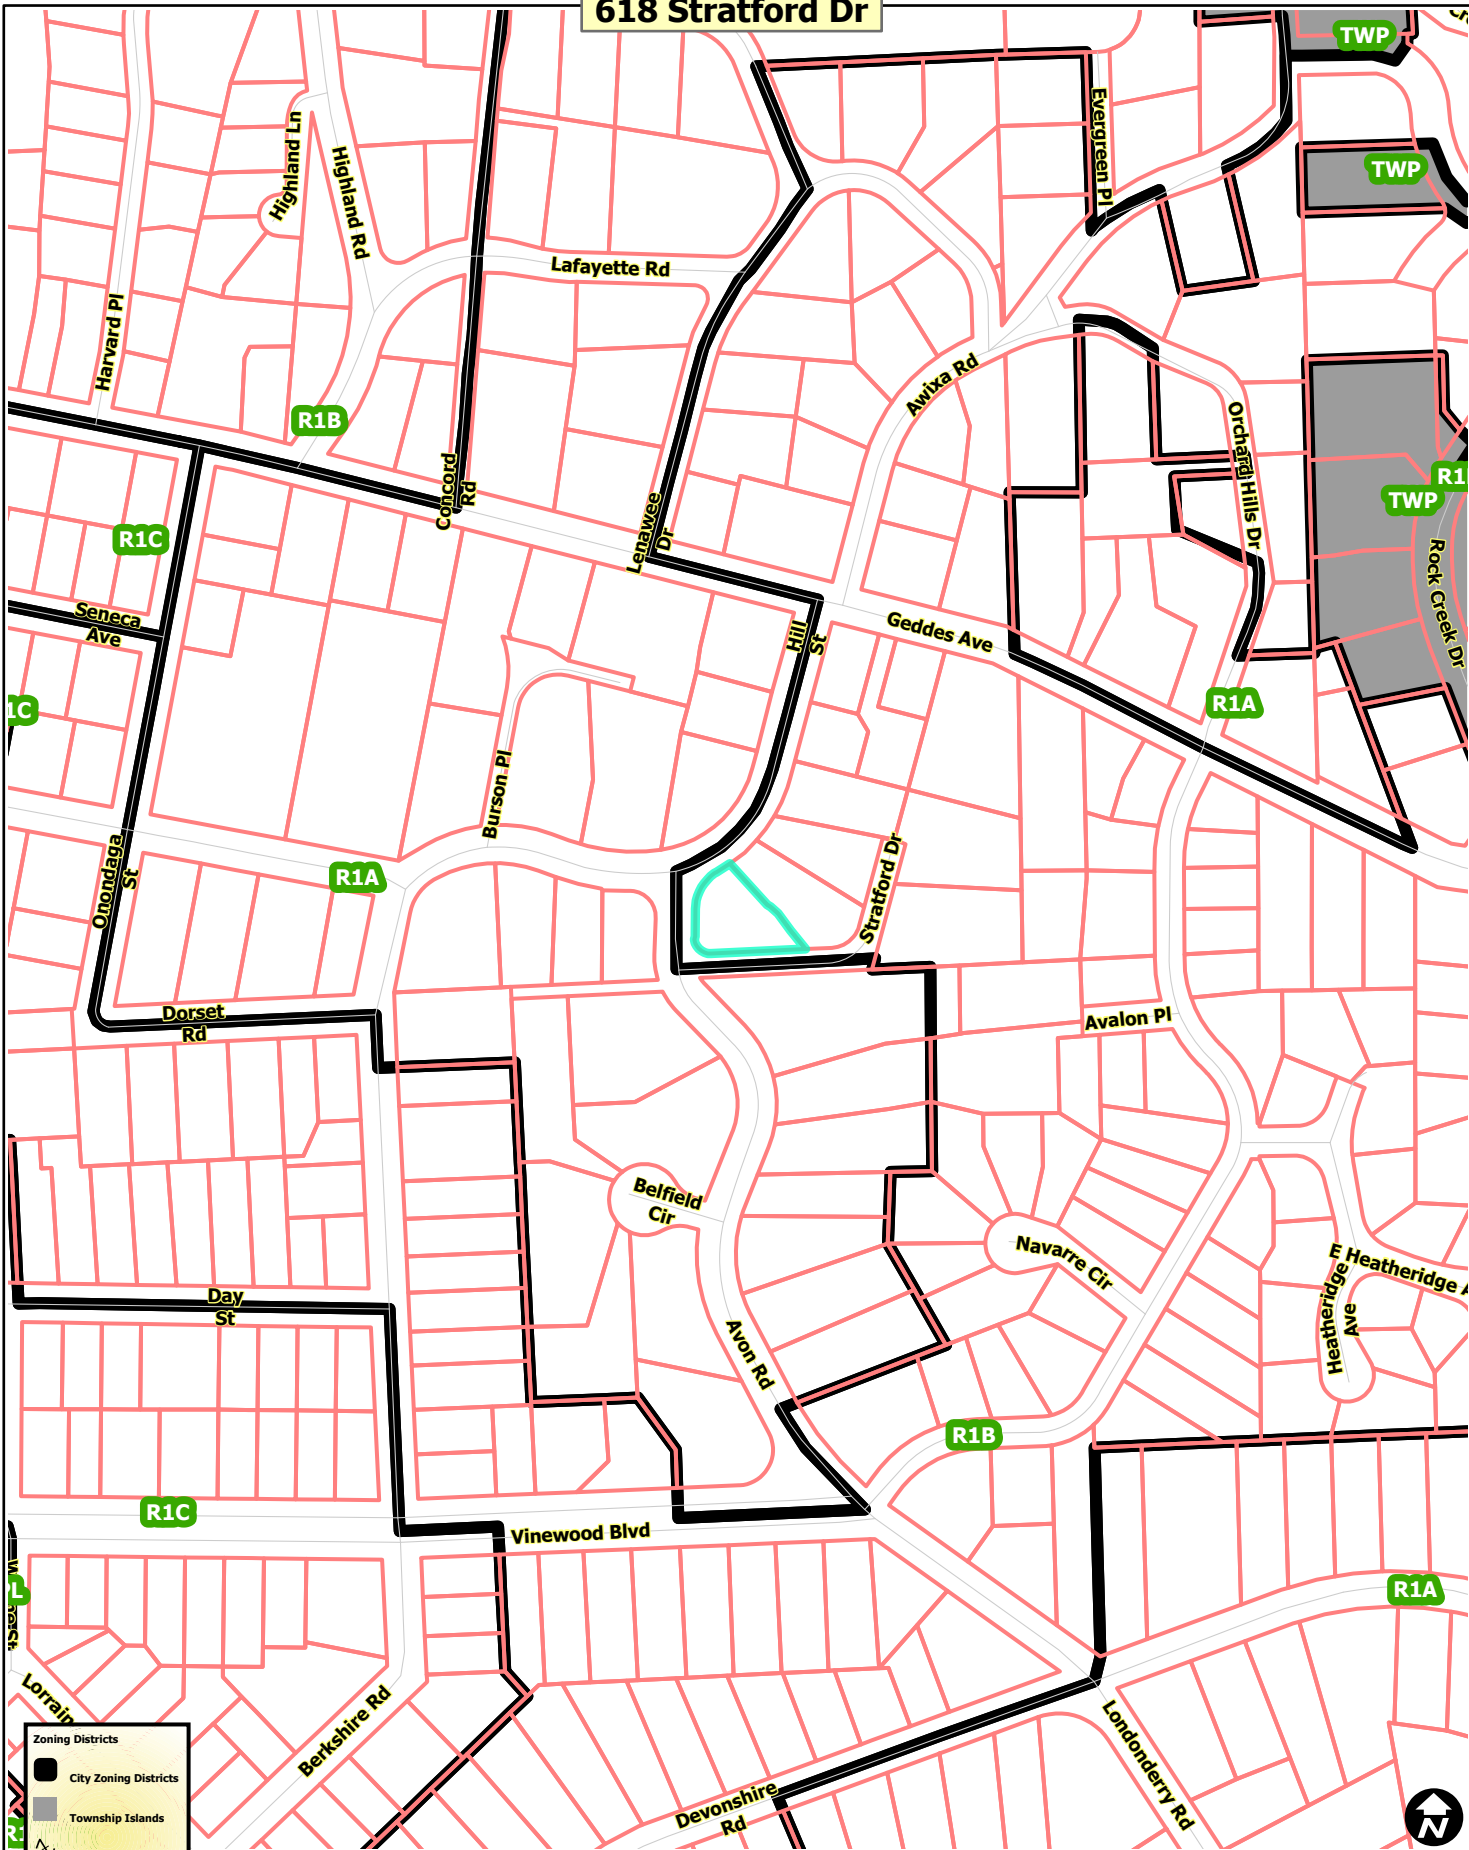

618 Stratford Dr

Zoning Districts

- City Zoning Districts
- Township Islands
- Railroads
- Huron River
- Tax Parcels

Map date: 2/29/2024
Any aerial imagery is circa 2023 unless otherwise noted
Terms of use: www.a2gov.org/terms