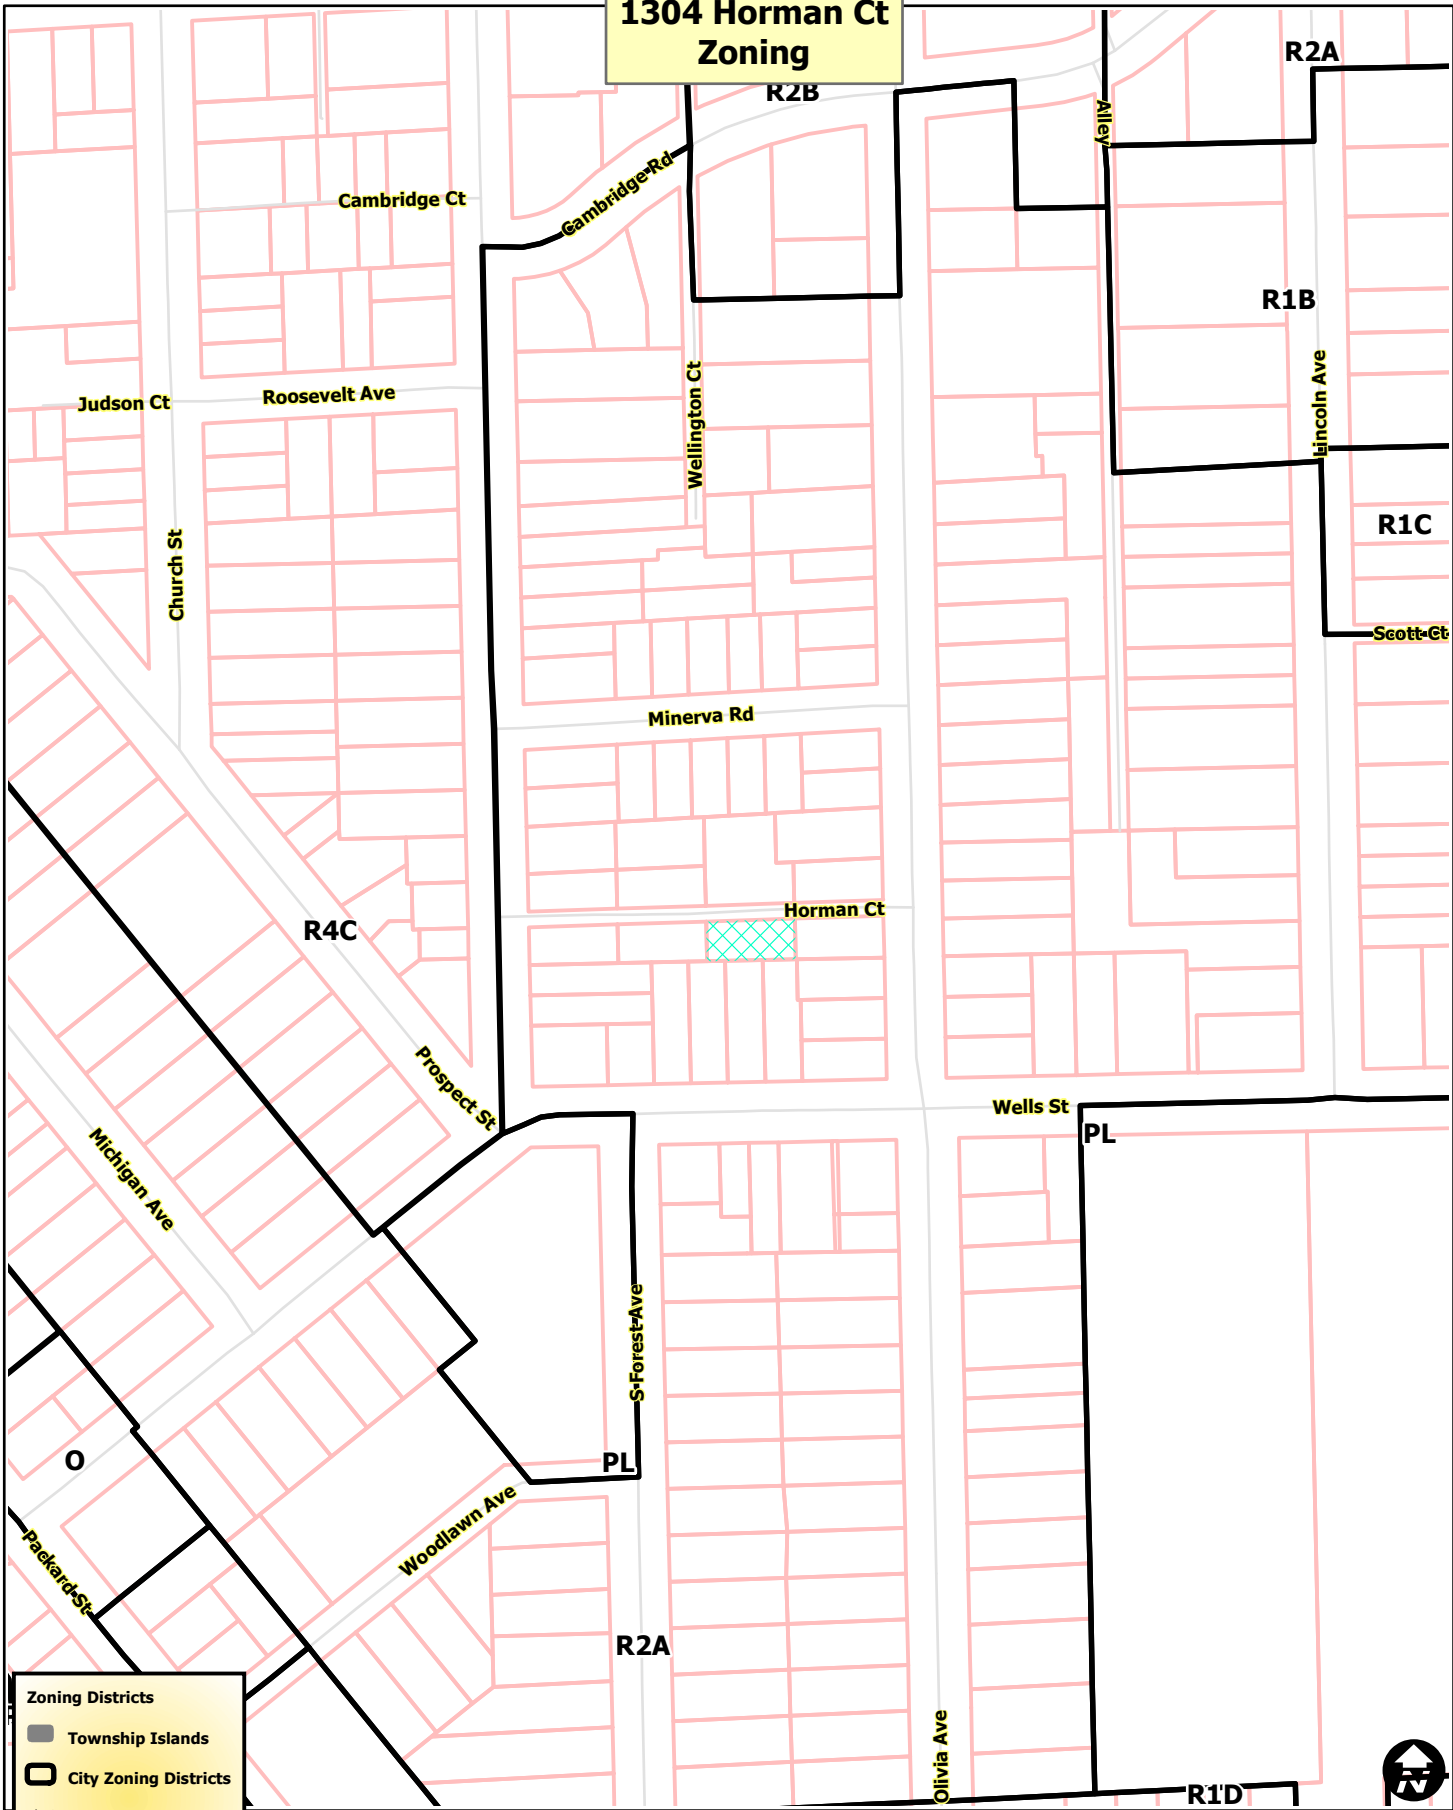

**1304 Horman Ct
Zoning**

Zoning Districts

- Township Islands
- City Zoning Districts
- Railroads
- Parcels
- Huron River