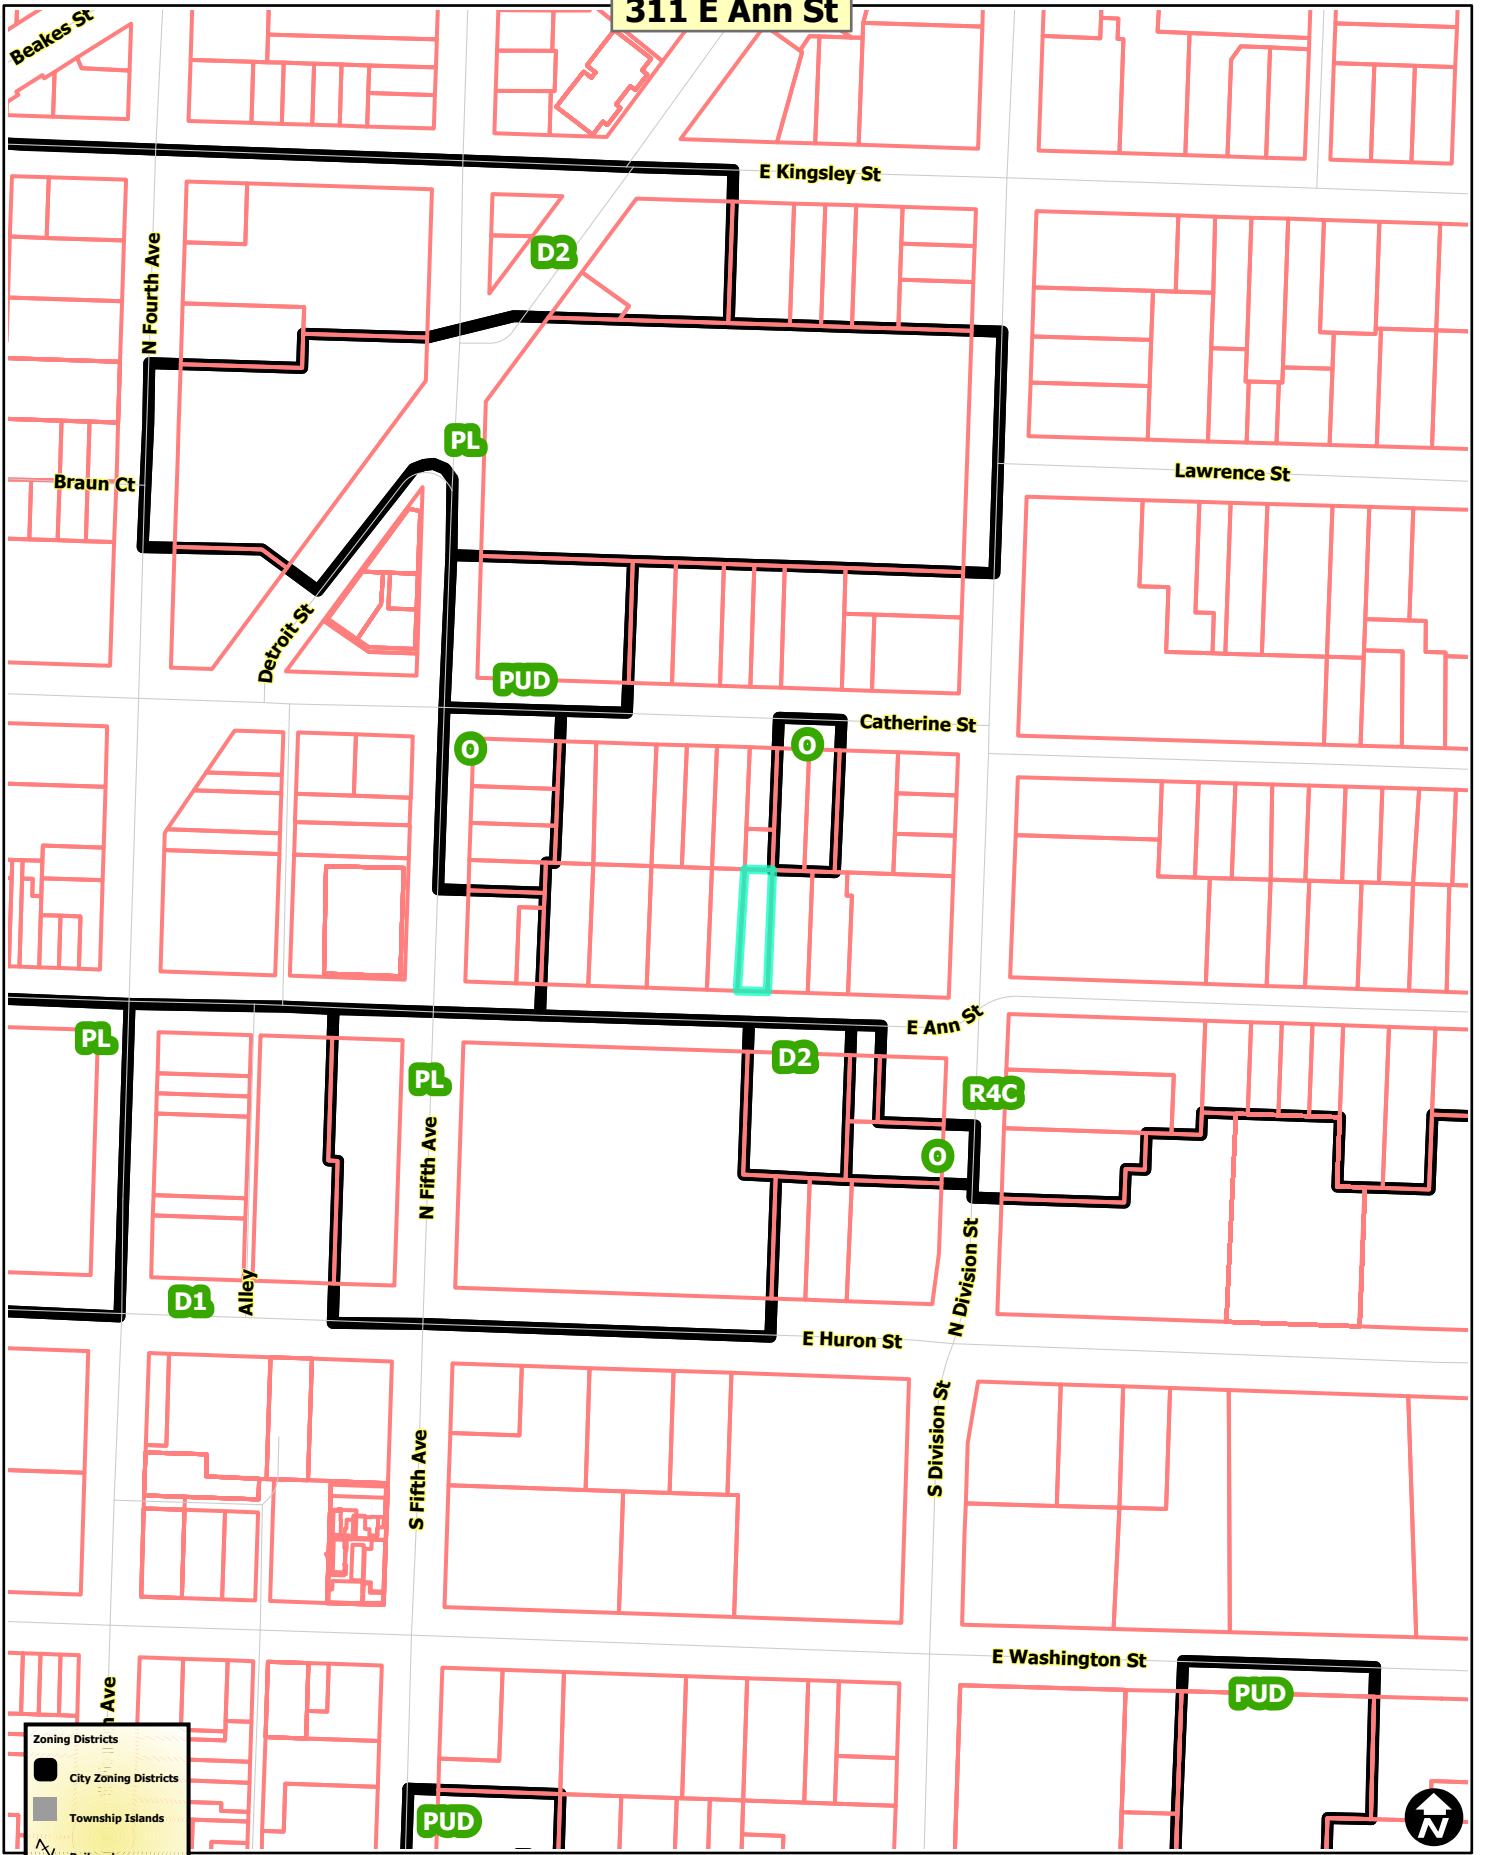

311 E Ann St

Zoning Districts

- City Zoning Districts
- Township Islands
- Railroads
- Huron River
- Tax Parcels

Map date: 10/2/2023
 Any aerial imagery is circa 2023
 unless otherwise noted
 Terms of use: www.a2gov.org/terms