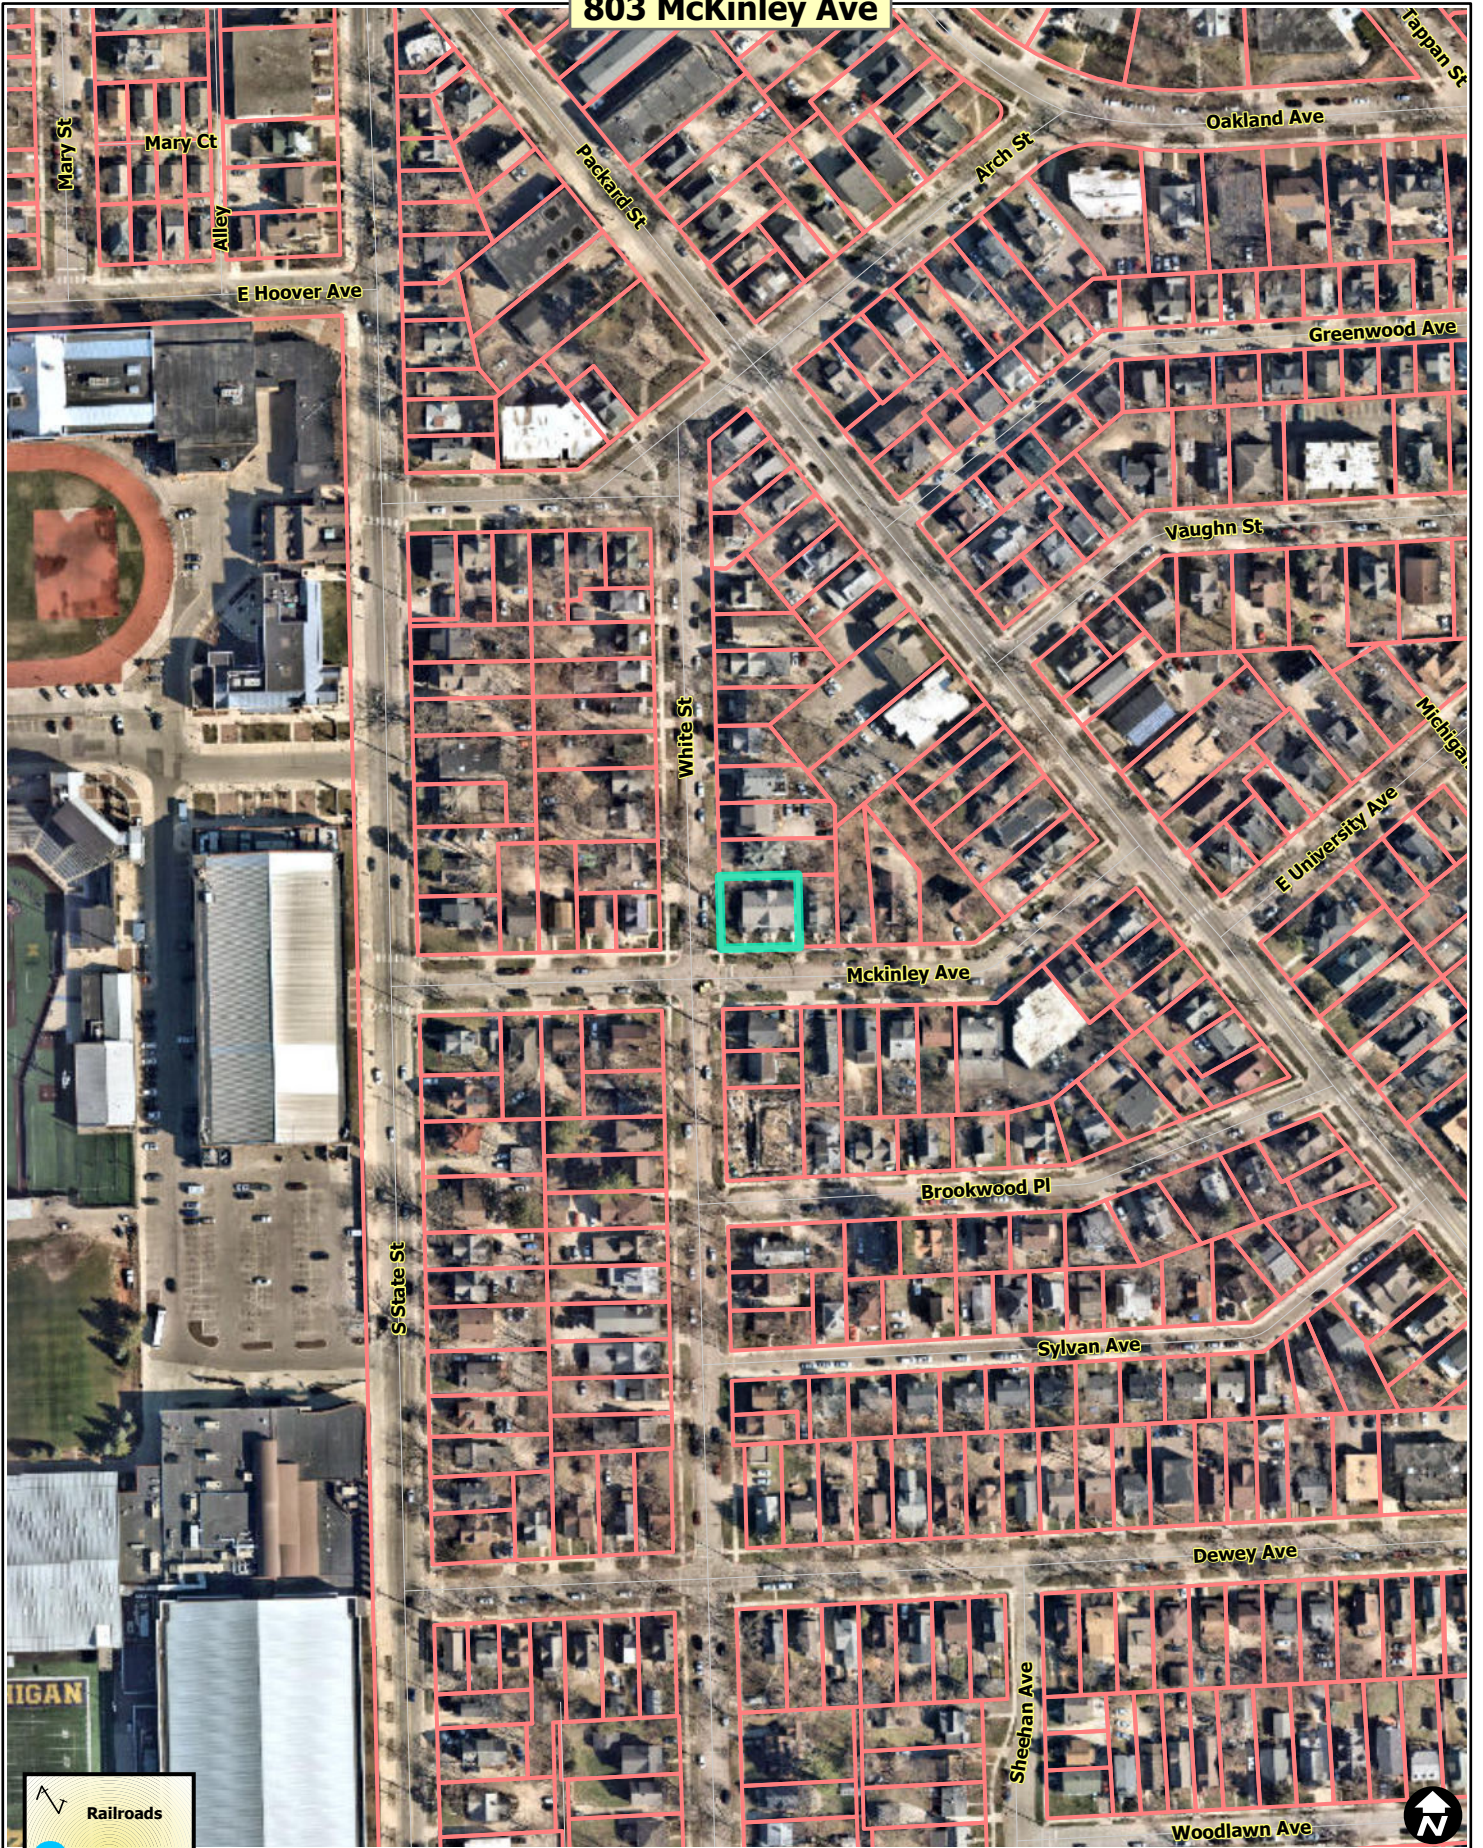

803 McKinley Ave

-  Railroads
-  Huron River
-  Tax Parcels

Map date: 10/2/2023  
Any aerial imagery is circa 2023 unless otherwise noted  
Terms of use: [www.a2gov.org/terms](http://www.a2gov.org/terms)