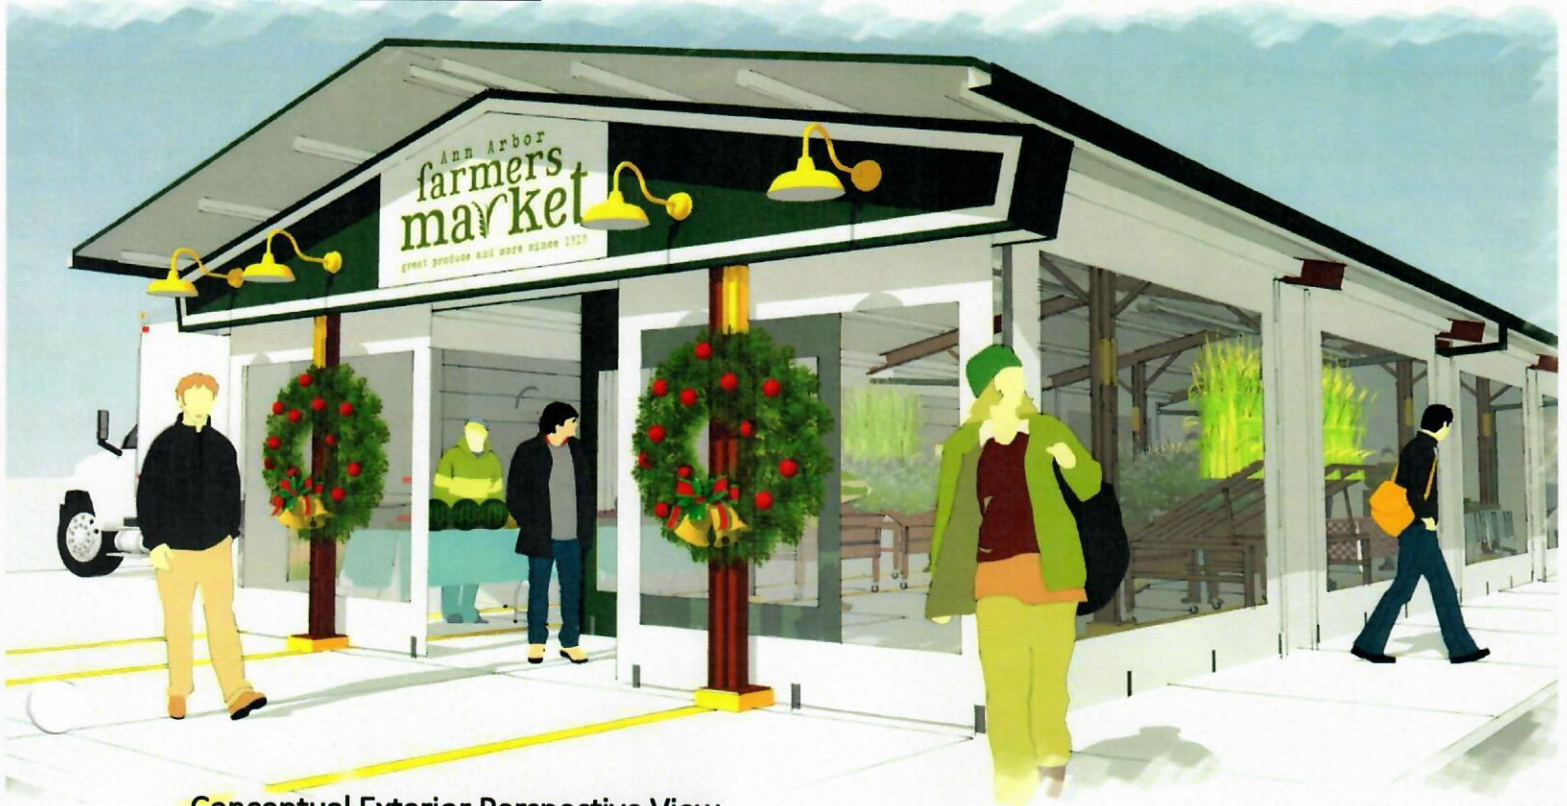

Design Option ONE

Conceptual Exterior Perspective View

- Typical end wall view with optional commercial vinyl end wall vestibule.

Interior Perspective View

Design Option ONE

Conceptual Perspective View

- Sidewalls in down position and fastened with tie down straps.

Conceptual Perspective View

- Sidewalls in rolled up and concealed in header mounted to canopy frame.