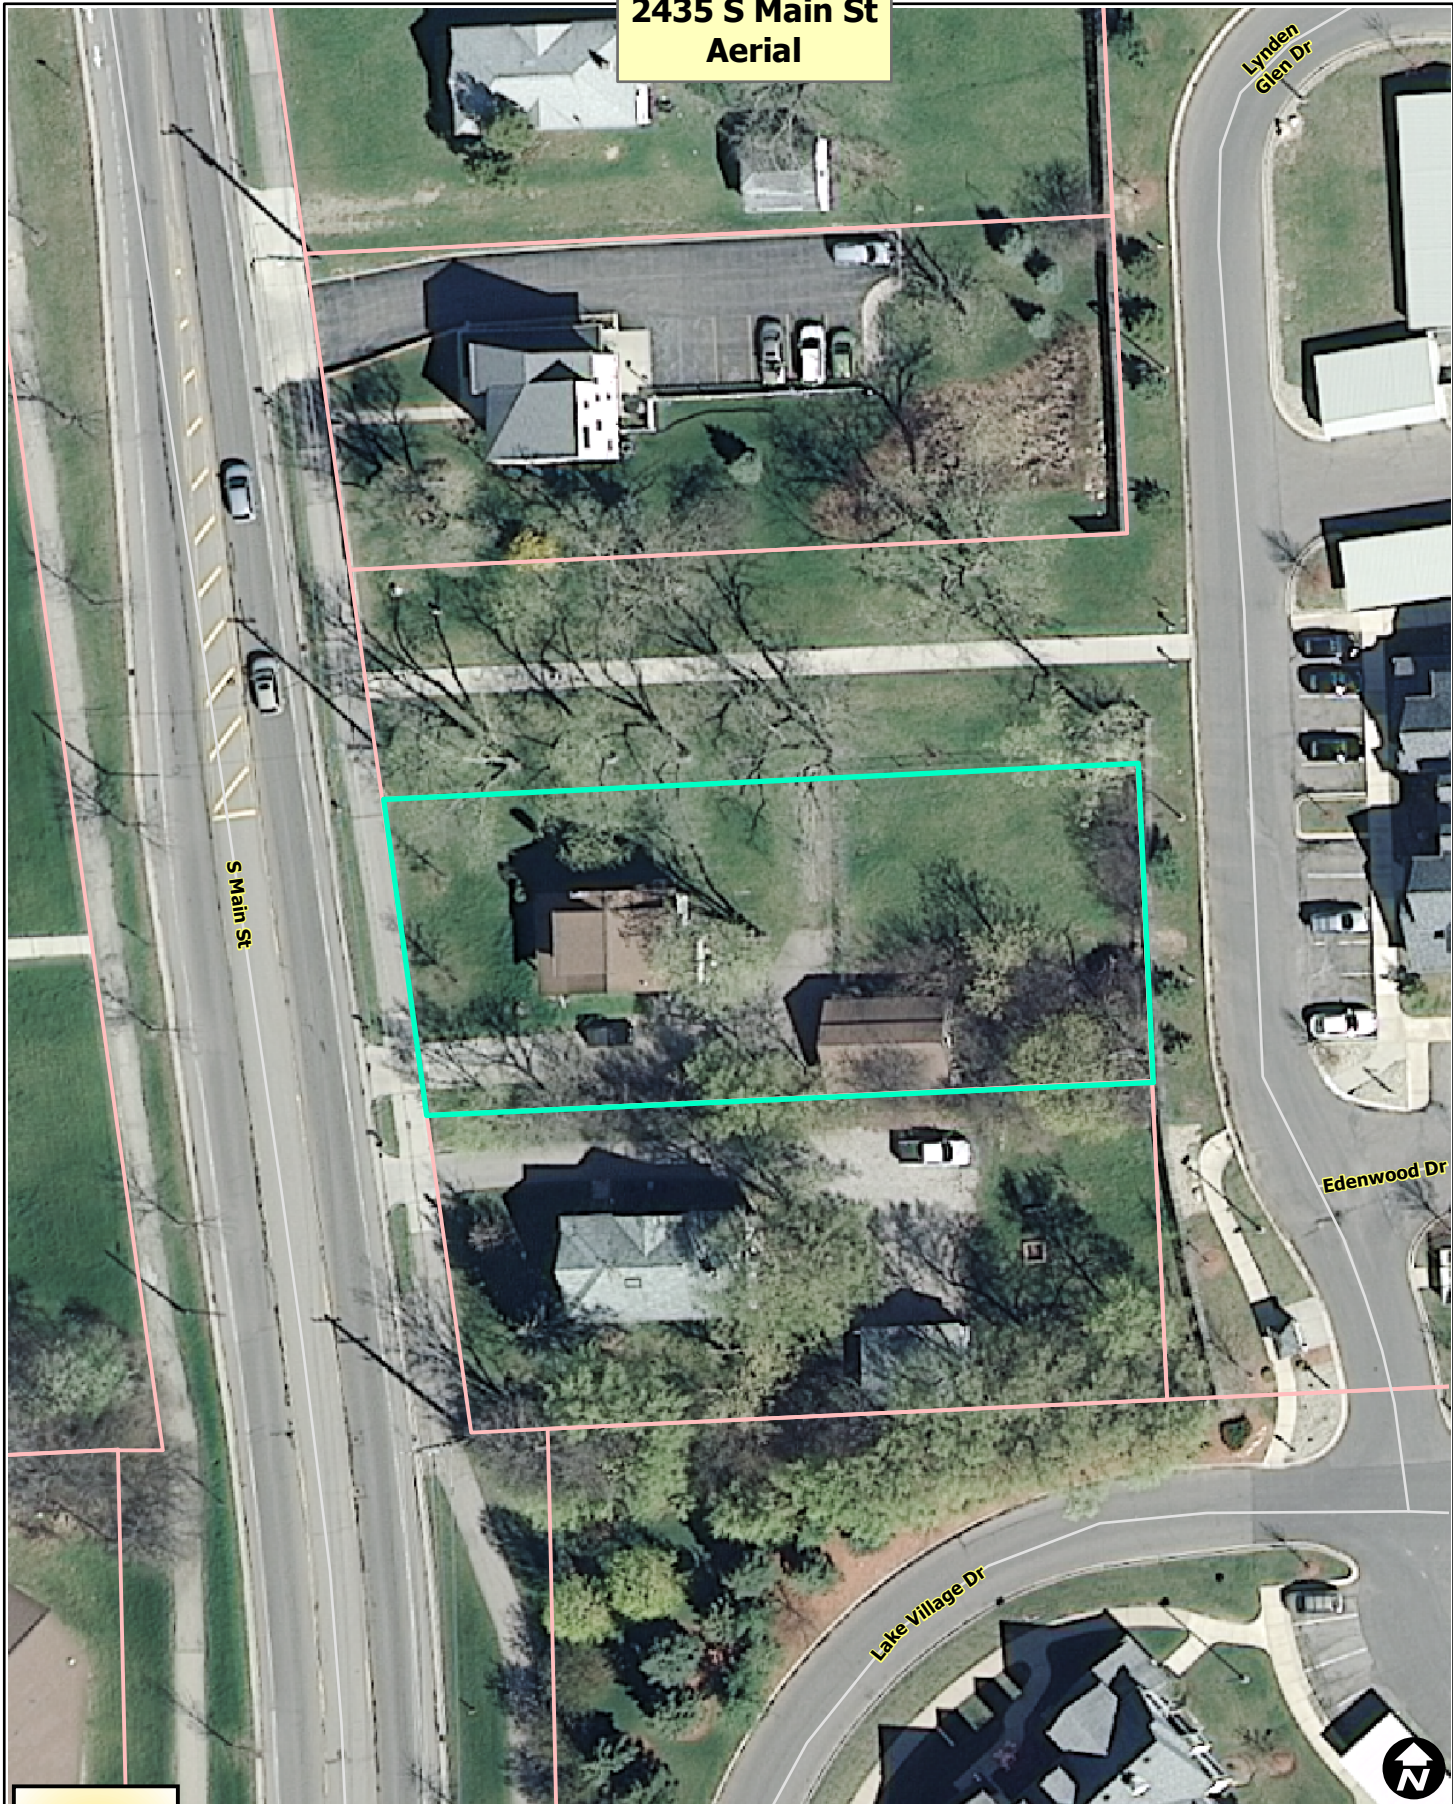

2435 S Main St
Aerial

-  Railroads
-  Parcels
-  Huron River

Map date: 4/29/2015
Terms of use: www.a2gov.org/terms