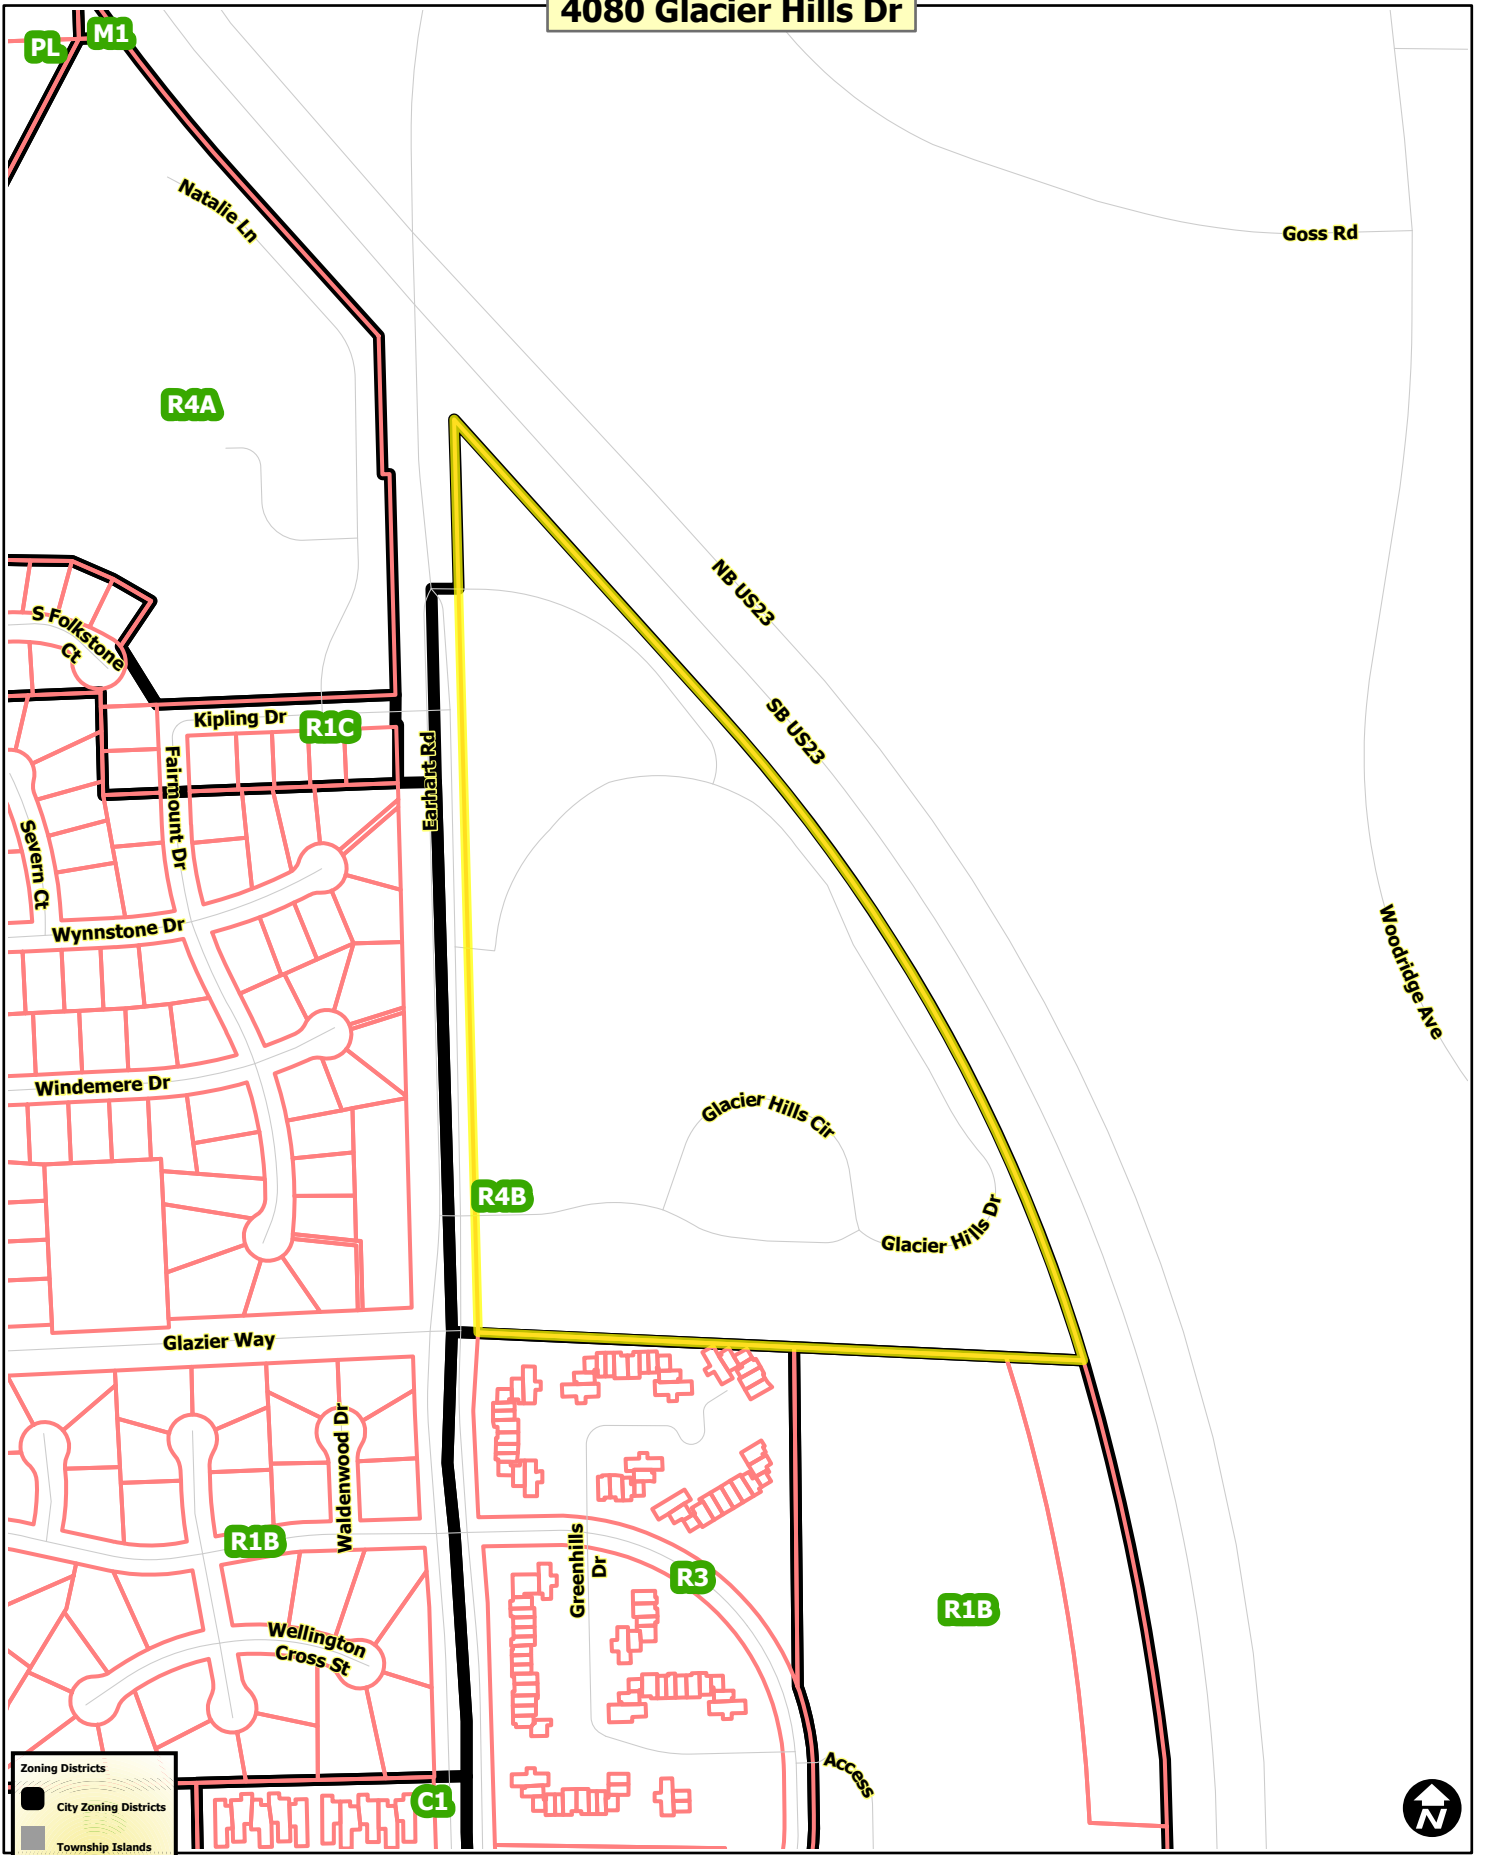

4080 Glacier Hills Dr

Zoning Districts

- City Zoning Districts
- Township Islands
- Railroads
- Huron River
- Tax Parcels

Map date: 3/28/2023
Any aerial imagery is circa 2020 unless otherwise noted
Terms of use: www.a2gov.org/terms