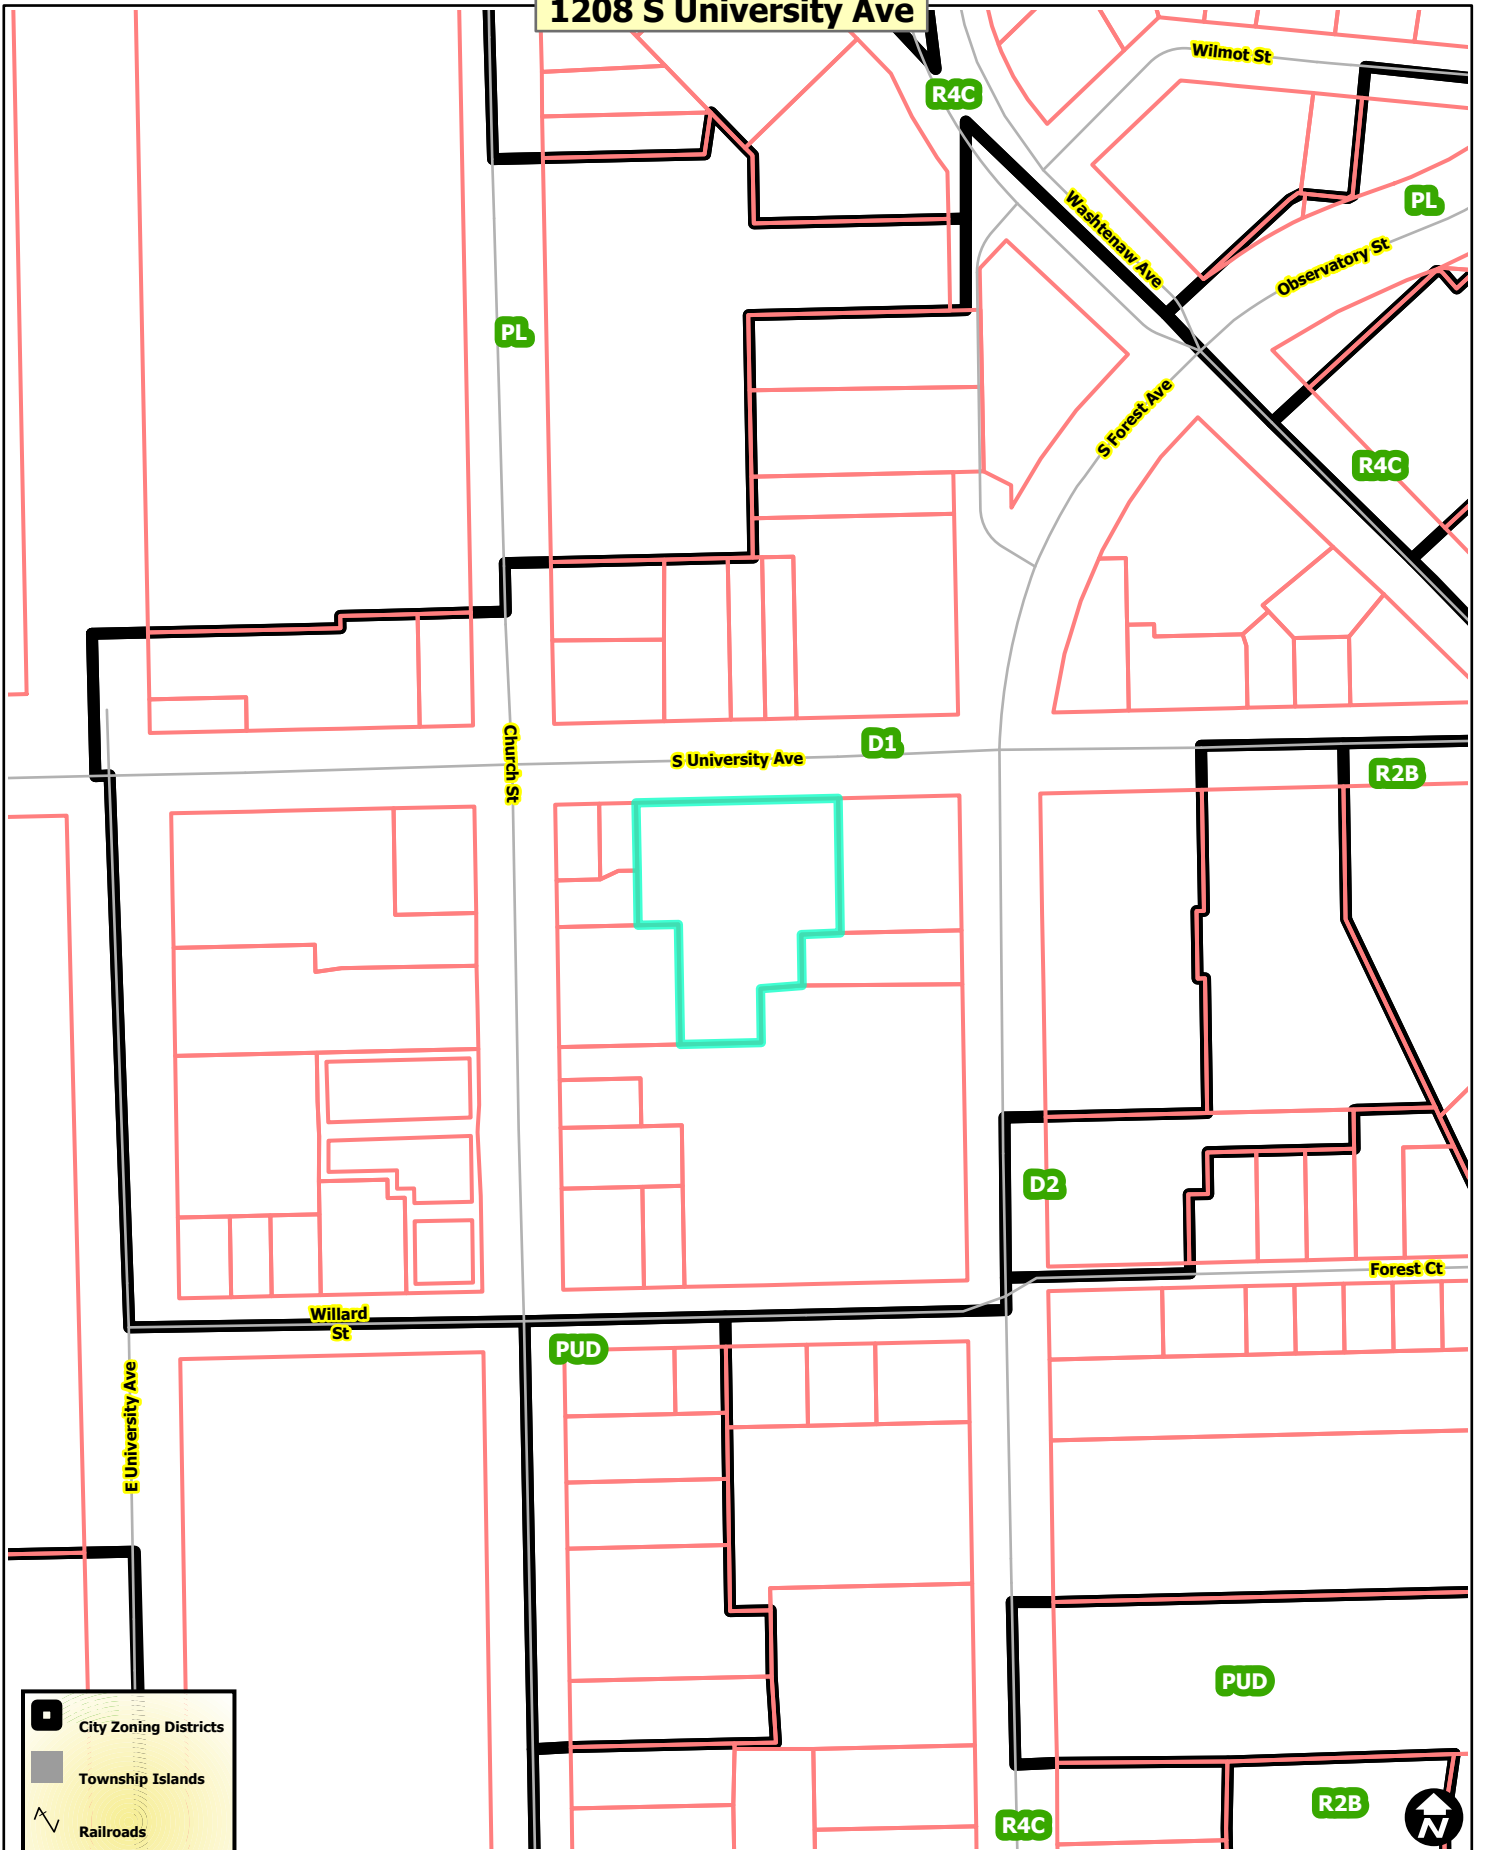

1208 S University Ave

-  City Zoning Districts
-  Township Islands
-  Railroads
-  Huron River
-  Tax Parcels

Map date: 6/11/2024
 Any aerial imagery is circa 2023 unless otherwise noted
 Terms of use: www.a2gov.org/terms