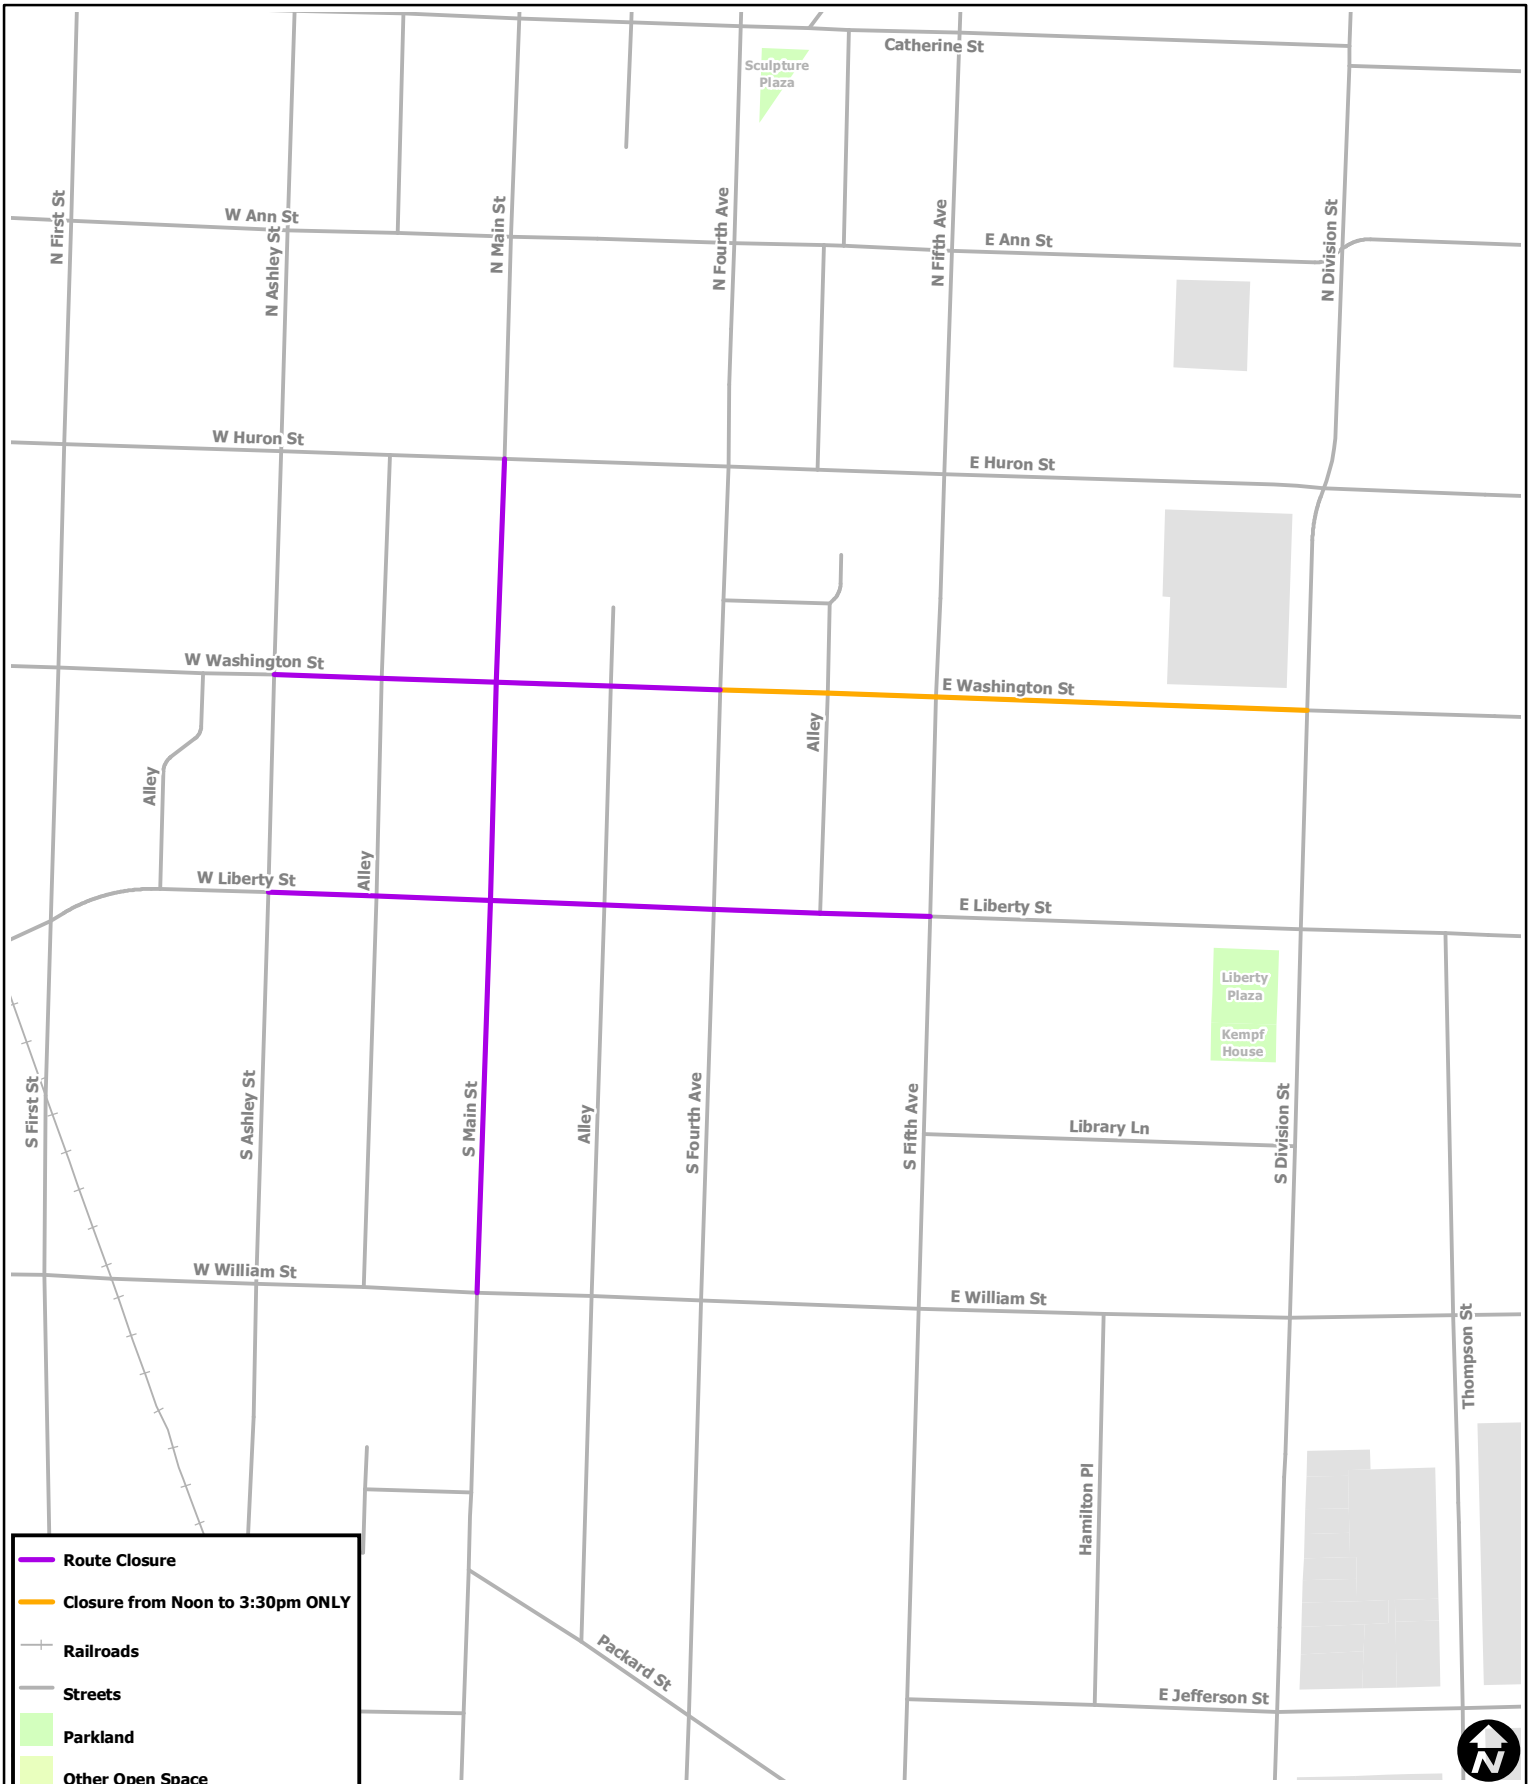

# Rolling Sculpture Car Show

- Route Closure
- Closure from Noon to 3:30pm ONLY
- Railroads
- Streets
- Parkland
- Other Open Space
- AAPS Schools
- University Land
- Huron River

Any aerial imagery is circa 2018 unless otherwise noted  
 Terms of use: [www.a2gov.org/terms](http://www.a2gov.org/terms)