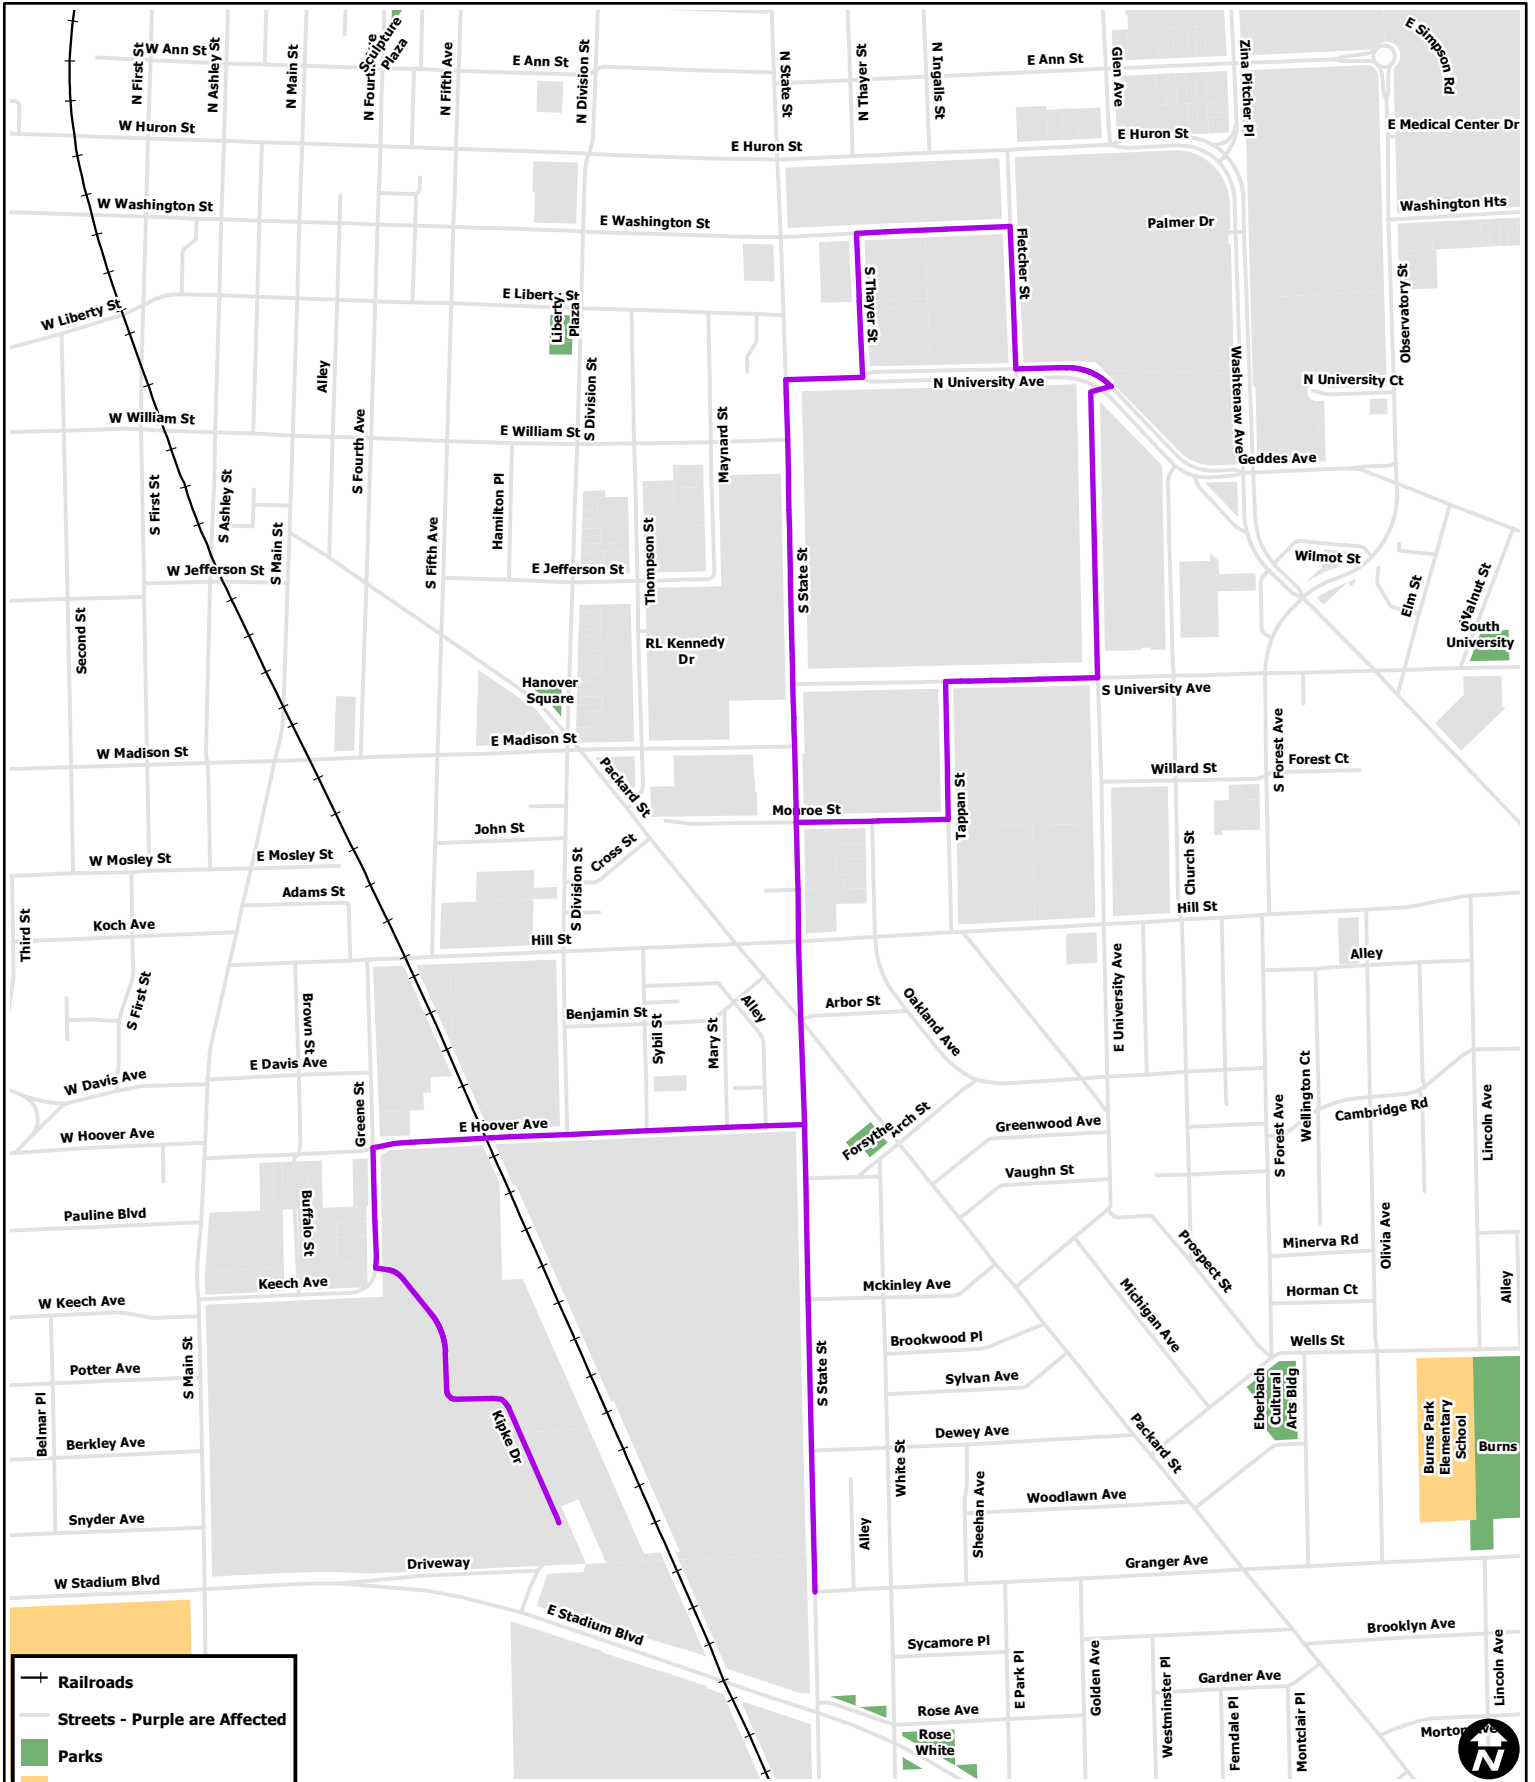

U of M Big House 5K

	Railroads
	Streets - Purple are Affected
	Parks
	Schools
	Other Open Space
	University Owned
	Huron River

City of Ann Arbor Map Disclaimer:

Map Created: 1/7/2014