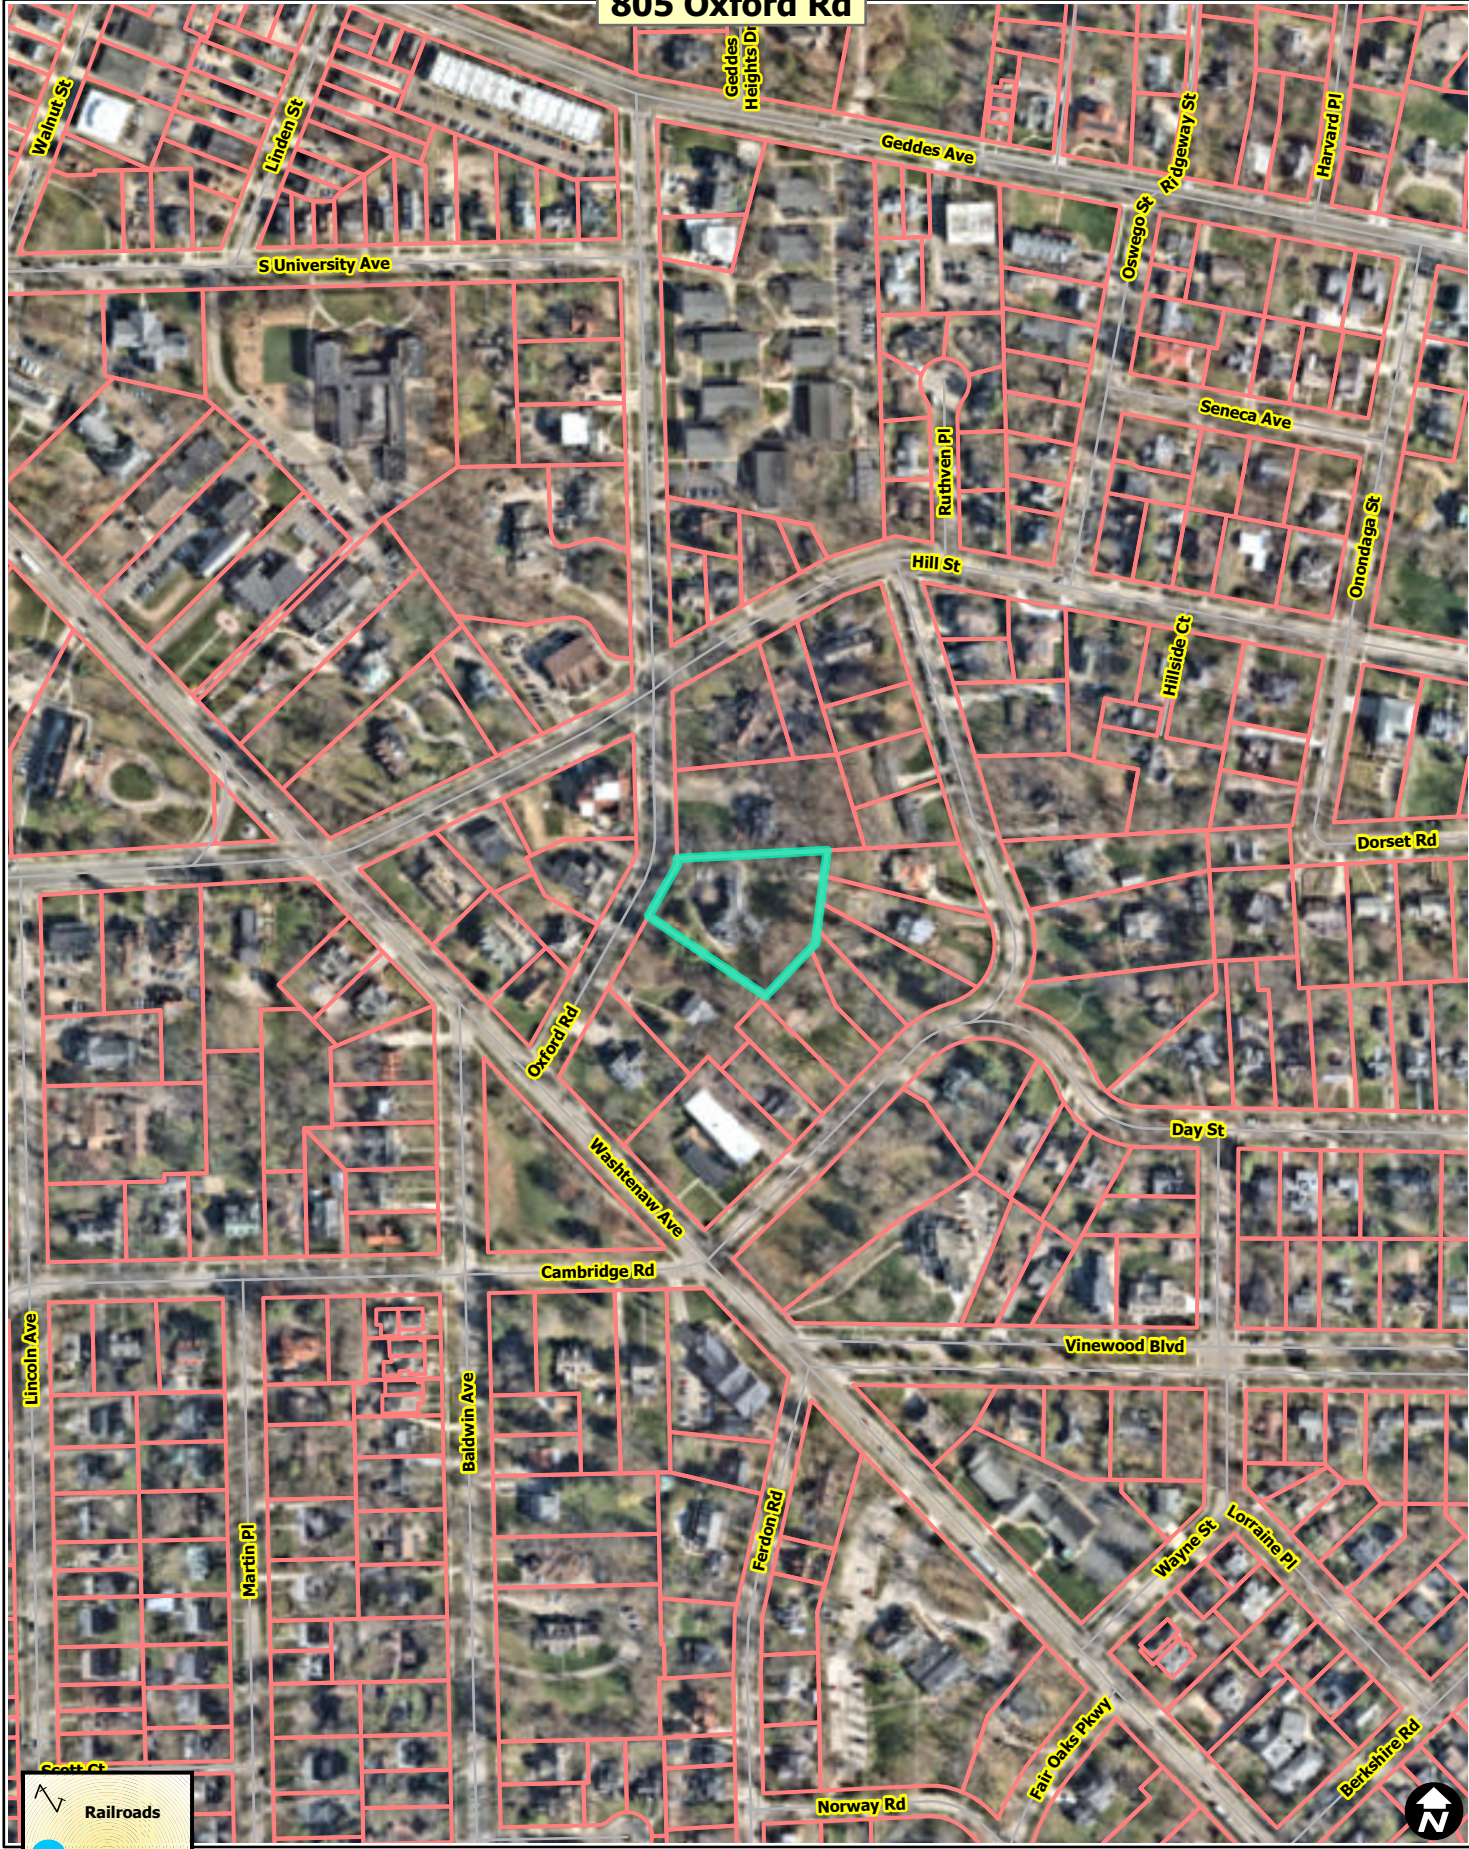

805 Oxford Rd

- Railroads
- Huron River
- Tax Parcels

Map date: 4/9/2025
Any aerial imagery is circa 2024 unless otherwise noted
Terms of use: www.a2gov.org/terms