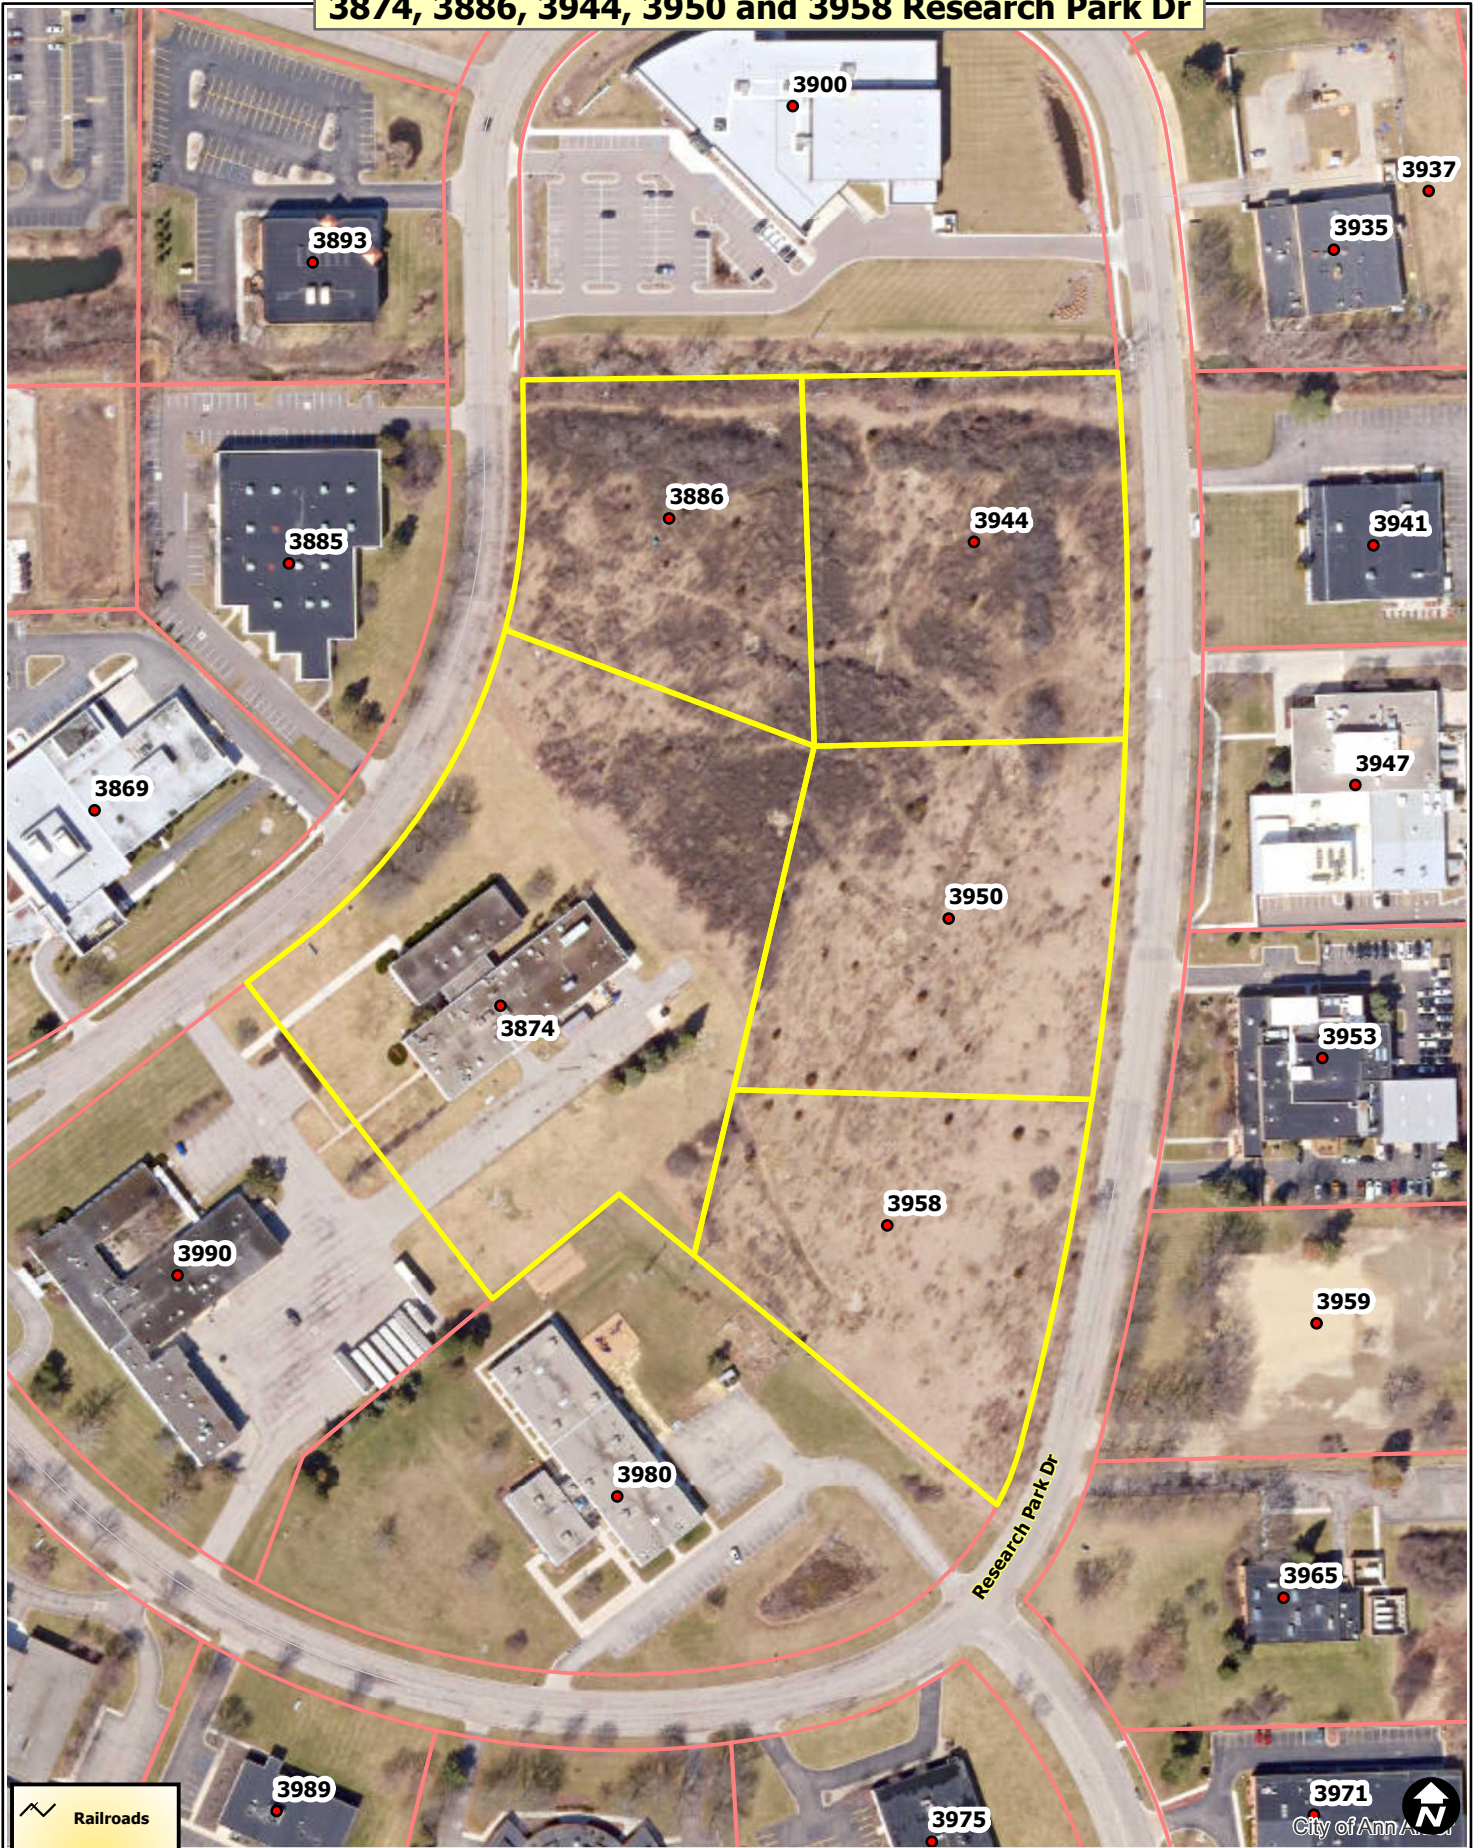

3874, 3886, 3944, 3950 and 3958 Research Park Dr

- Railroads
- Huron River
- Tax Parcels

Map date: 6/10/2021
Any aerial imagery is circa 2020 unless otherwise noted
Terms of use: www.a2gov.org/terms