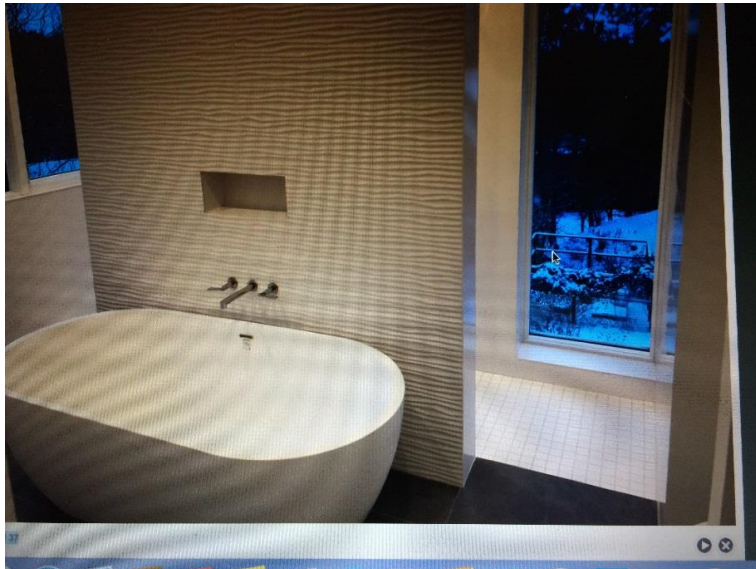

From: susanaol
Sent: Tuesday, December 04, 2018 10:41 AM
To: Barrett, Jon <JBarrett@a2gov.org>
Cc: paul bass
Subject: ZBA 18-026, 11 Ridgeway St. photo 1

Hello Jon,

Just found photos online from 19 Ridgeway that illustrate sight from their house to our yard. The photo below is their 2nd floor bath - the tall window is in their shower & looks directly into our garden & patio.

2 more photos to follow.

Thank you,
Susan Bass

From: susanaol
Sent: Tuesday, December 04, 2018 10:44 AM
To: Barrett, Jon <JBarrett@a2gov.org>
Subject: ZBA 18-026, 11 Ridgeway St., photo 2

Hi,

Photo from inside shower. Window from previous photo is on the right that looks directly into our yard ; there is another floor-to-ceiling window on the left side of the shower wall-same view into the garden.

From: susanaol
Sent: Tuesday, December 04, 2018 10:47 AM
To: Barrett, Jon <JBarrett@a2gov.org>
Cc: paul bass
Subject: ZBA 18-026, 11 Ridgeway St, photo 3

Photo from #19 doorway facing our patio. Our patio is bottom, left.