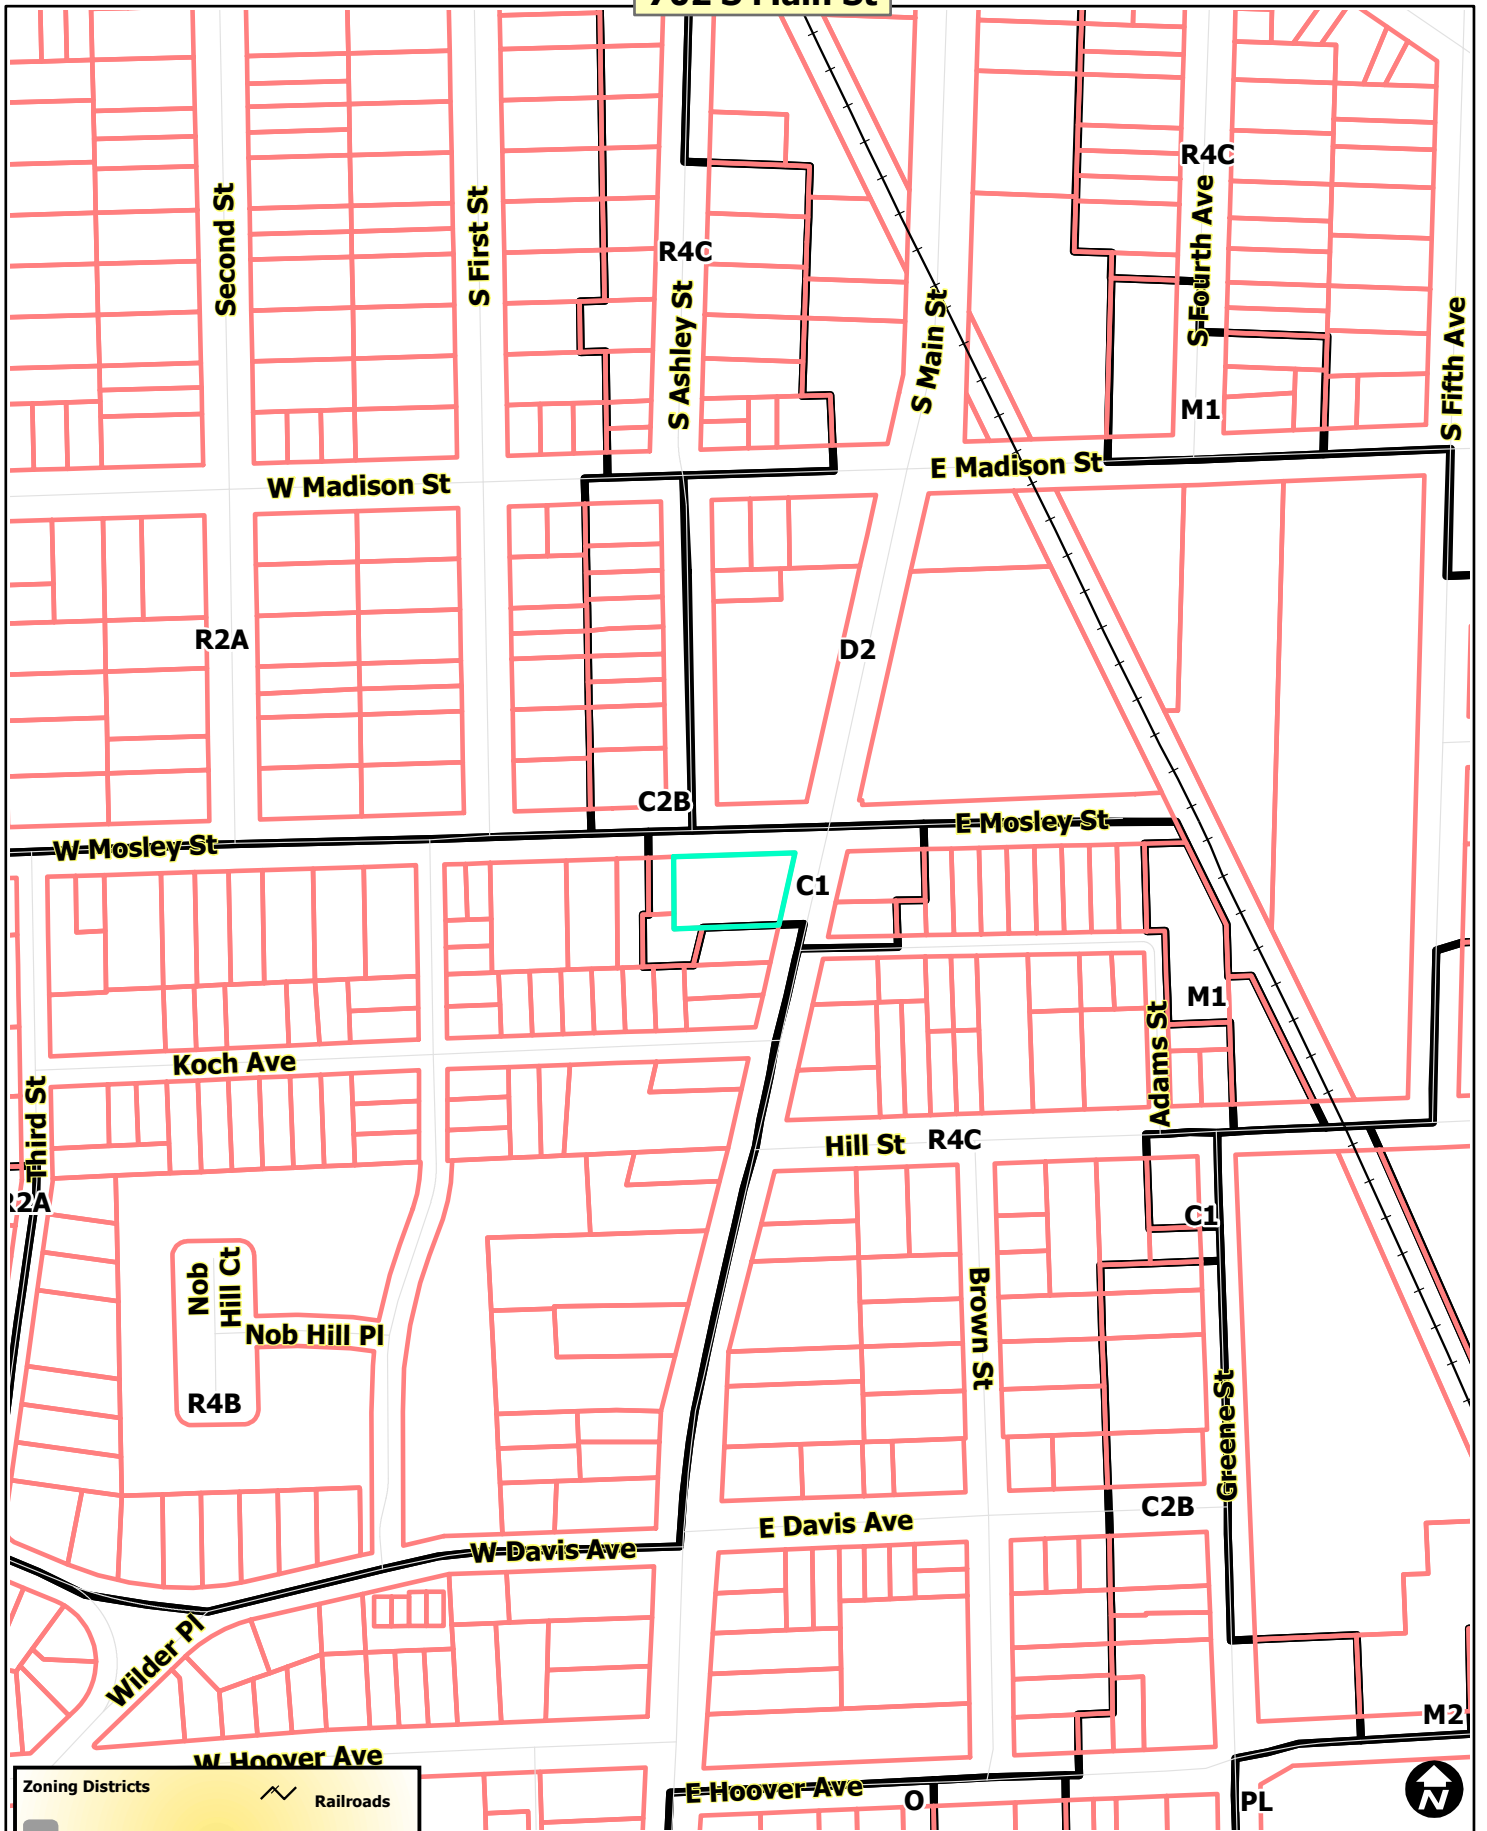

702 S Main St

Zoning Districts	Railroads
Township Islands	Huron River
City Zoning Districts	Tax Parcels

Map date 1/31/2018
 Any aerial imagery is circa 2015
 unless otherwise noted
 Terms of use: www.a2gov.org/terms