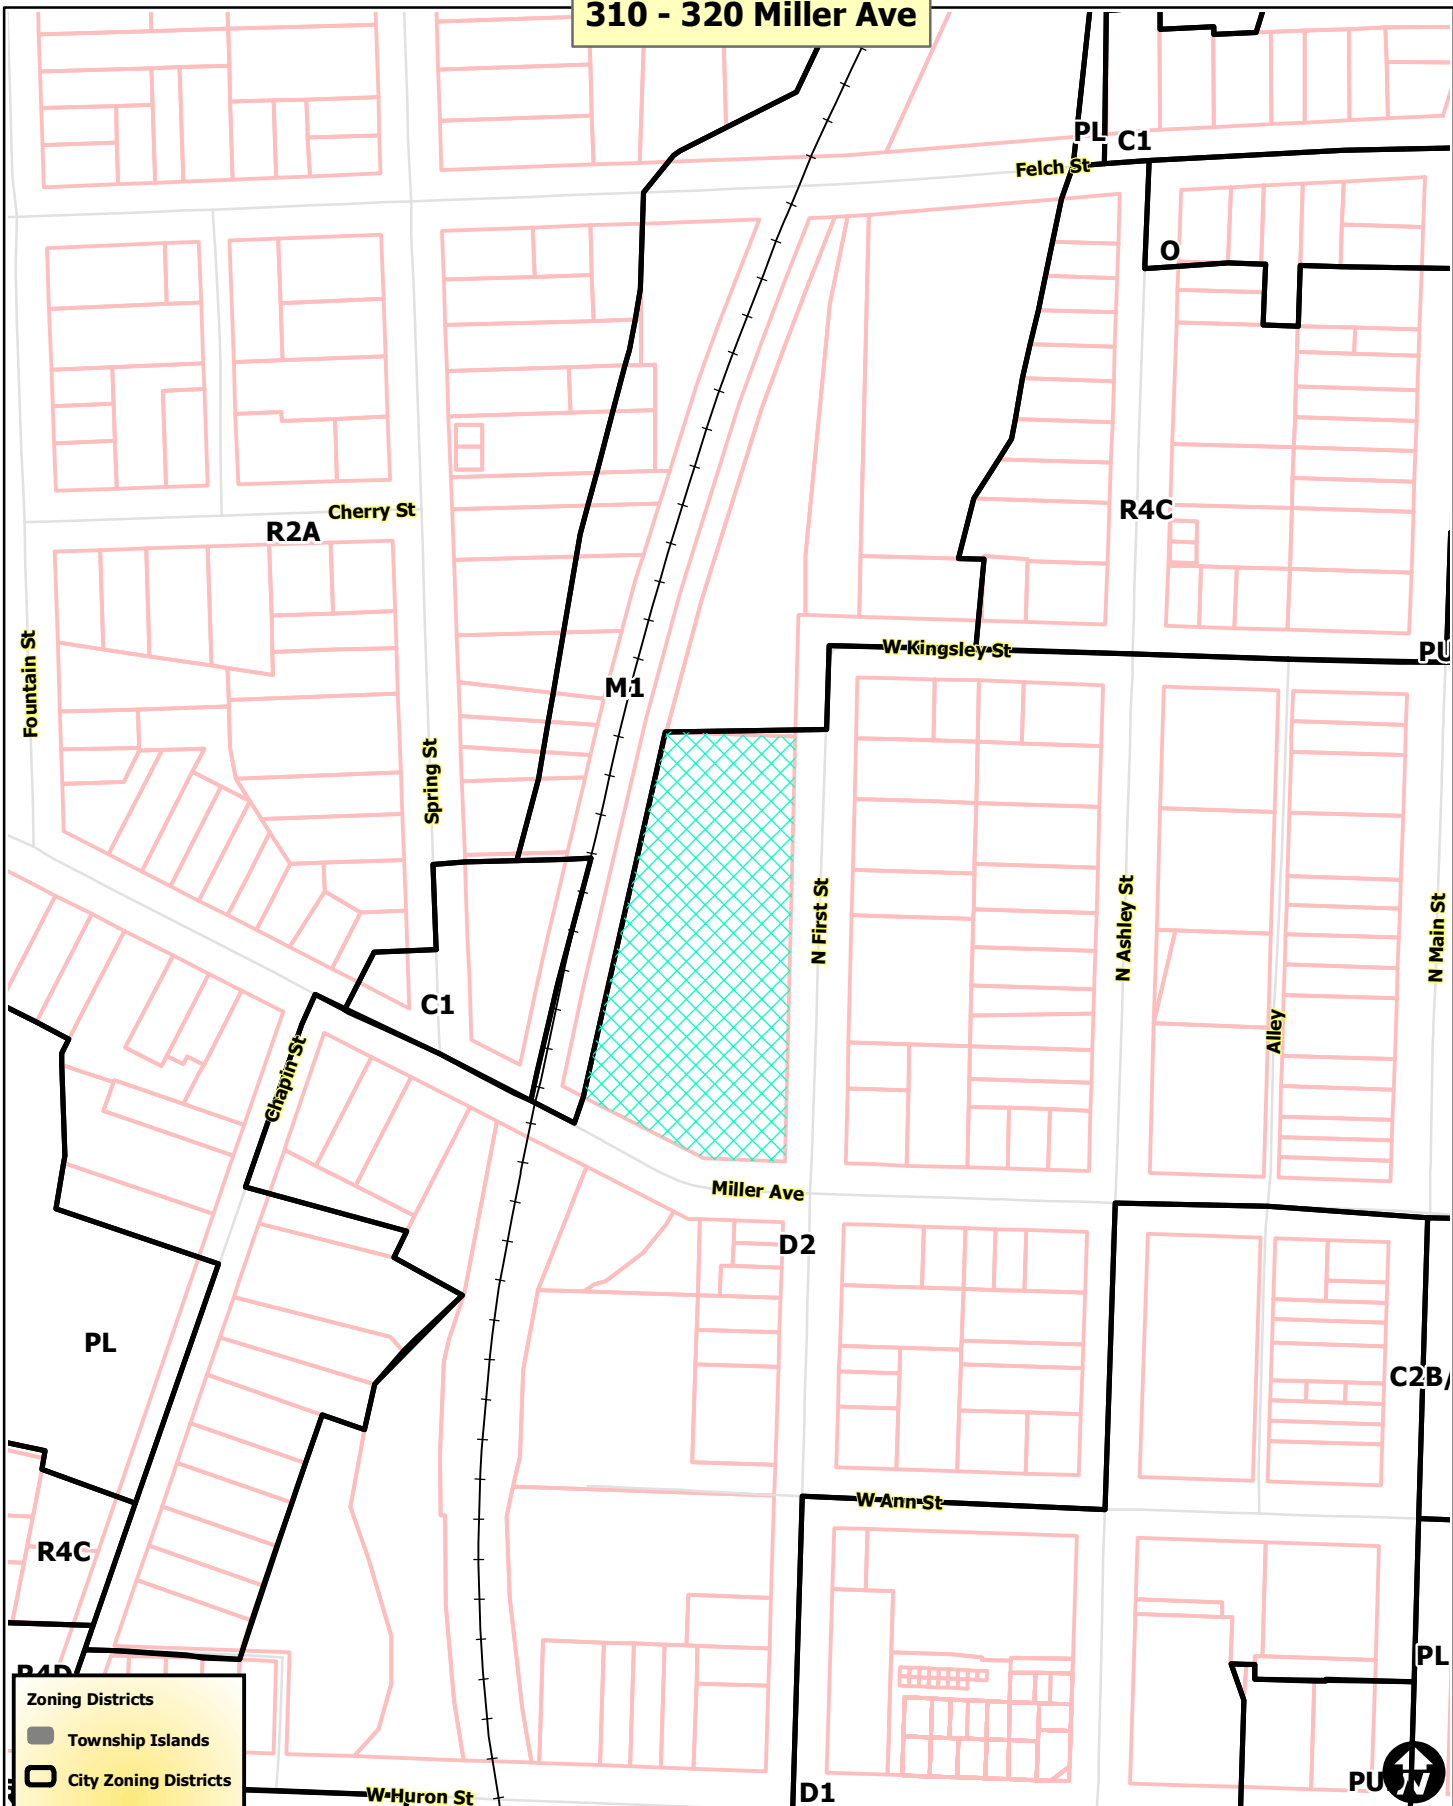

310 - 320 Miller Ave

Zoning Districts

- Township Islands
- City Zoning Districts
- Railroads
- Parcels
- Huron River

Map date 8/26/2015
 Any aerial imagery is circa 2012
 unless otherwise noted
 Terms of use: www.a2gov.org/terms