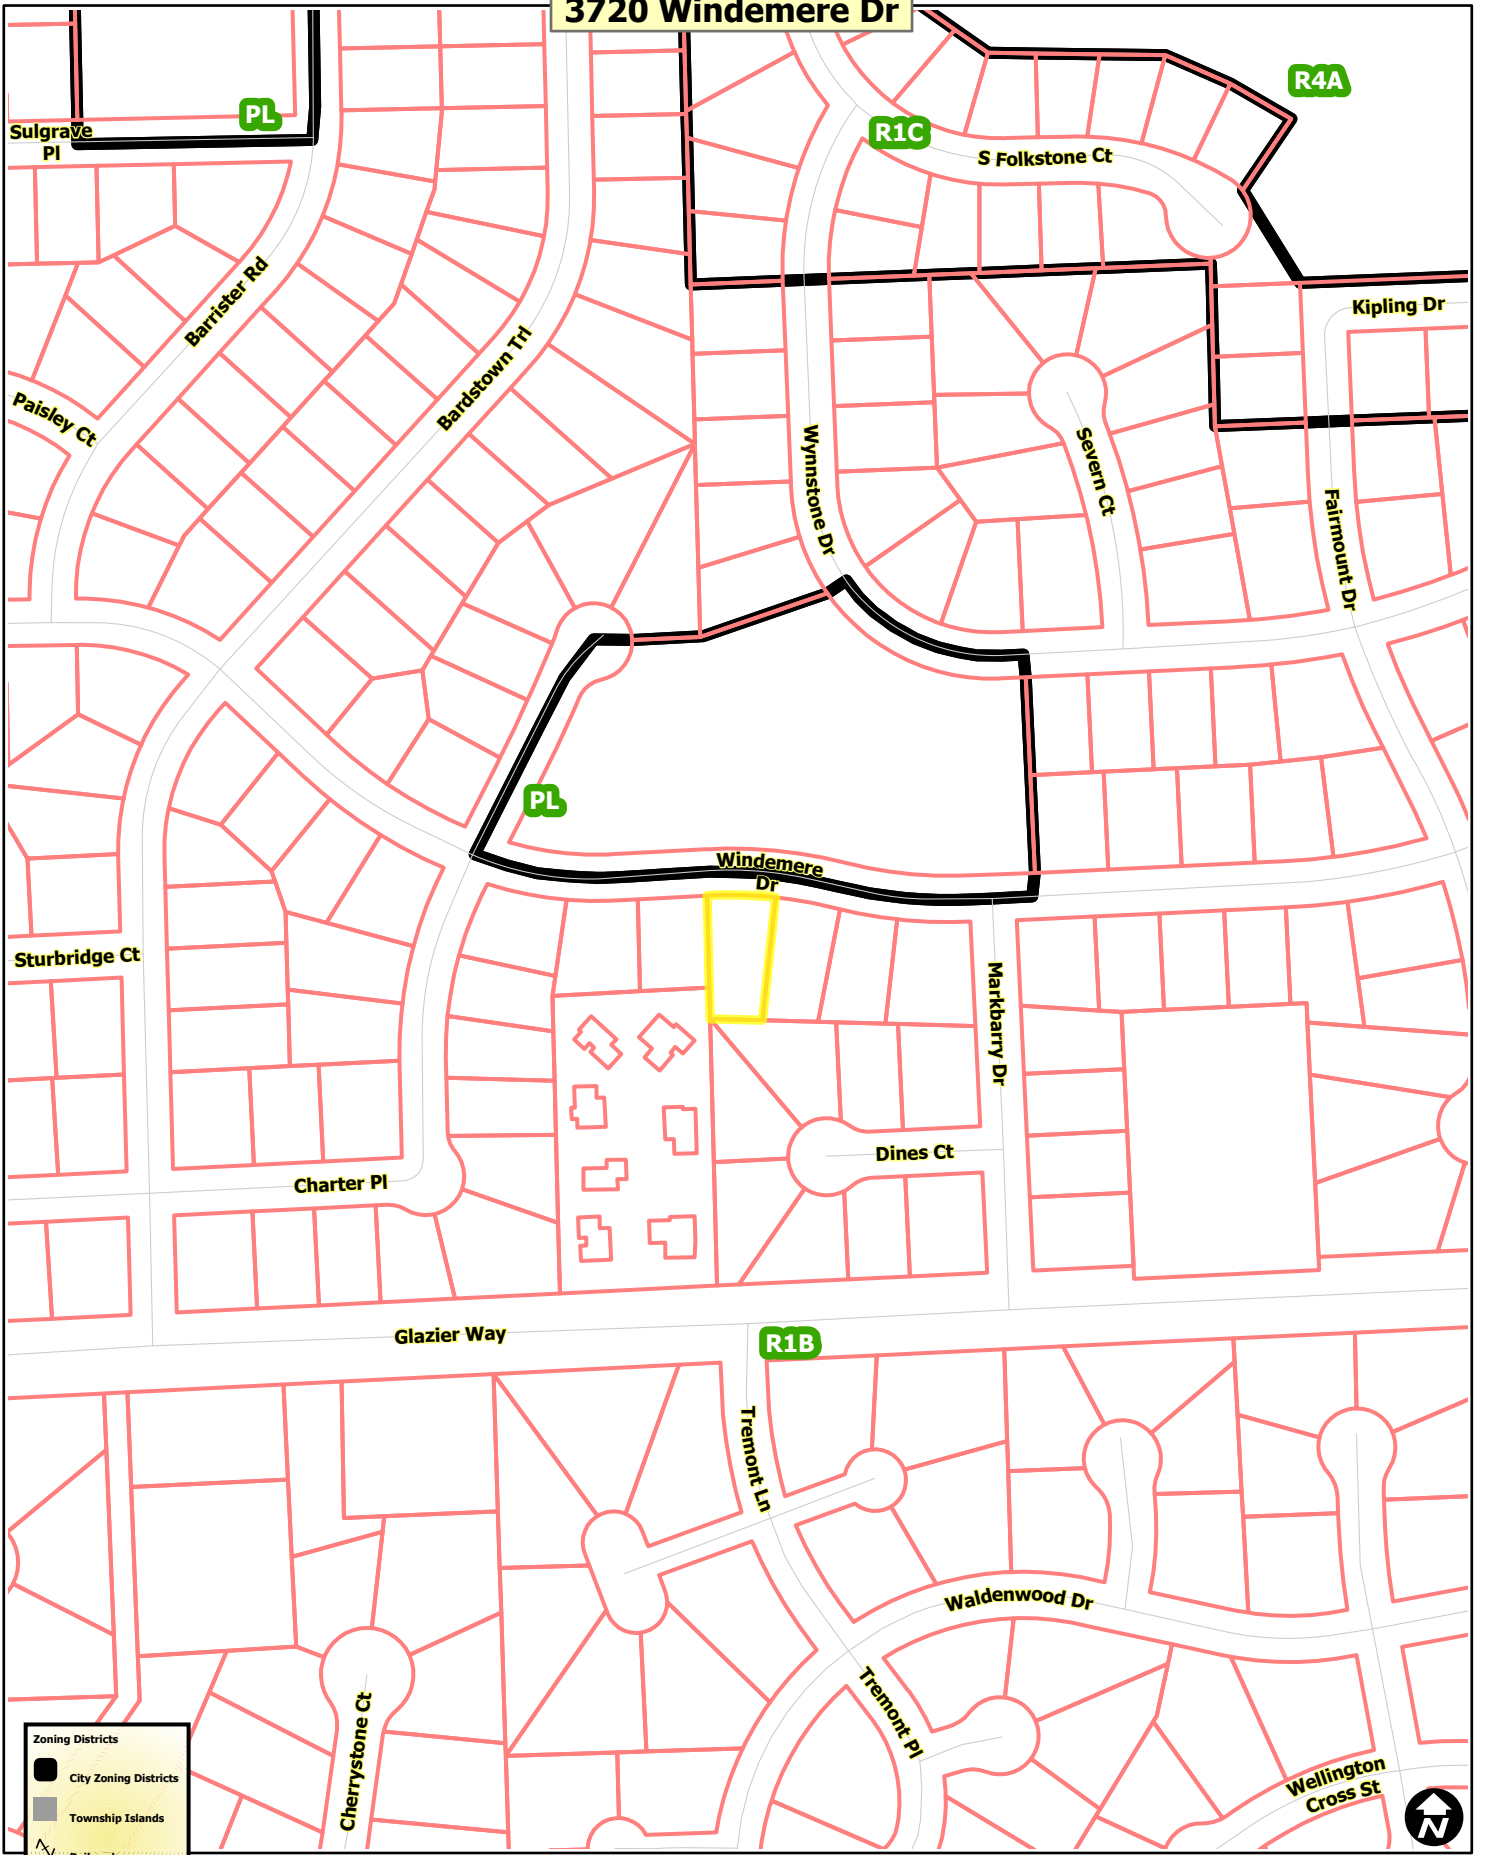

3720 Windemere Dr

**Zoning Districts**

- City Zoning Districts
- Township Islands
- Railroads
- Huron River
- Tax Parcels

Map date: 4/28/2023  
 Any aerial imagery is circa 2020 unless otherwise noted  
 Terms of use: [www.a2gov.org/terms](http://www.a2gov.org/terms)