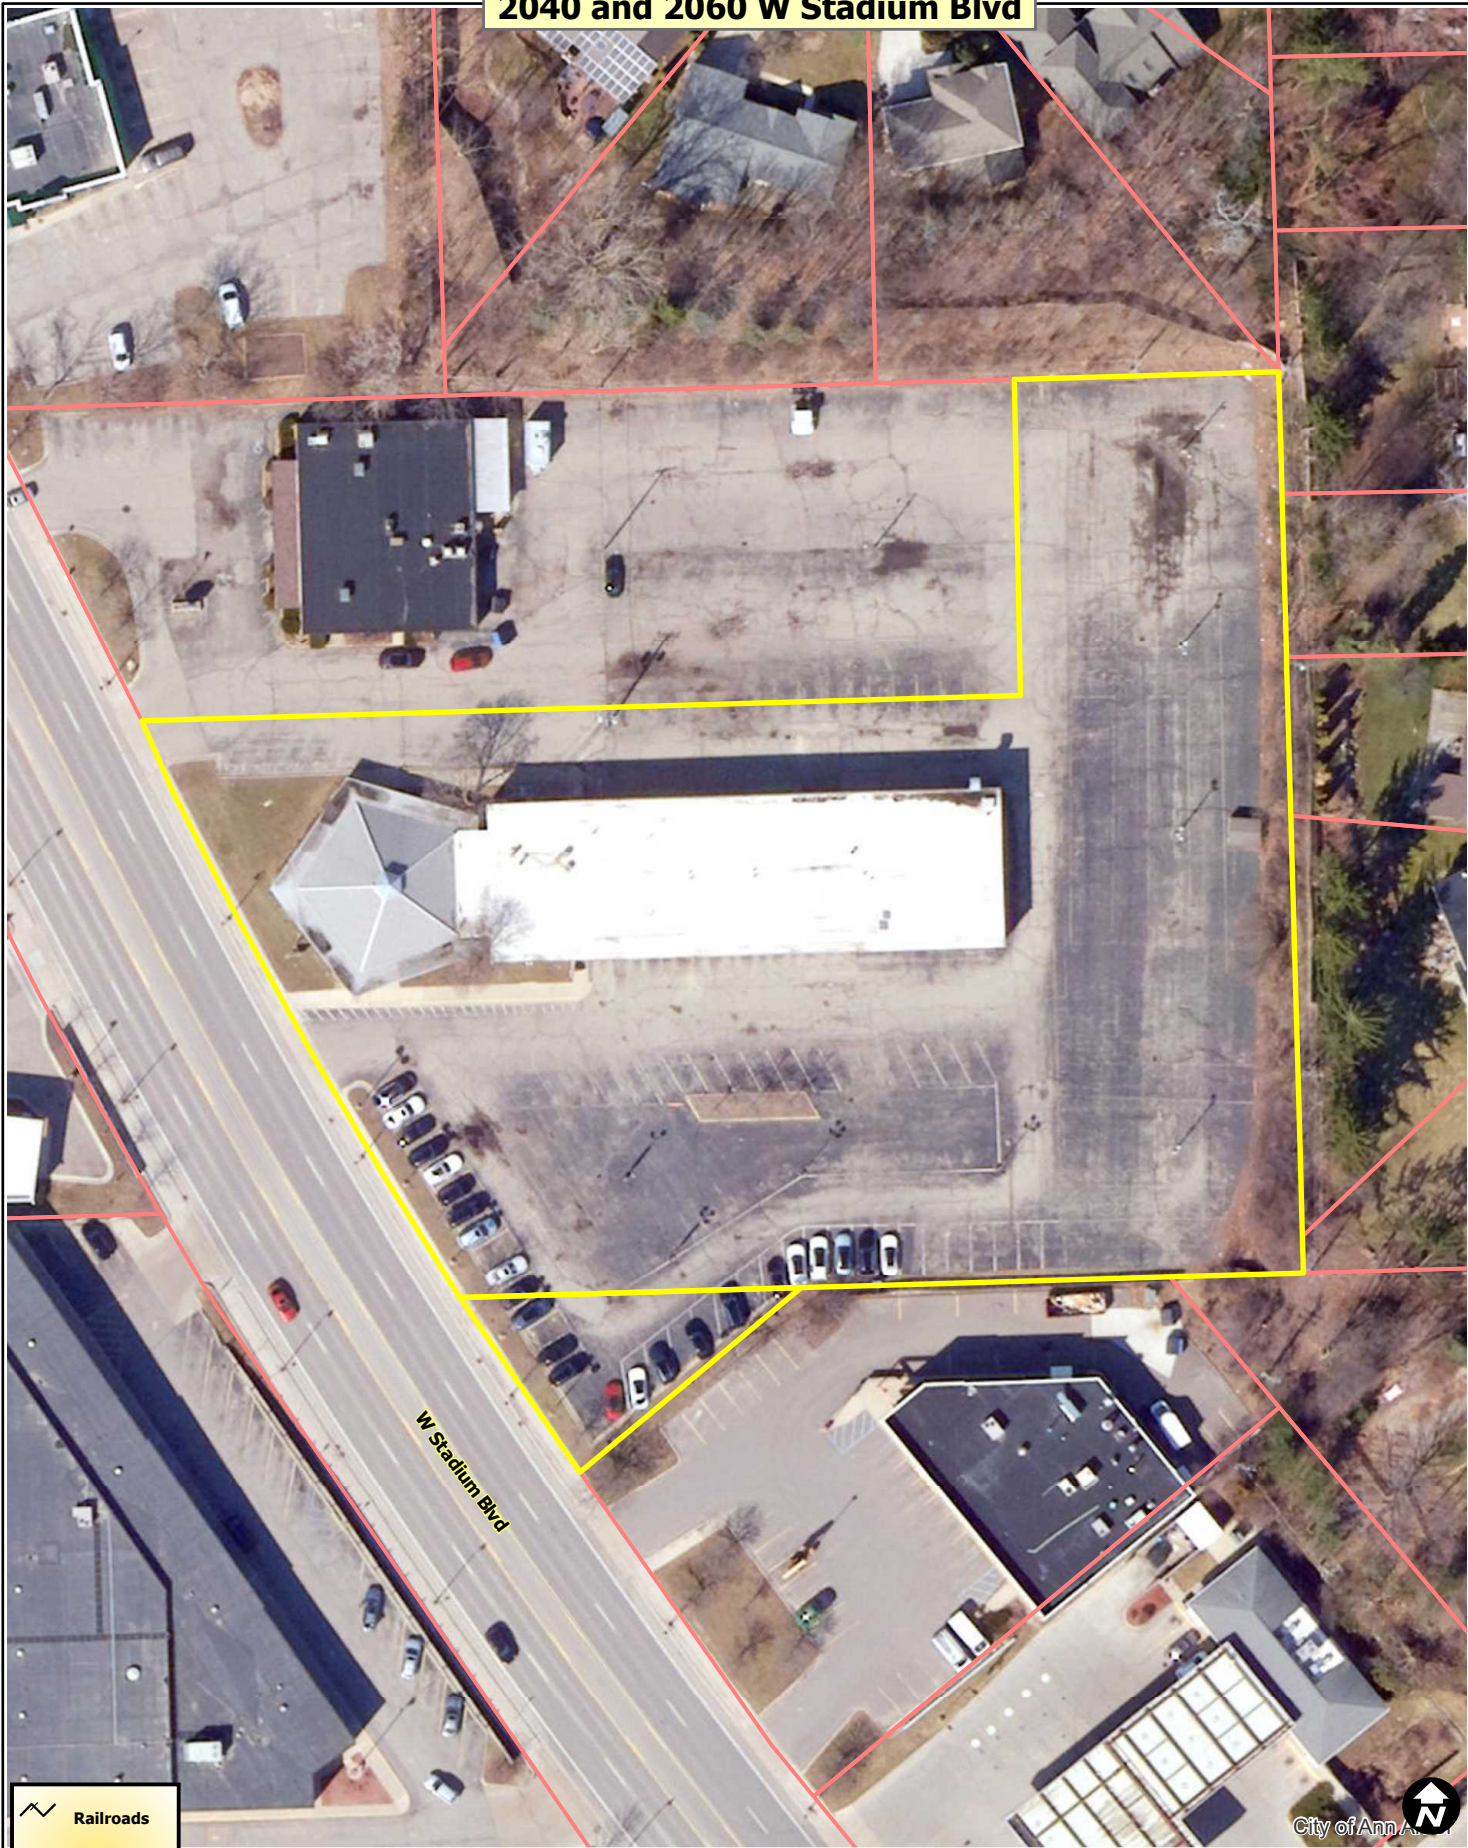

2040 and 2060 W Stadium Blvd

-  Railroads
-  Huron River
-  Tax Parcels

City of Ann Arbor

Map date: 7/14/2021
Any aerial imagery is circa 2020 unless otherwise noted
Terms of use: www.a2gov.org/terms