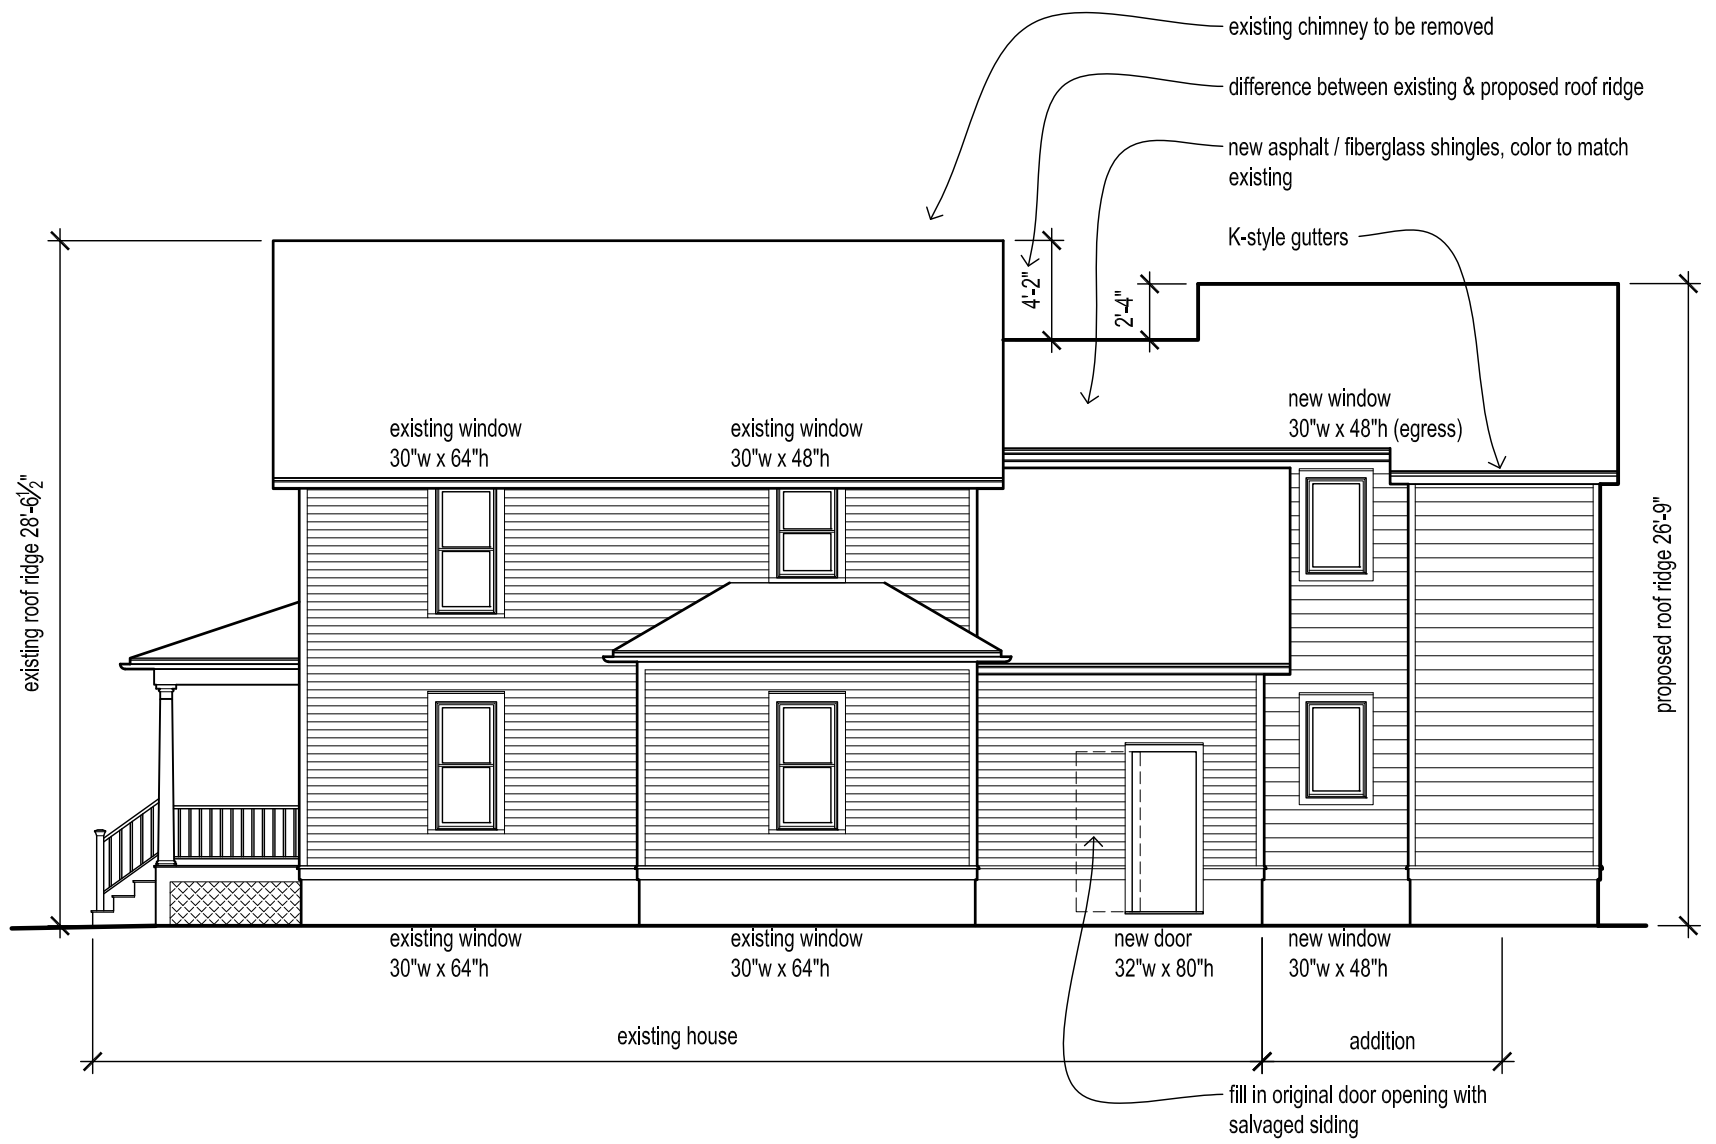

total area
 existing 871 + 705 = 1,576 sf
 addition 298 + 276 = 574 sf
 total 1,576 + 620 = 2,150 sf
 increase 36.4%

NORTH elevation - proposed

NORTH elevation - existing

EAST elevation - proposed

EAST elevation - existing

SOUTH elevation - existing

SECTION - proposed

WEST elevation - proposed

WEST elevation - existing

Hoskins Residence, 320 S Seventh Street

East elevation

North-east corner

North elevation