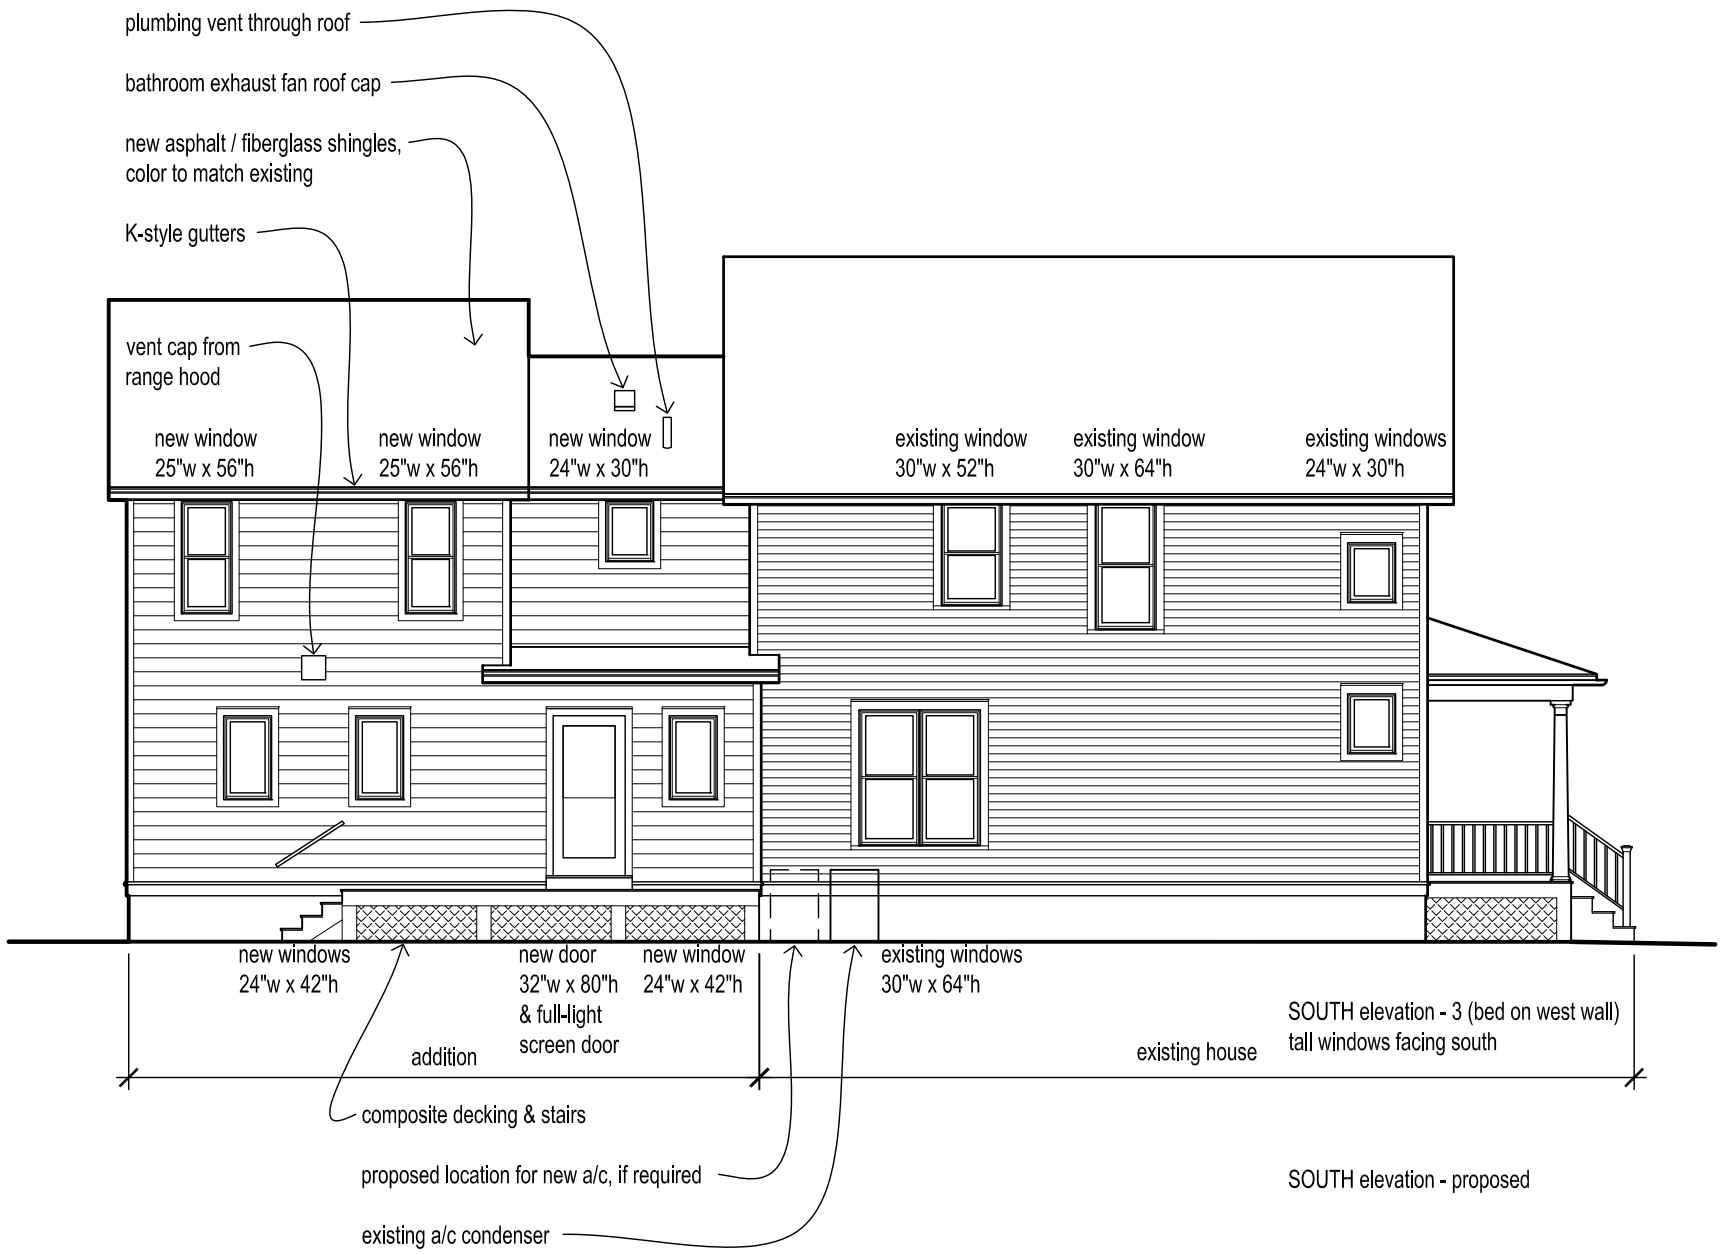

total area
 existing 871 + 705 = 1,576 sf
 addition 298 + 276 = 574 sf
 total 1,576 + 620 = 2,150 sf
 increase 36.4%

NORTH elevation - proposed

NORTH elevation - existing

EAST elevation - proposed

EAST elevation - existing

SOUTH elevation - existing

SECTION - proposed

WEST elevation - proposed

WEST elevation - existing

Hoskins Residence, 320 S Seventh Street

East elevation

North-east corner

North elevation

South elevation

West elevation

Southwest corner

Interior basement stair – door overhangs landing and steps

Siding	Trim	Soffit	HardieWrap®	Finishing Touches
● HardiePlank® Lap Siding		HardiePanel® Vertical Siding		HardieShingle® Siding