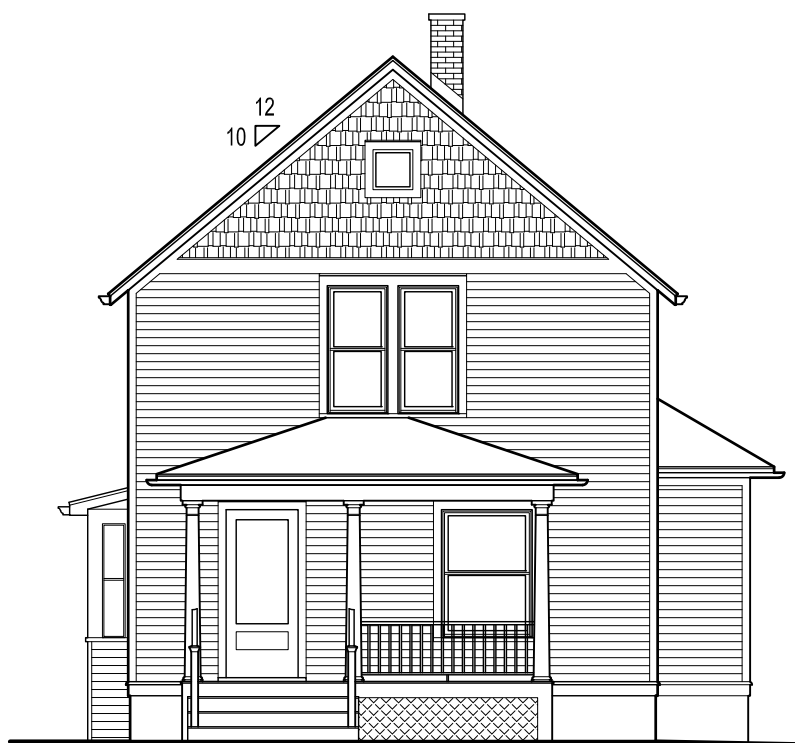

total area
 existing 871 + 705 = 1,576 sf
 addition 298 + 276 = 574 sf
 total 1,576 + 620 = 2,150 sf
 increase 36.4%

NORTH elevation - proposed

NORTH elevation - existing

EAST elevation - proposed

EAST elevation - existing

SOUTH elevation - existing

SECTION - proposed

WEST elevation - proposed

WEST elevation - existing

Hoskins Residence, 320 S Seventh Street

East elevation

North-east corner

North elevation