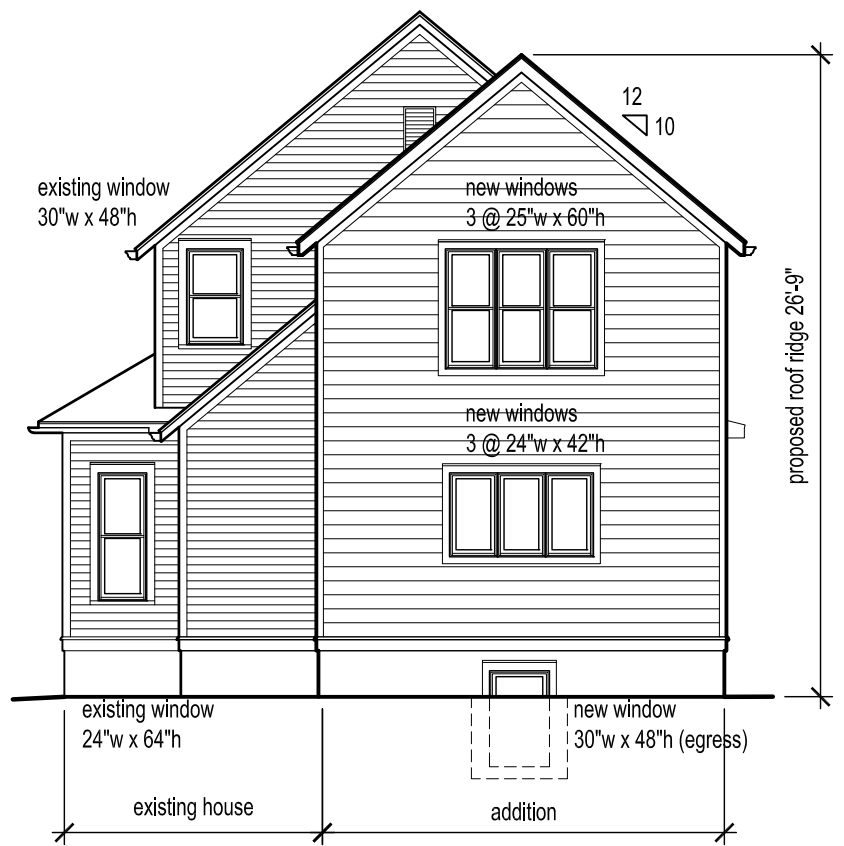

total area
 existing 871 + 705 = 1,576 sf
 addition 298 + 276 = 574 sf
 total 1,576 + 620 = 2,150 sf
 increase 36.4%

NORTH elevation - proposed

NORTH elevation - existing

EAST elevation - proposed

EAST elevation - existing

SOUTH elevation - existing

SECTION - proposed

WEST elevation - proposed

WEST elevation - existing

Hoskins Residence, 320 S Seventh Street

East elevation

North-east corner

North elevation