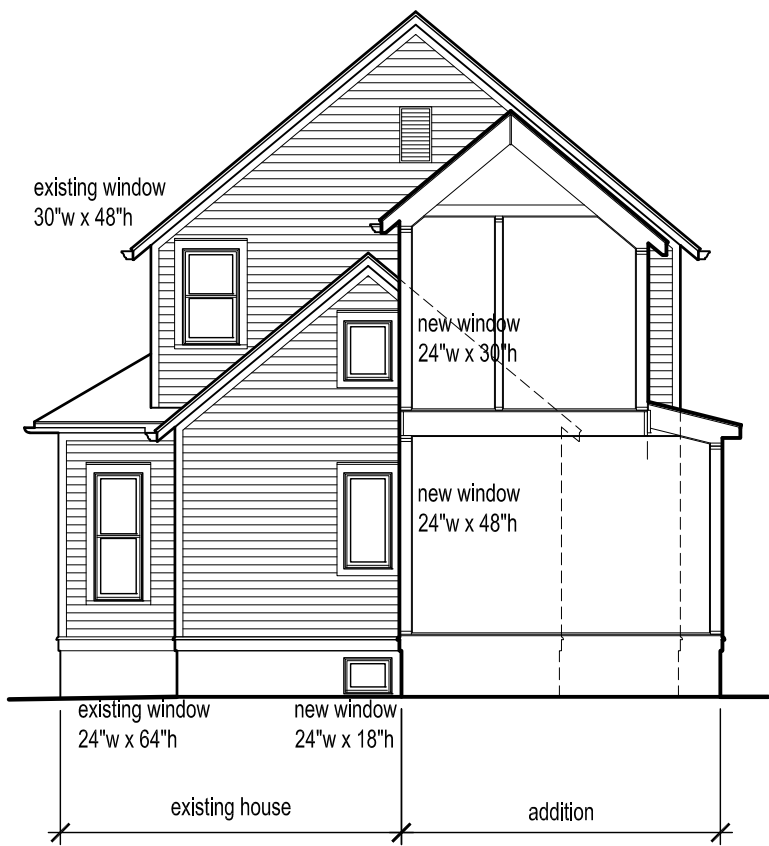

total area
 existing 871 + 705 = 1,576 sf
 addition 298 + 276 = 574 sf
 total 1,576 + 620 = 2,150 sf
 increase 36.4%

NORTH elevation - proposed

NORTH elevation - existing

EAST elevation - proposed

EAST elevation - existing

SOUTH elevation - existing

SECTION - proposed

WEST elevation - proposed

WEST elevation - existing

Hoskins Residence, 320 S Seventh Street

East elevation

North-east corner

North elevation