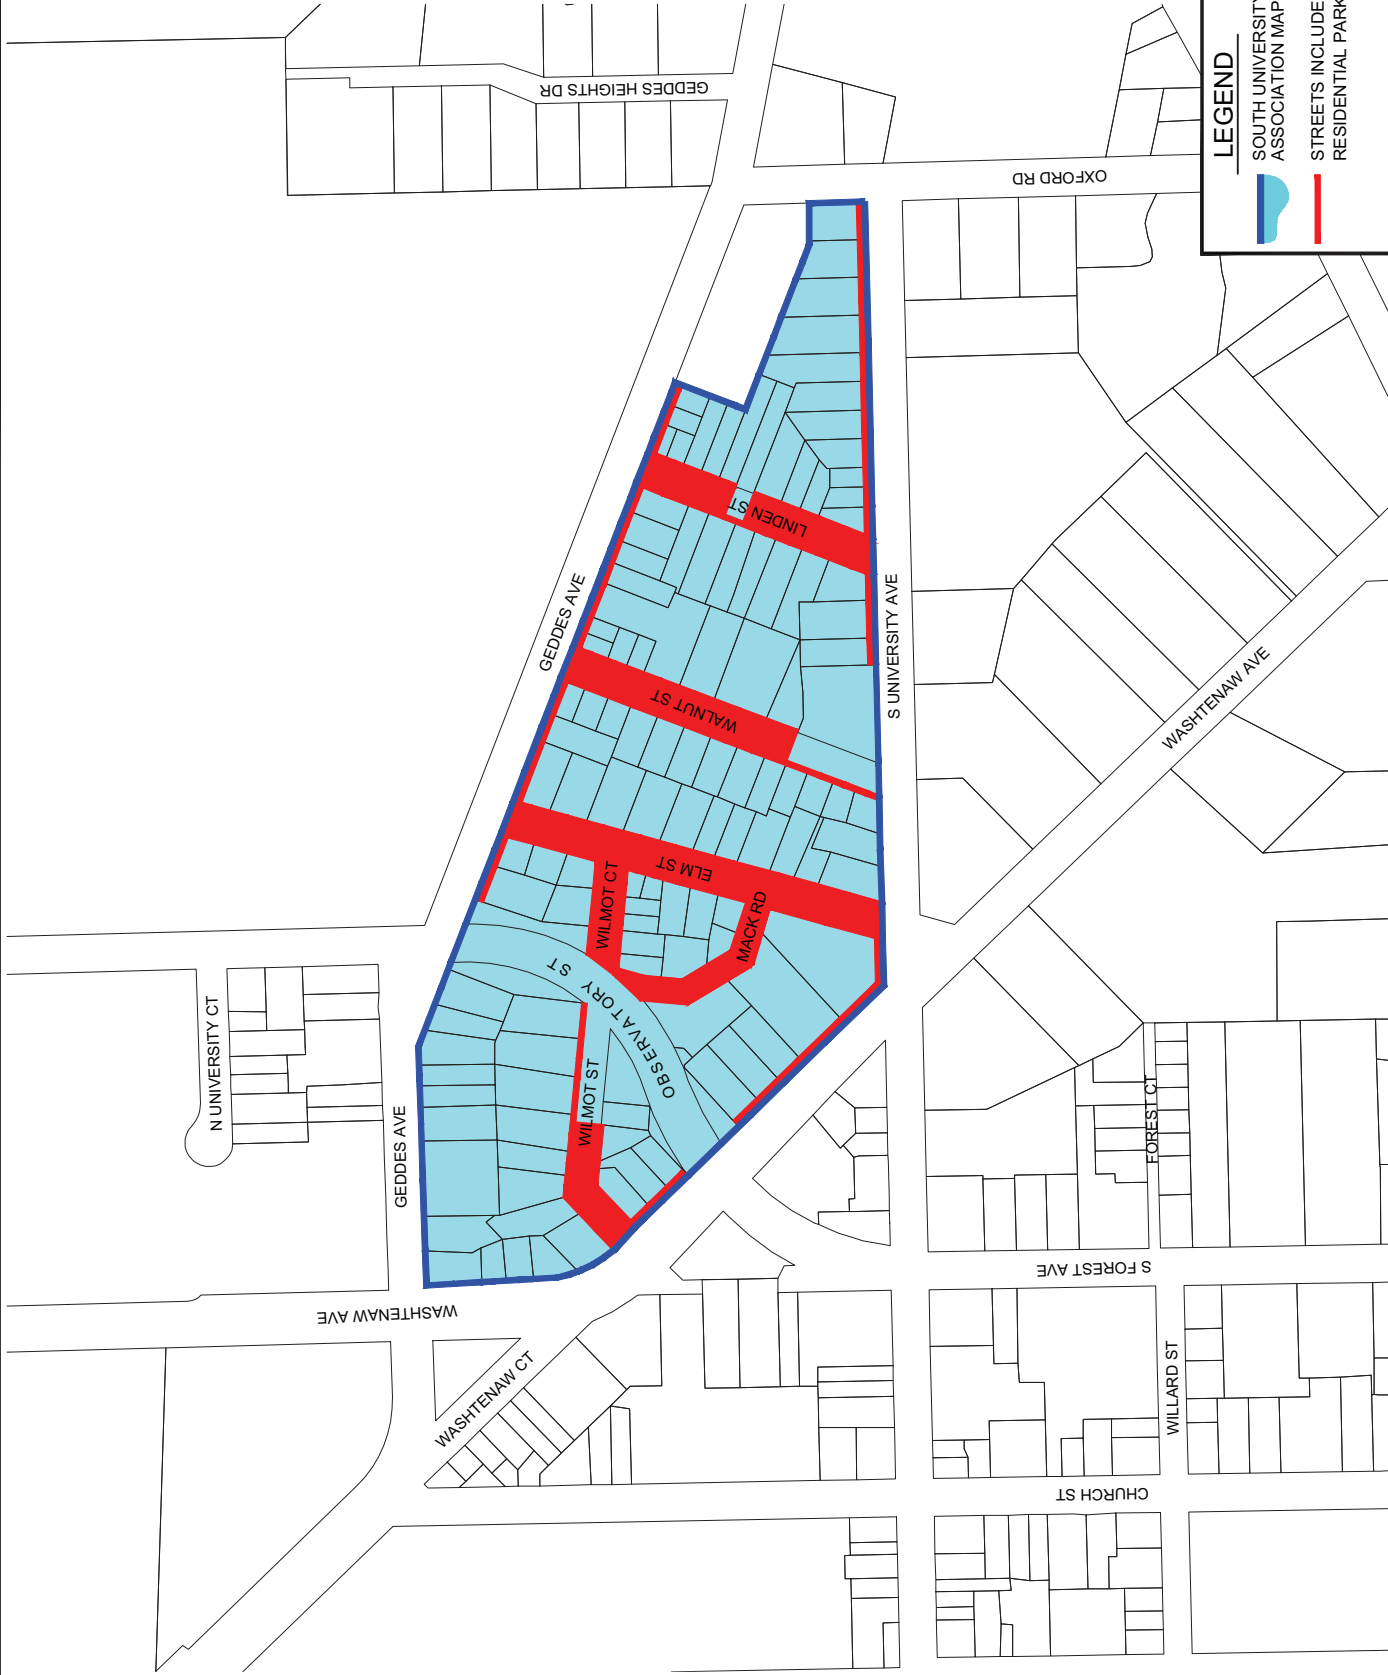

LEGEND

- SOUTH UNIVERSITY NEIGHBORHOOD ASSOCIATION MAP
- STREETS INCLUDED IN THE SUNA RESIDENTIAL PARKING PERMIT DISTRICT

SOUTH UNIVERSITY NEIGHBORHOOD ASSOCIATION RESIDENTIAL PARKING PERMIT DISTRICT MAP

PROJECT MANAGER: TRAFFIC ENGINEER: REQUEST BY: SOUTH UNIVERSITY NEIGHBORHOOD ASSOCIATION MAP.AMG

DATE: 6-30-2010