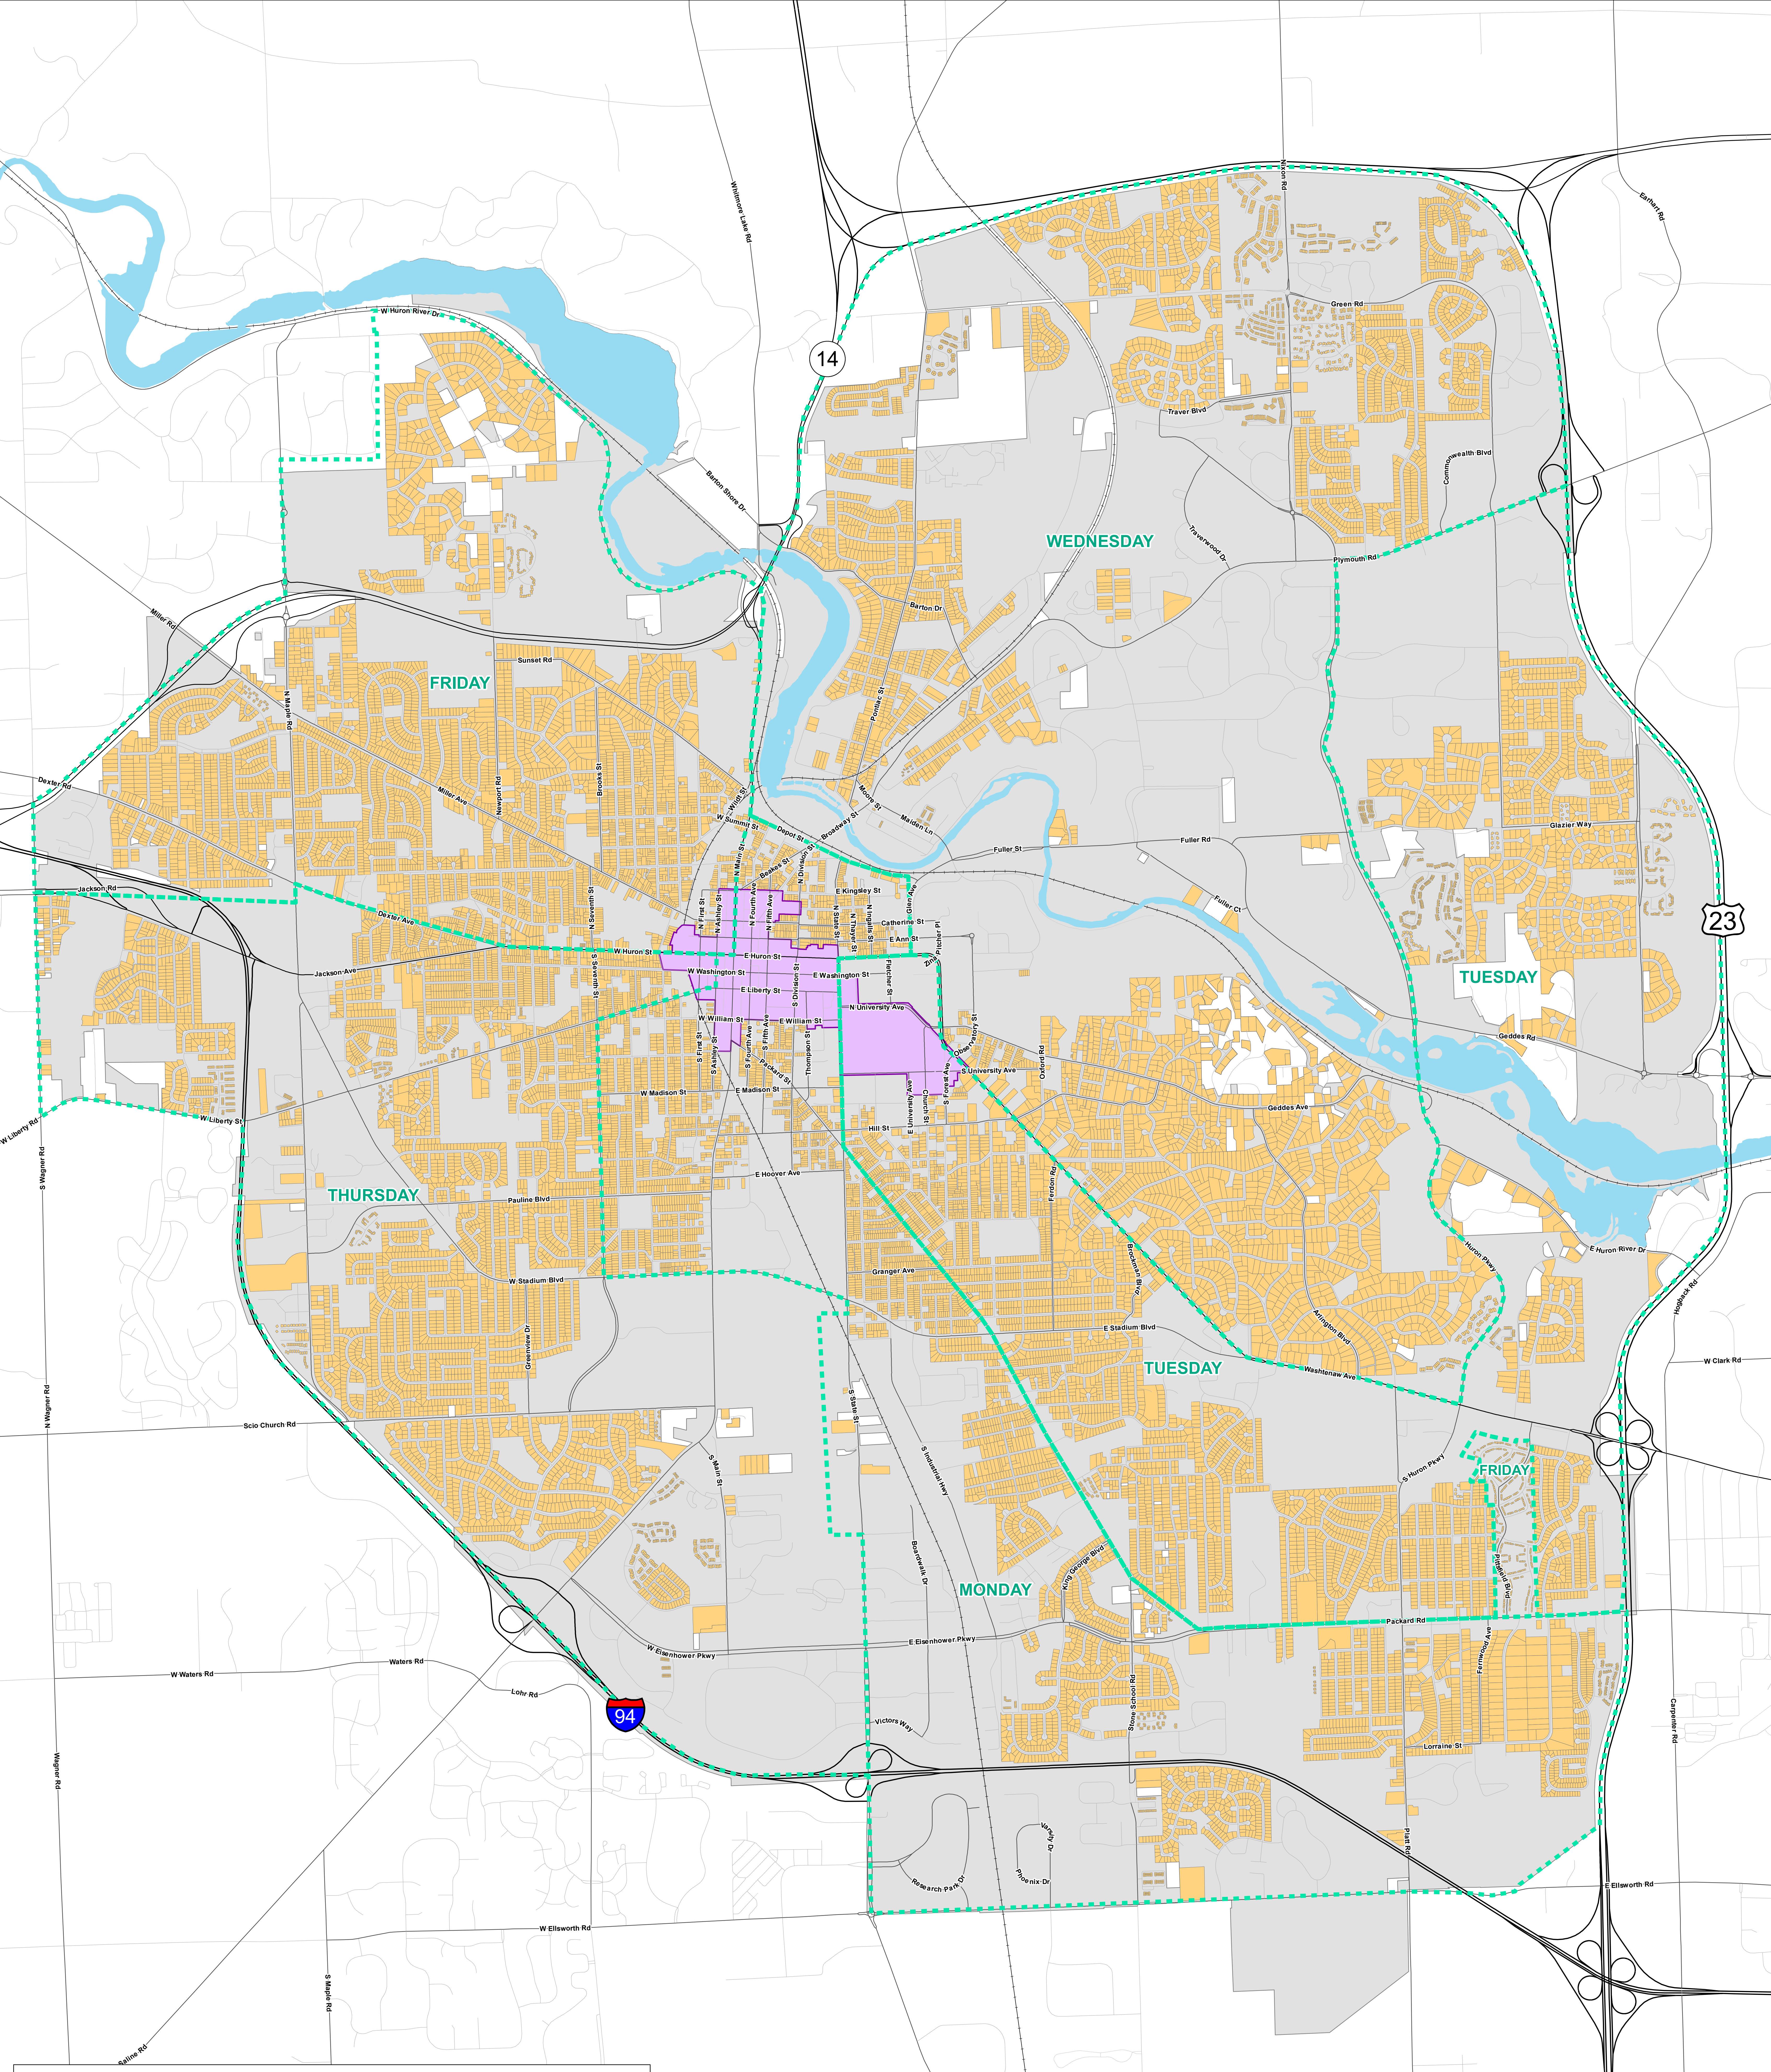

City of Ann Arbor - Residential Recycling Service Area

- Residential Recycling Service Area Boundaries
- "Downtown Core"
- Residential Properties
- Ann Arbor City Boundary

For terms of use see www.a2gov.org