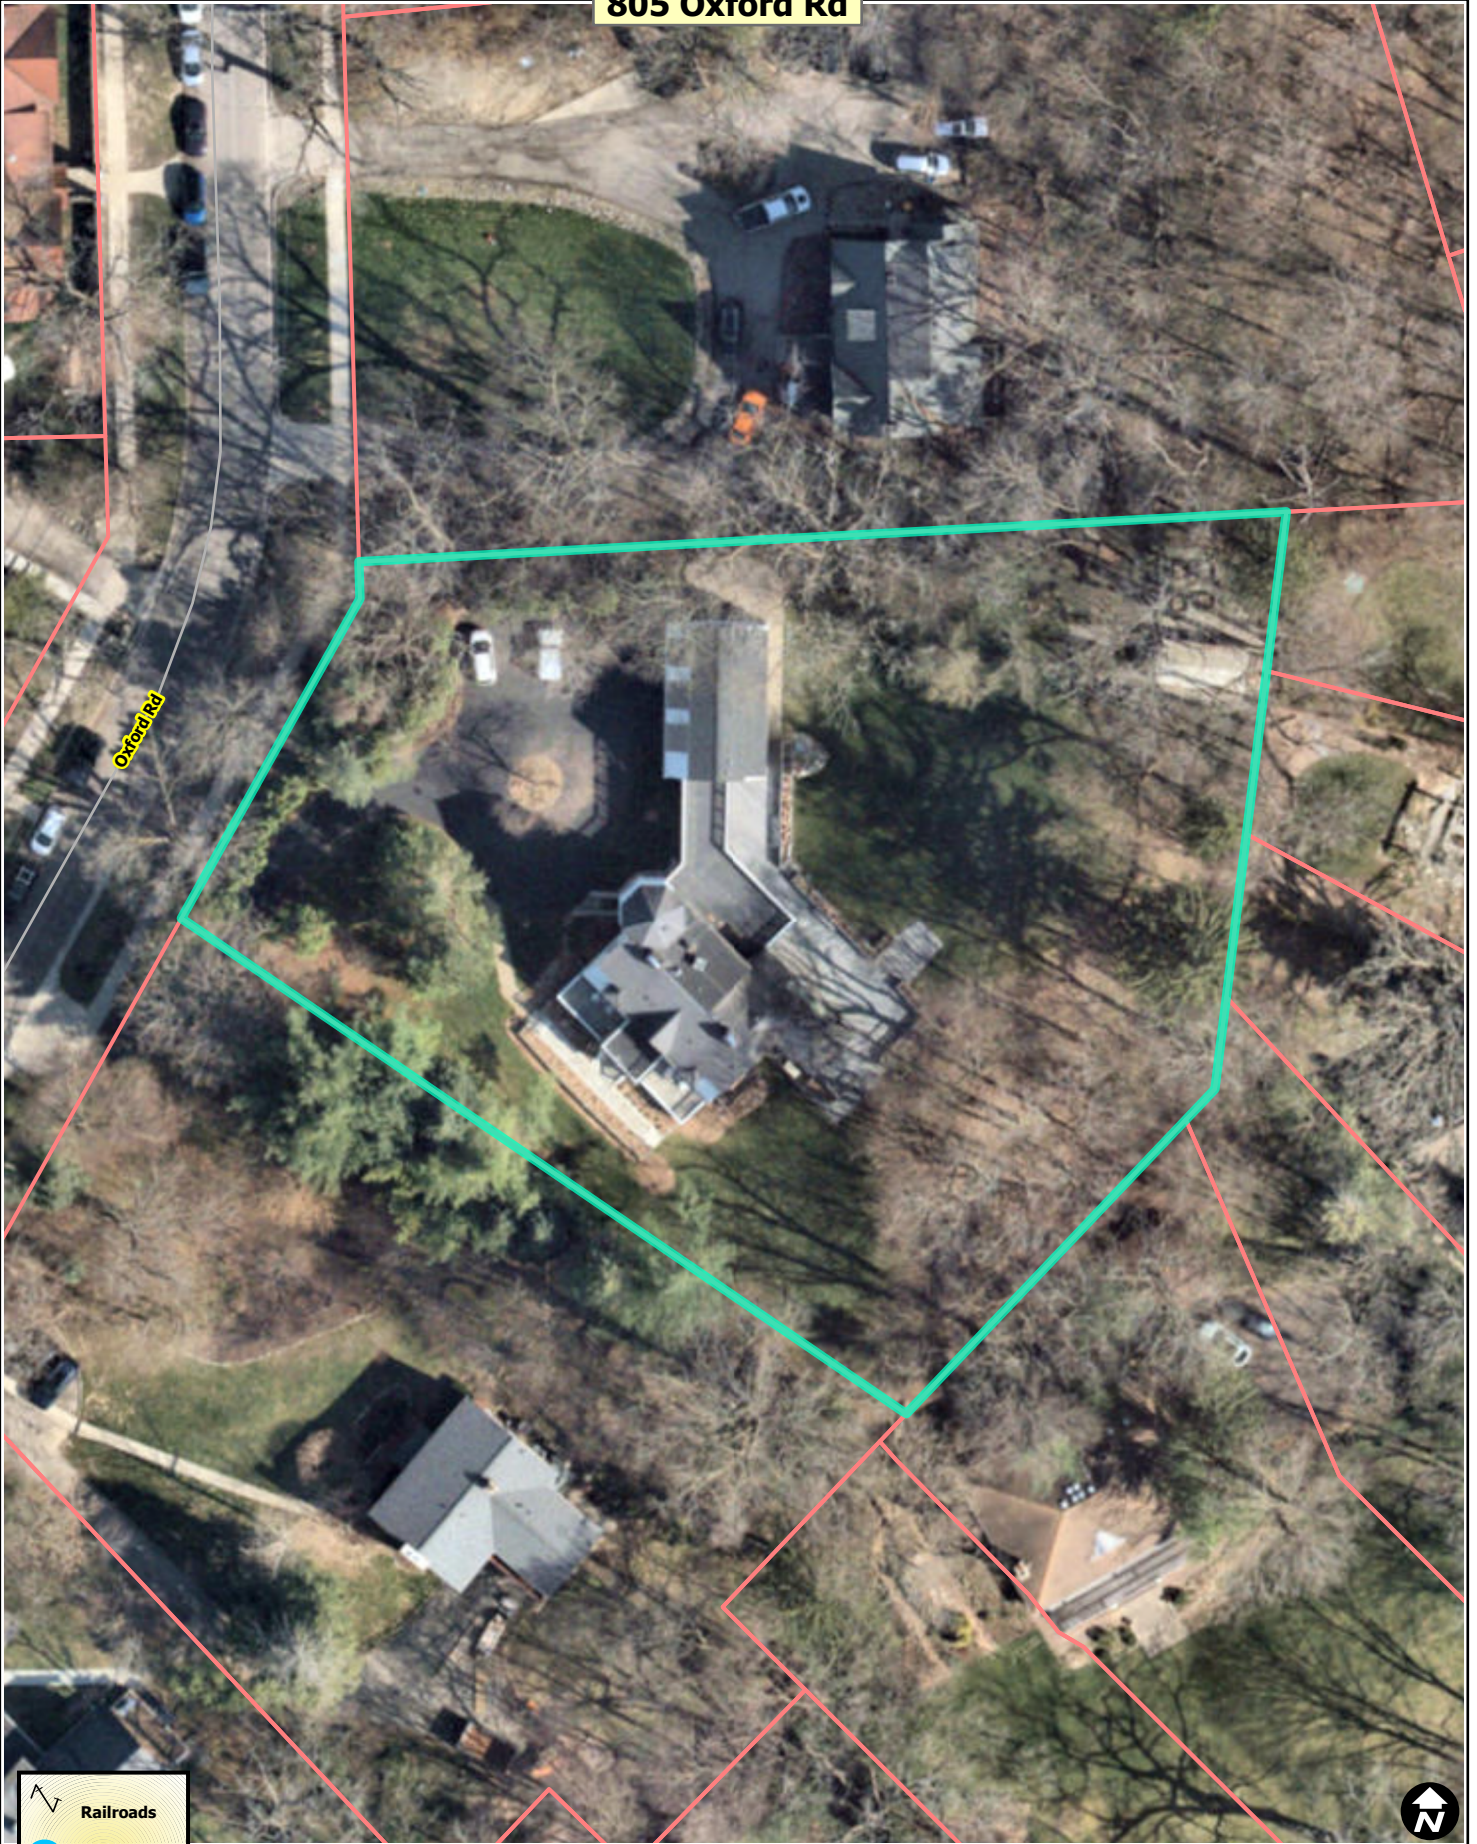

805 Oxford Rd

 Railroads
 Huron River
 Tax Parcels

Map date: 4/9/2025
Any aerial imagery is circa 2024
unless otherwise noted
Terms of use: www.a2gov.org/terms