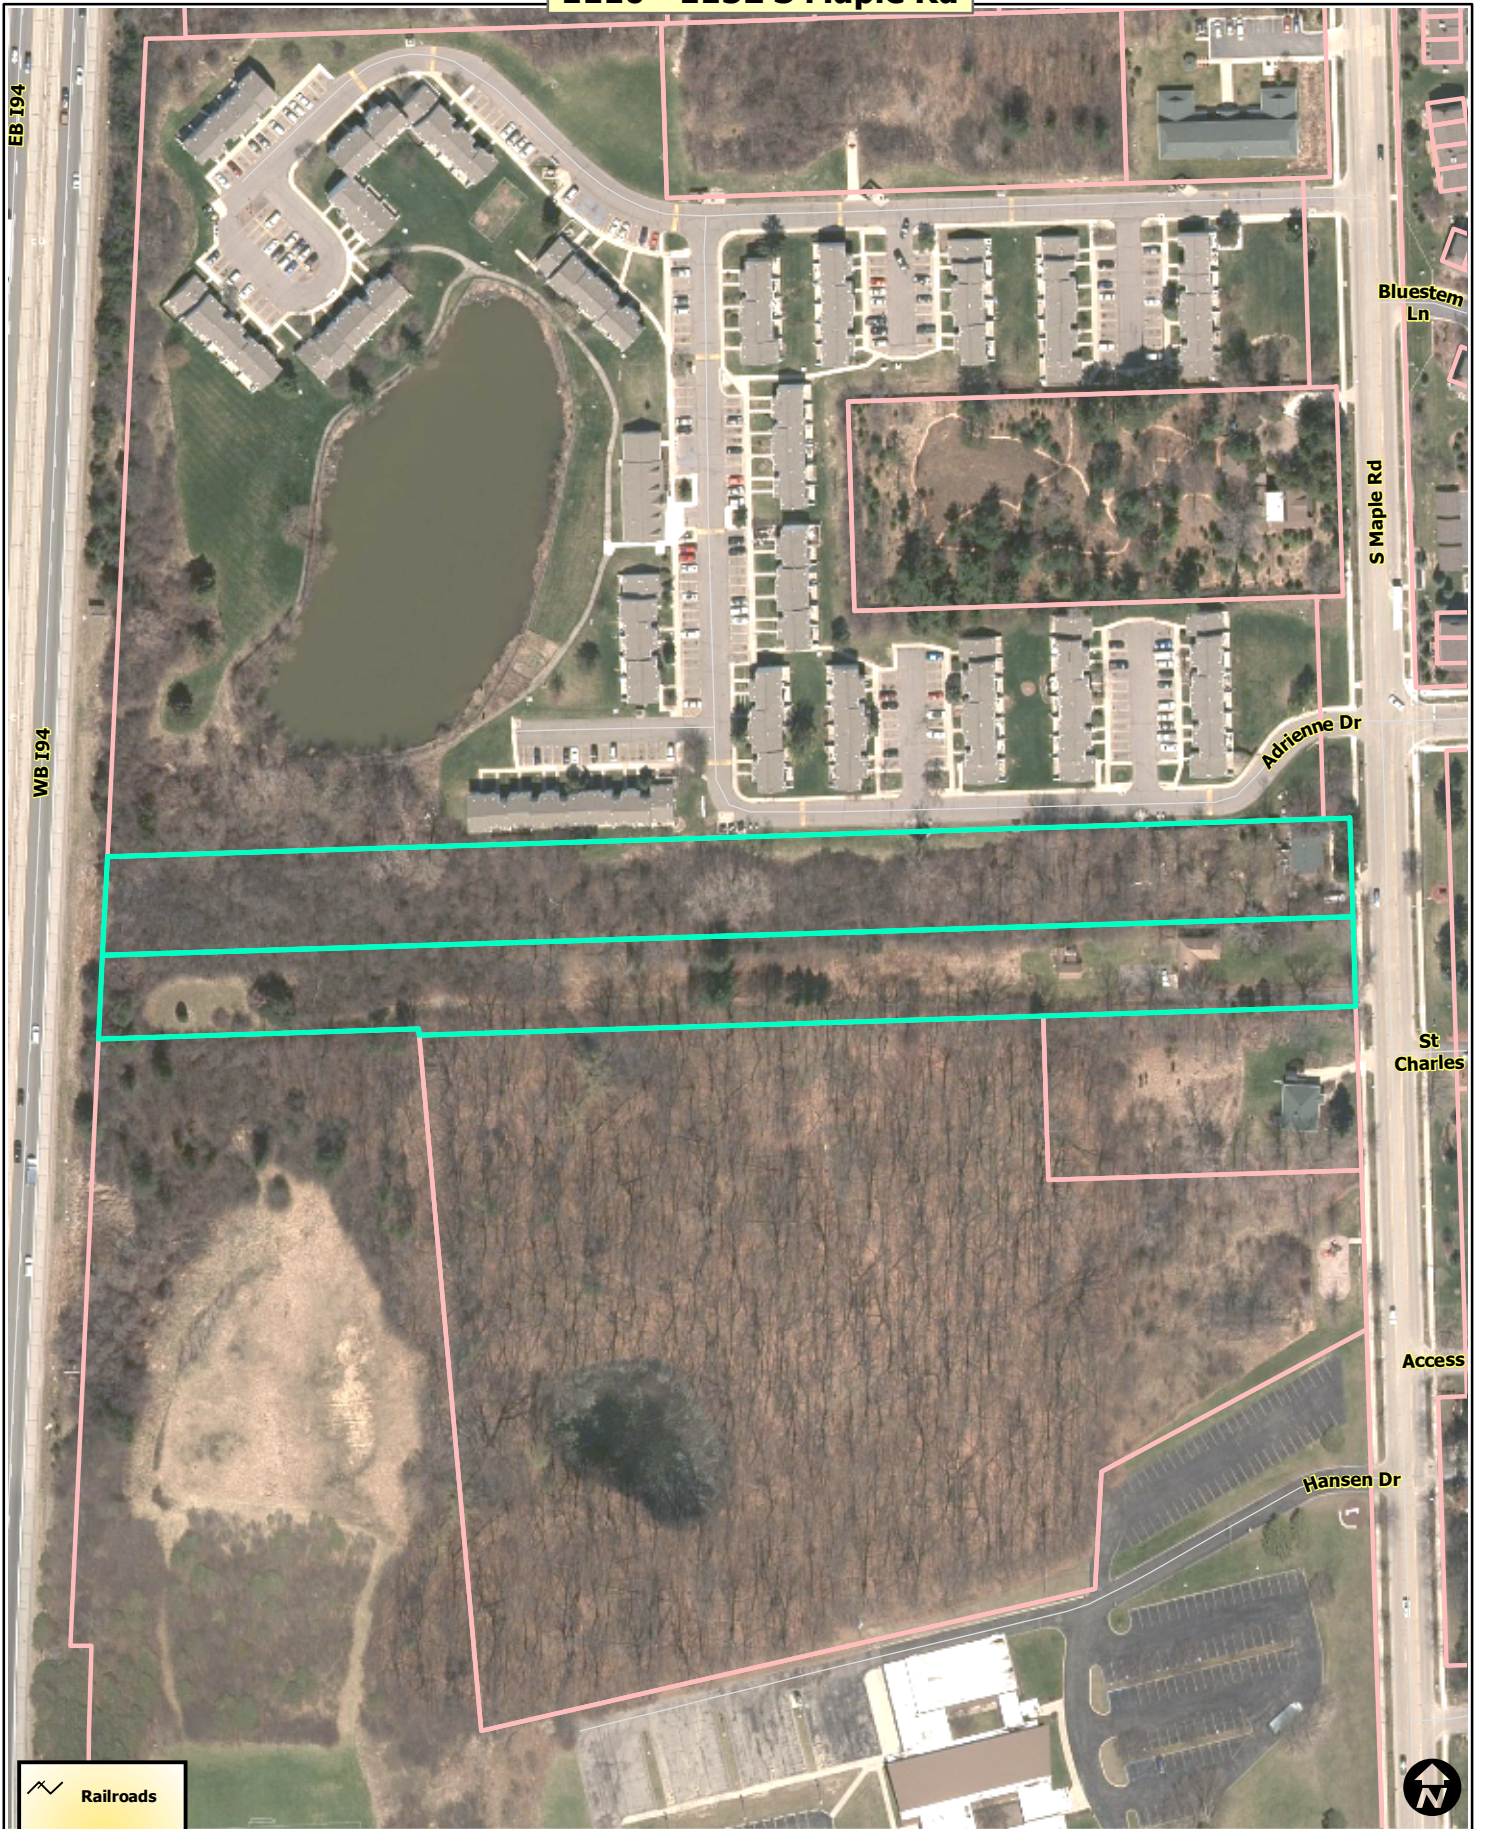

1110 - 1132 S Maple Rd

-  Railroads
-  Parcels
-  Huron River

Map date 10/3/2016  
Any aerial imagery is circa 2015  
unless otherwise noted  
Terms of use: [www.a2gov.org/terms](http://www.a2gov.org/terms)