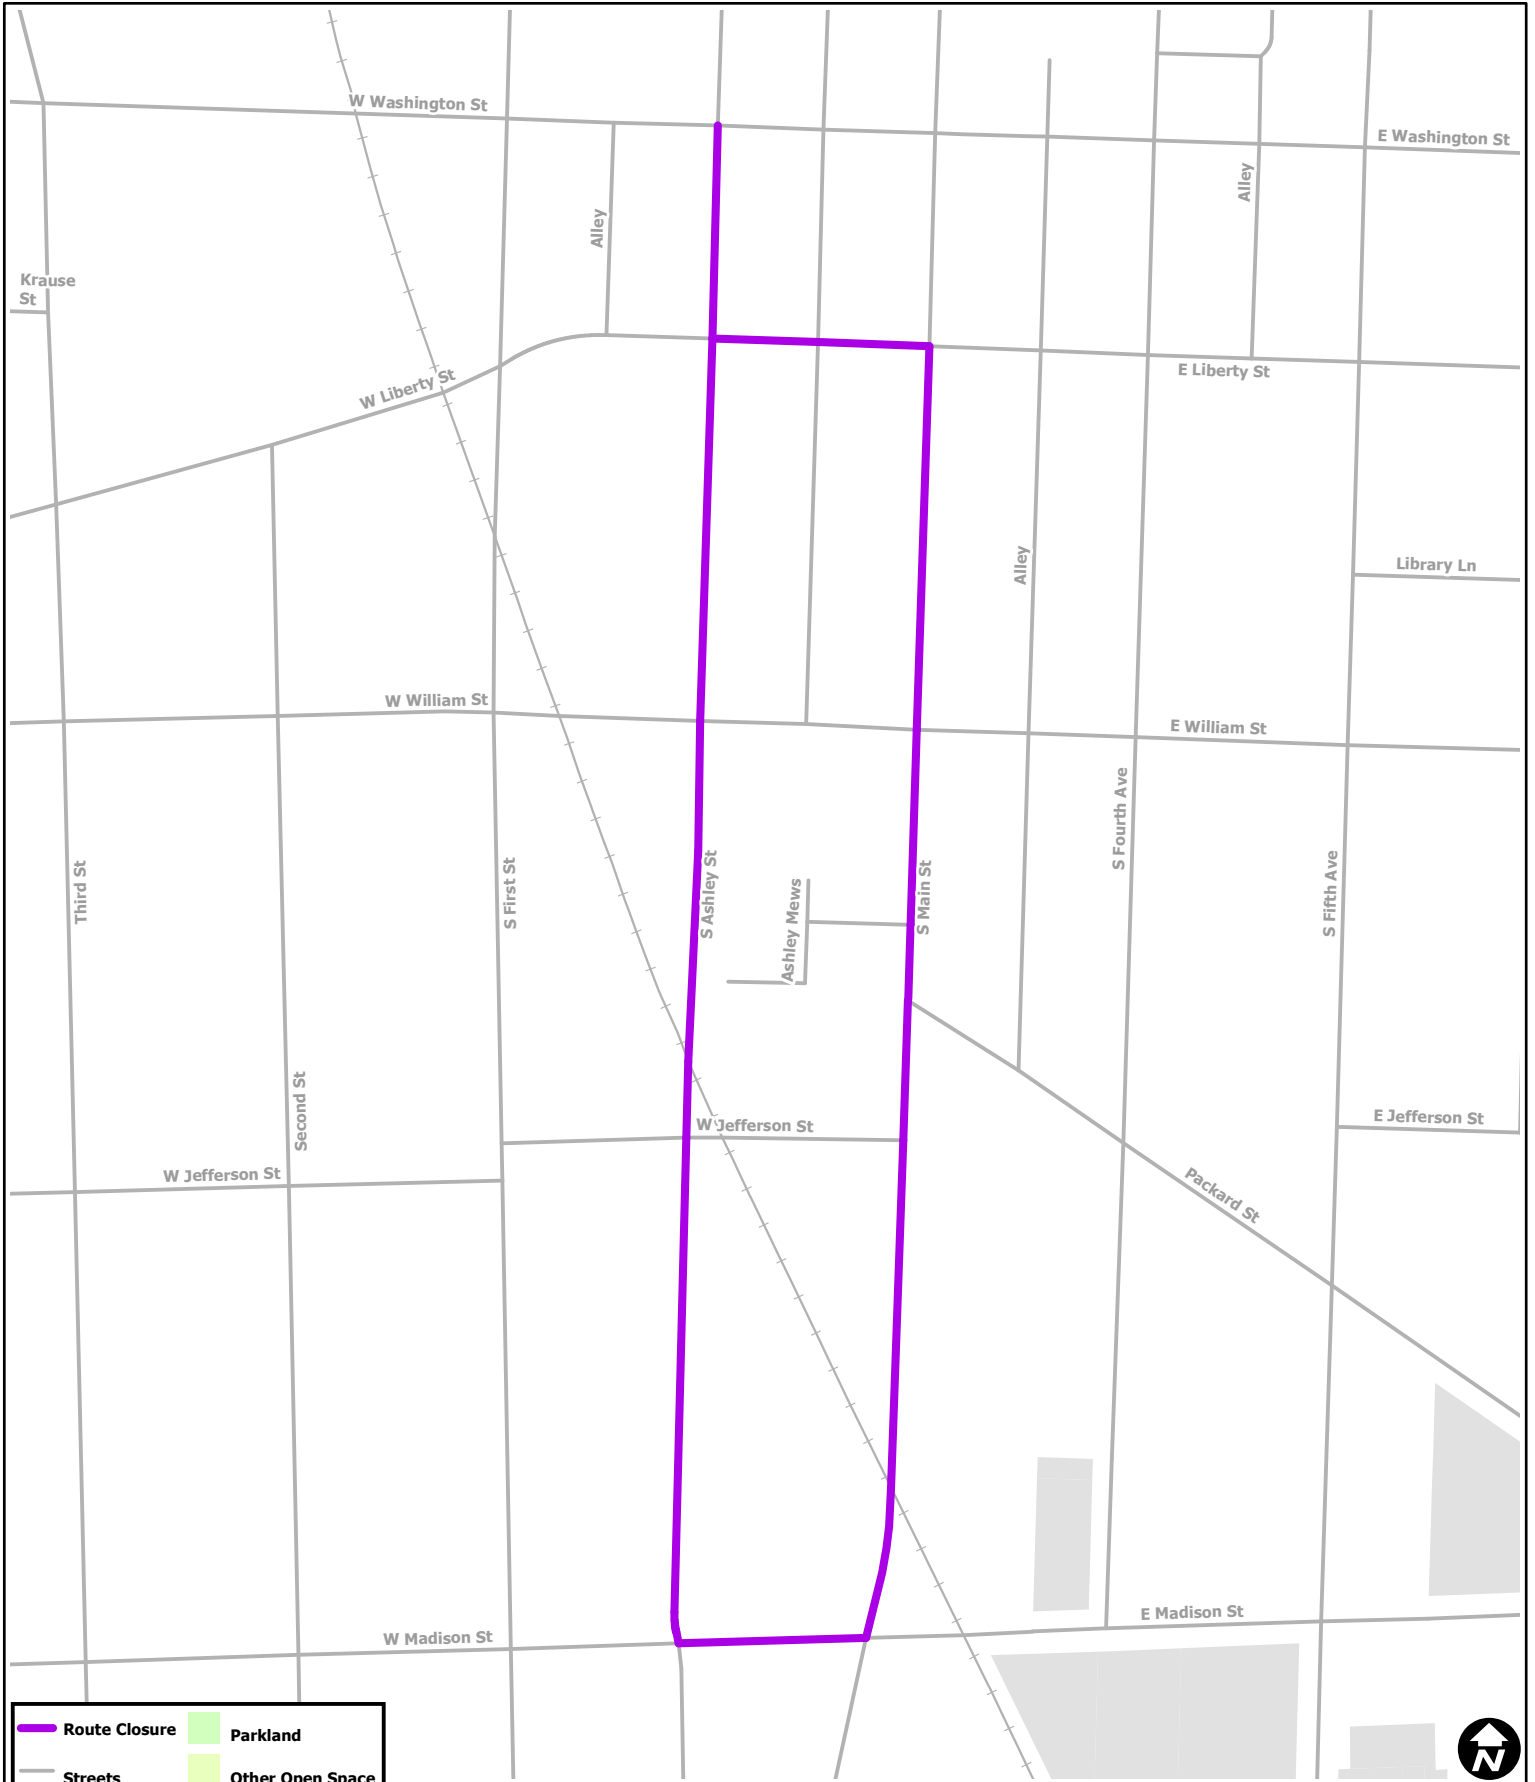

Time to Teal Fun Run

	Route Closure		Parkland
	Streets		Other Open Space
	Railroads		AAPS Schools
			University Land
			Huron River

Any aerial imagery is circa 2020 unless otherwise noted
 Terms of use: www.a2gov.org/terms