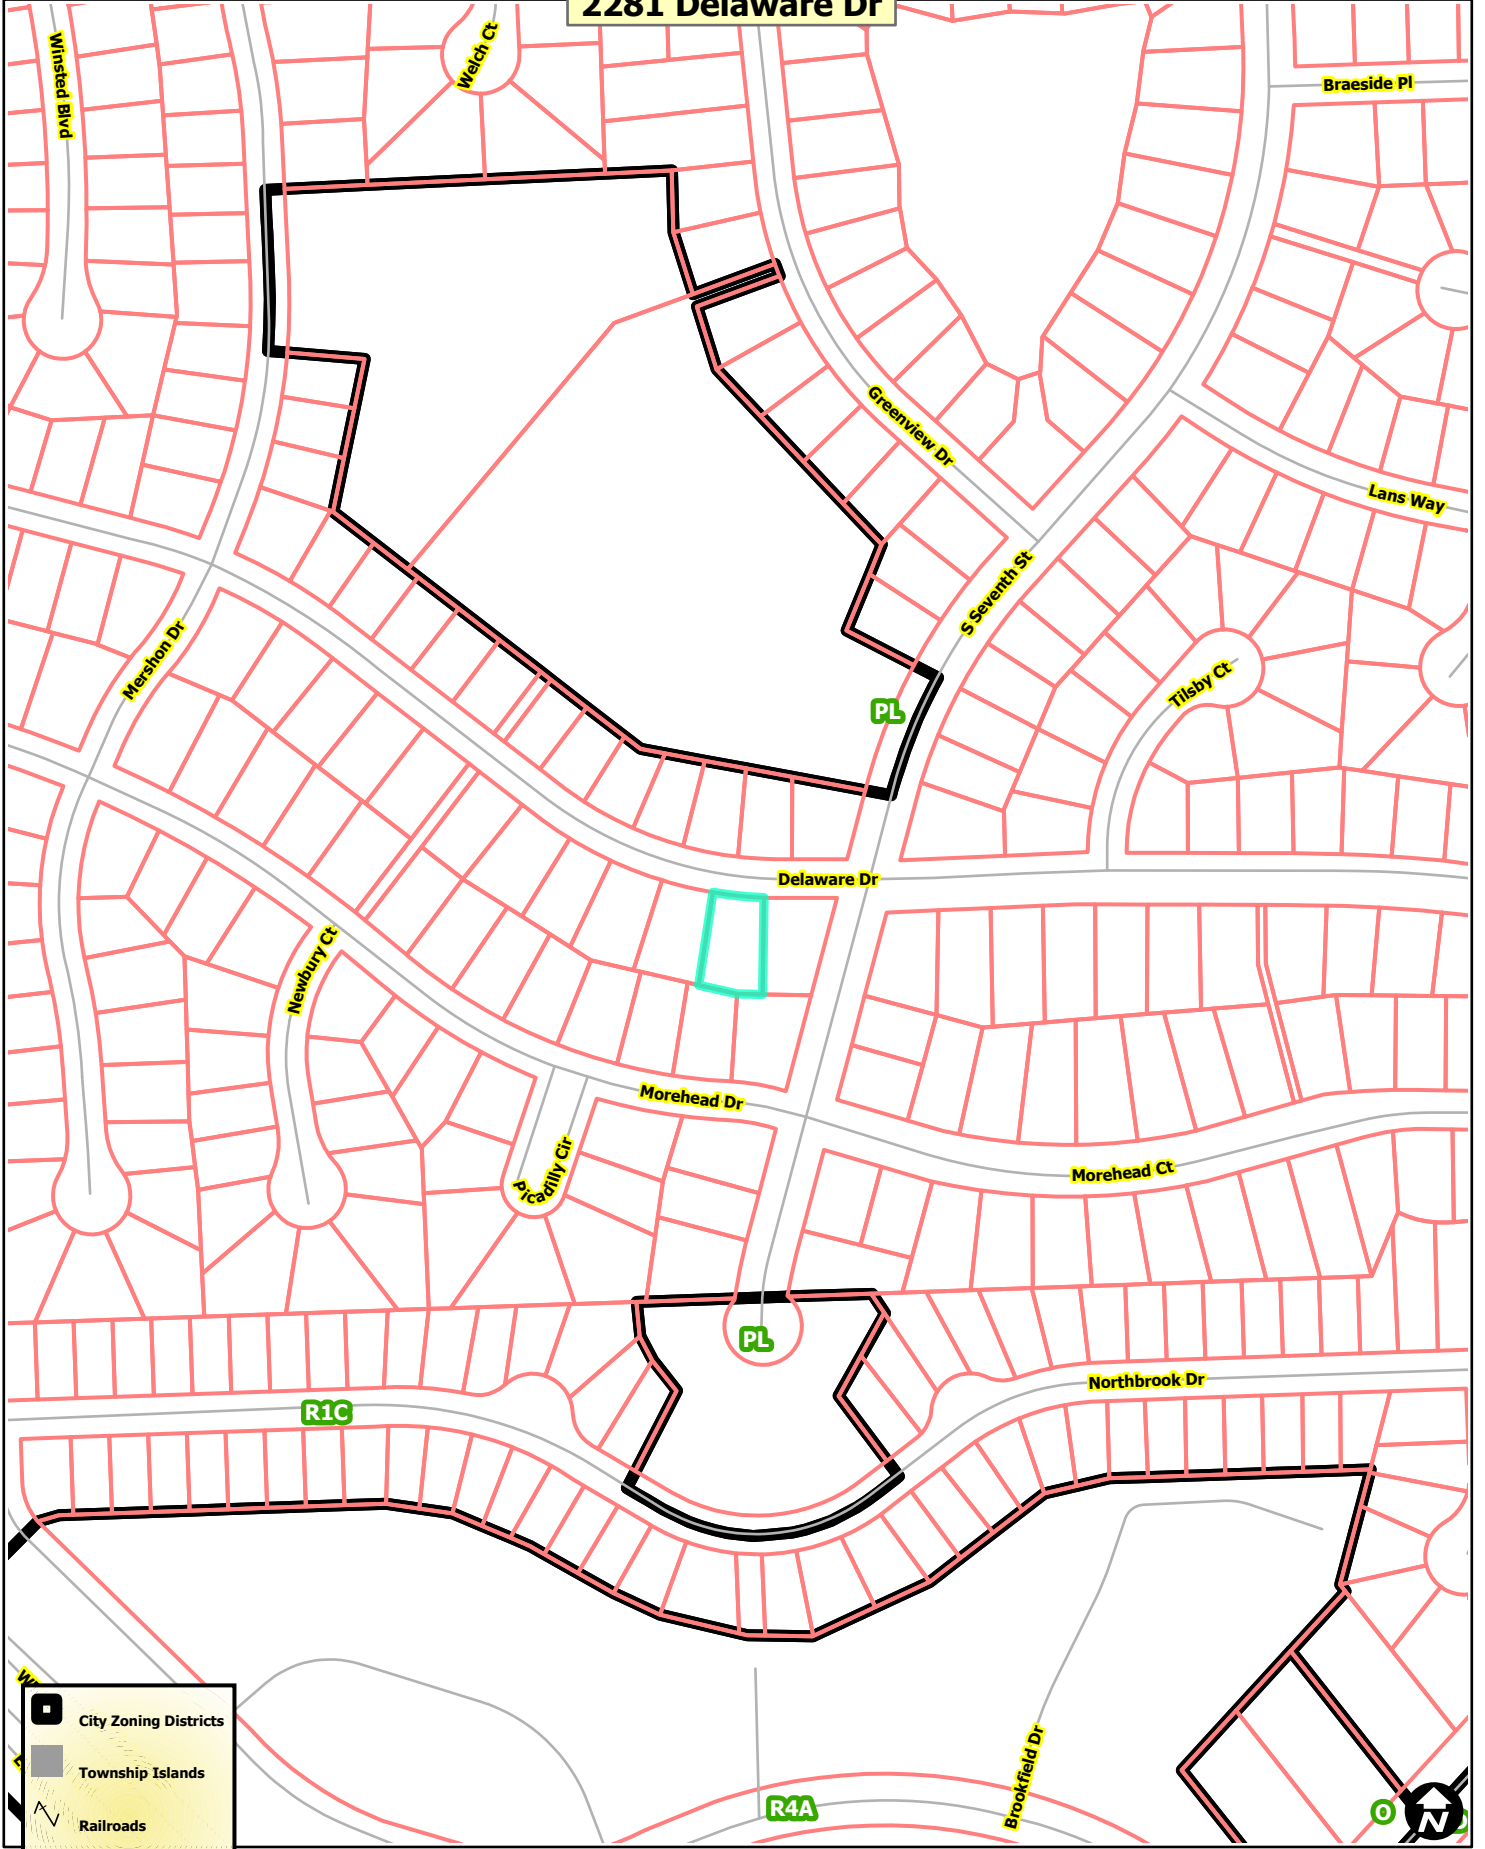

2281 Delaware Dr

- City Zoning Districts
- Township Islands
- Railroads
- Huron River
- Tax Parcels

Map date: 9/27/2024
Any aerial imagery is circa 2024 unless otherwise noted
Terms of use: www.a2gov.org/terms