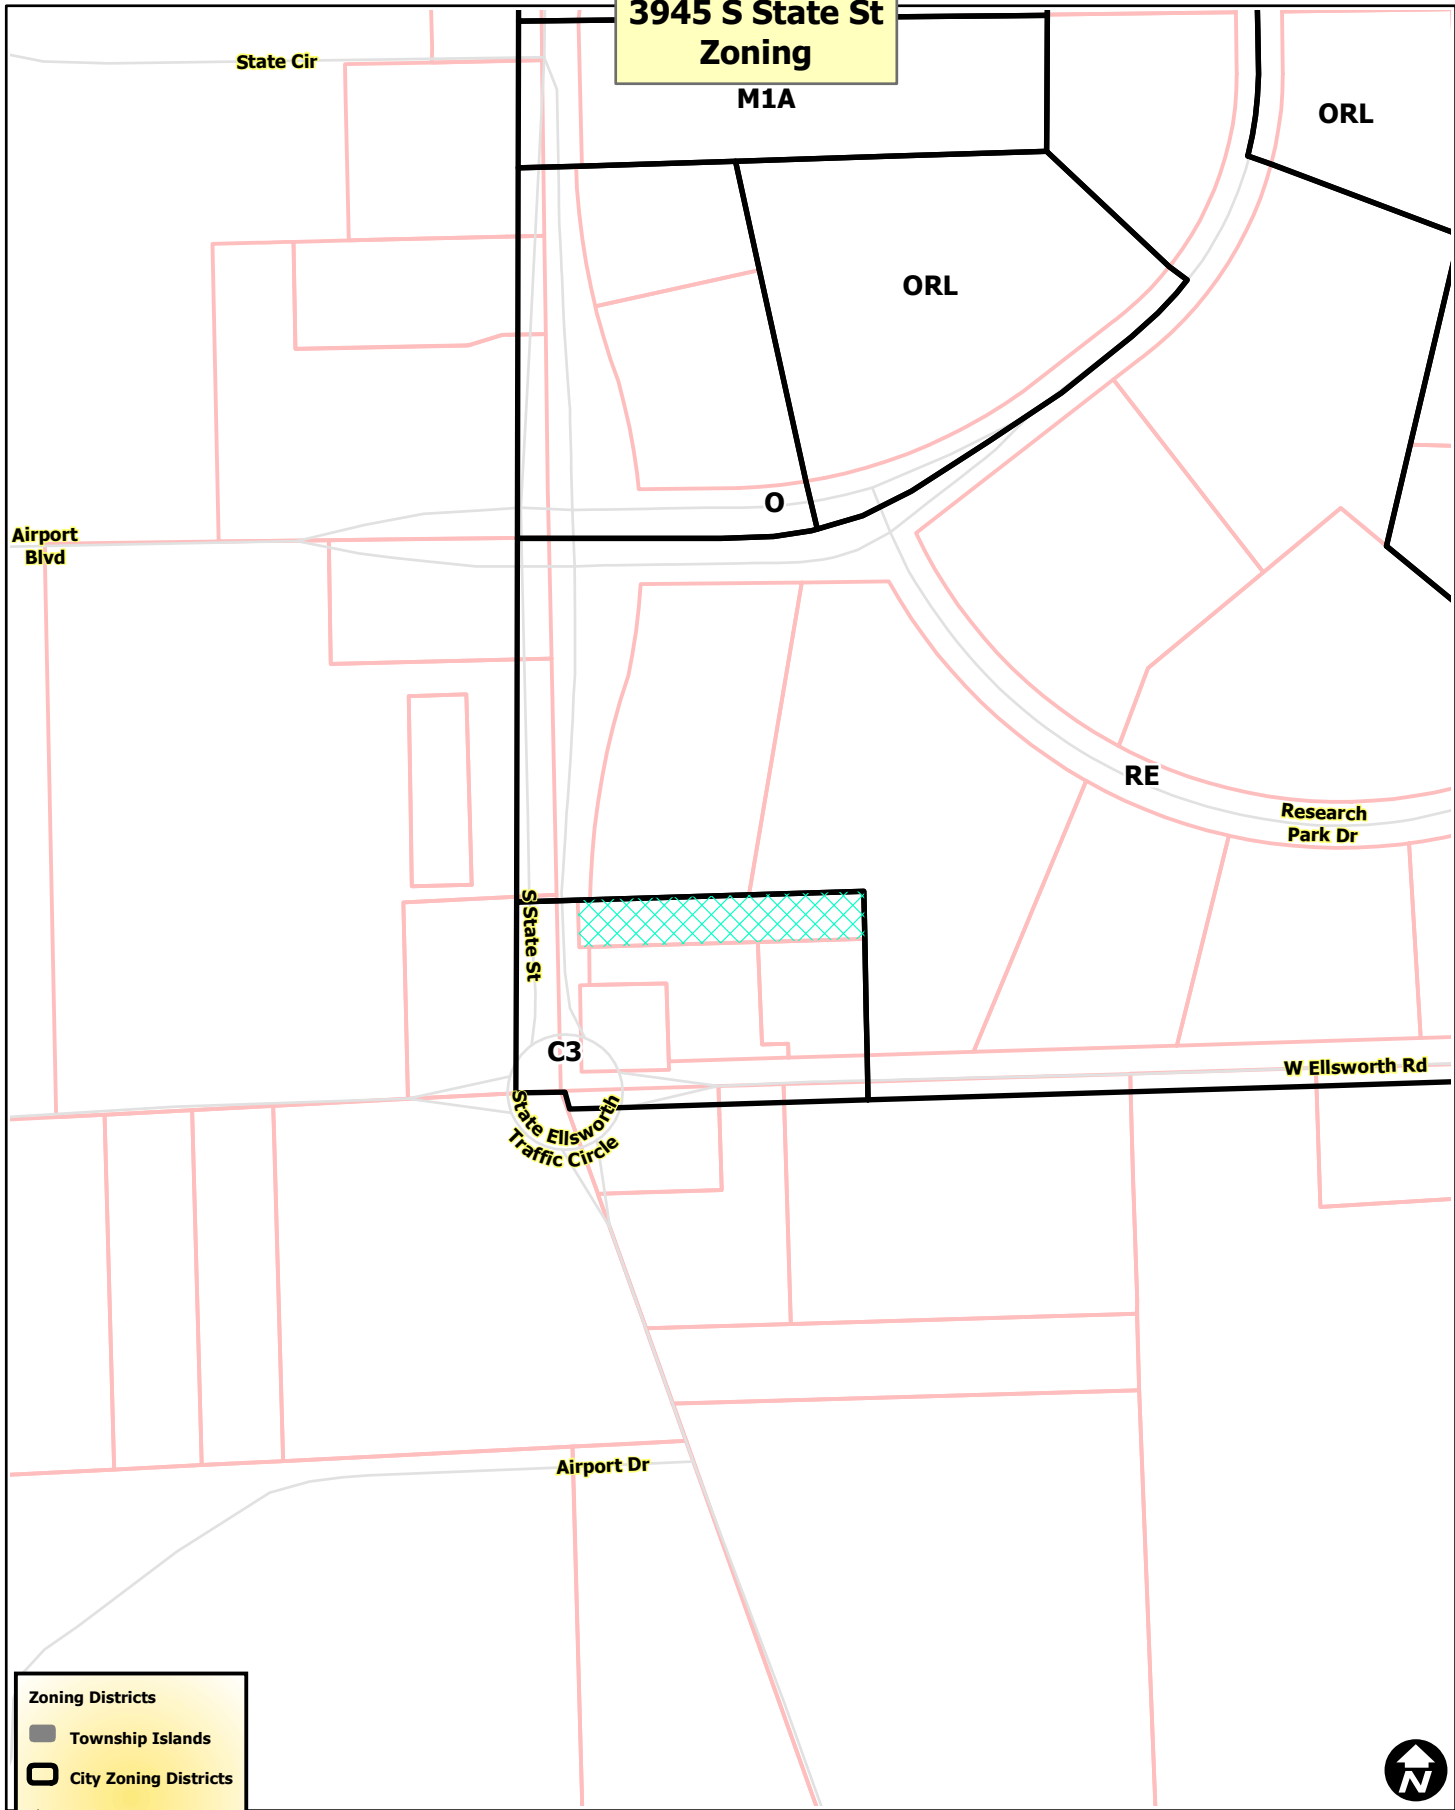

**3945 S State St
Zoning**

Zoning Districts

- Township Islands
- City Zoning Districts
- Railroads
- Parcels
- Huron River

Map date: 5/1/2015
Any aerial imagery is circa 2012 unless otherwise noted
Terms of use: www.a2gov.org/terms