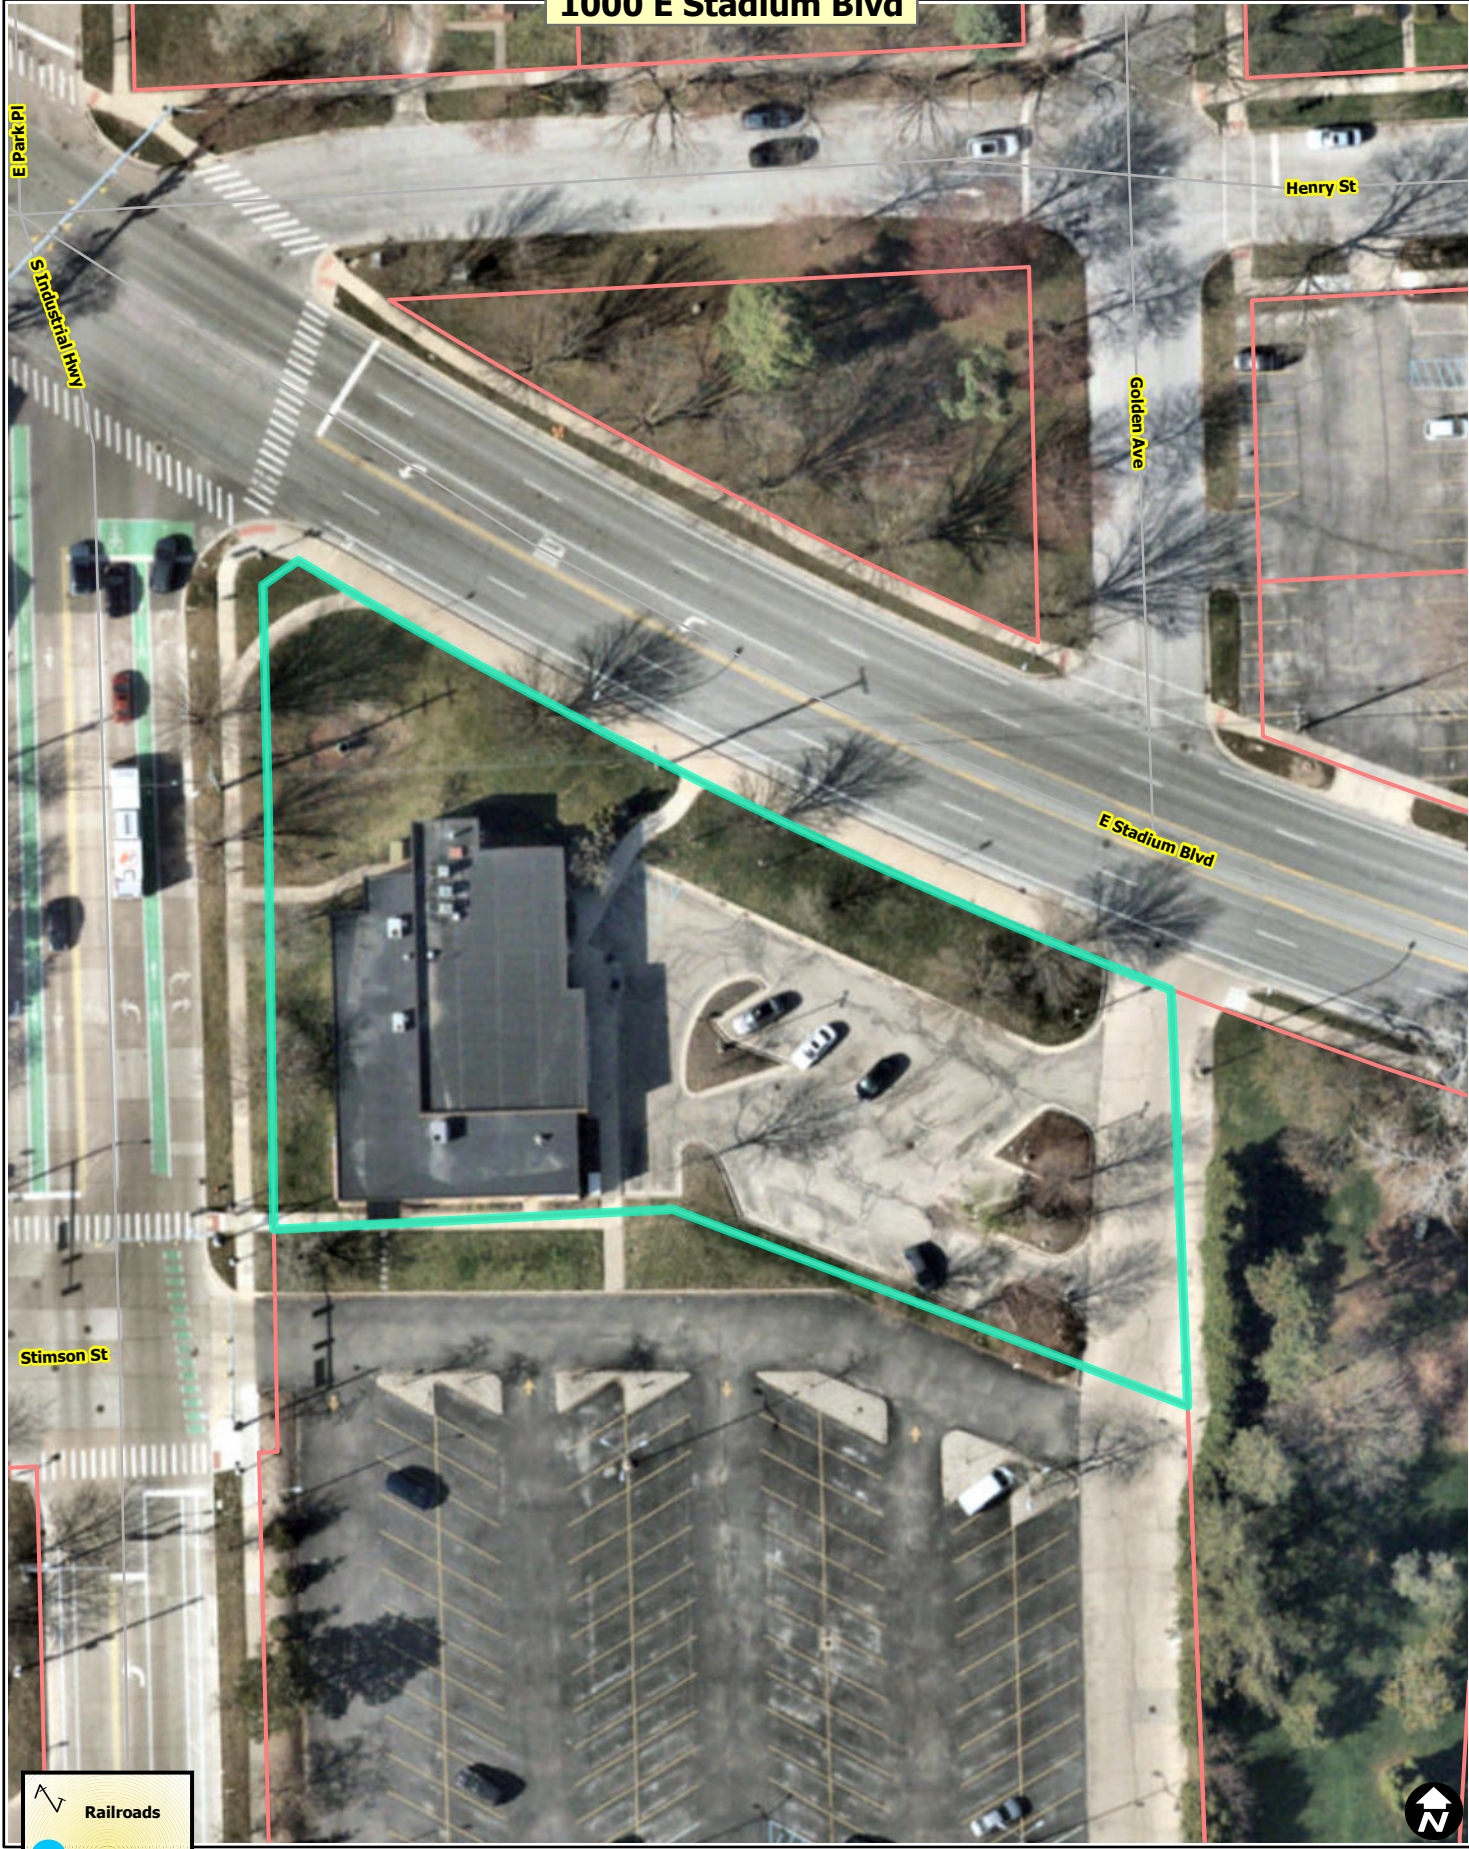

1000 E Stadium Blvd

↖ Railroads  
● Huron River  
○ Tax Parcels

Map date: 7/1/2024  
Any aerial imagery is circa 2024 unless otherwise noted  
Terms of use: [www.a2gov.org/terms](http://www.a2gov.org/terms)