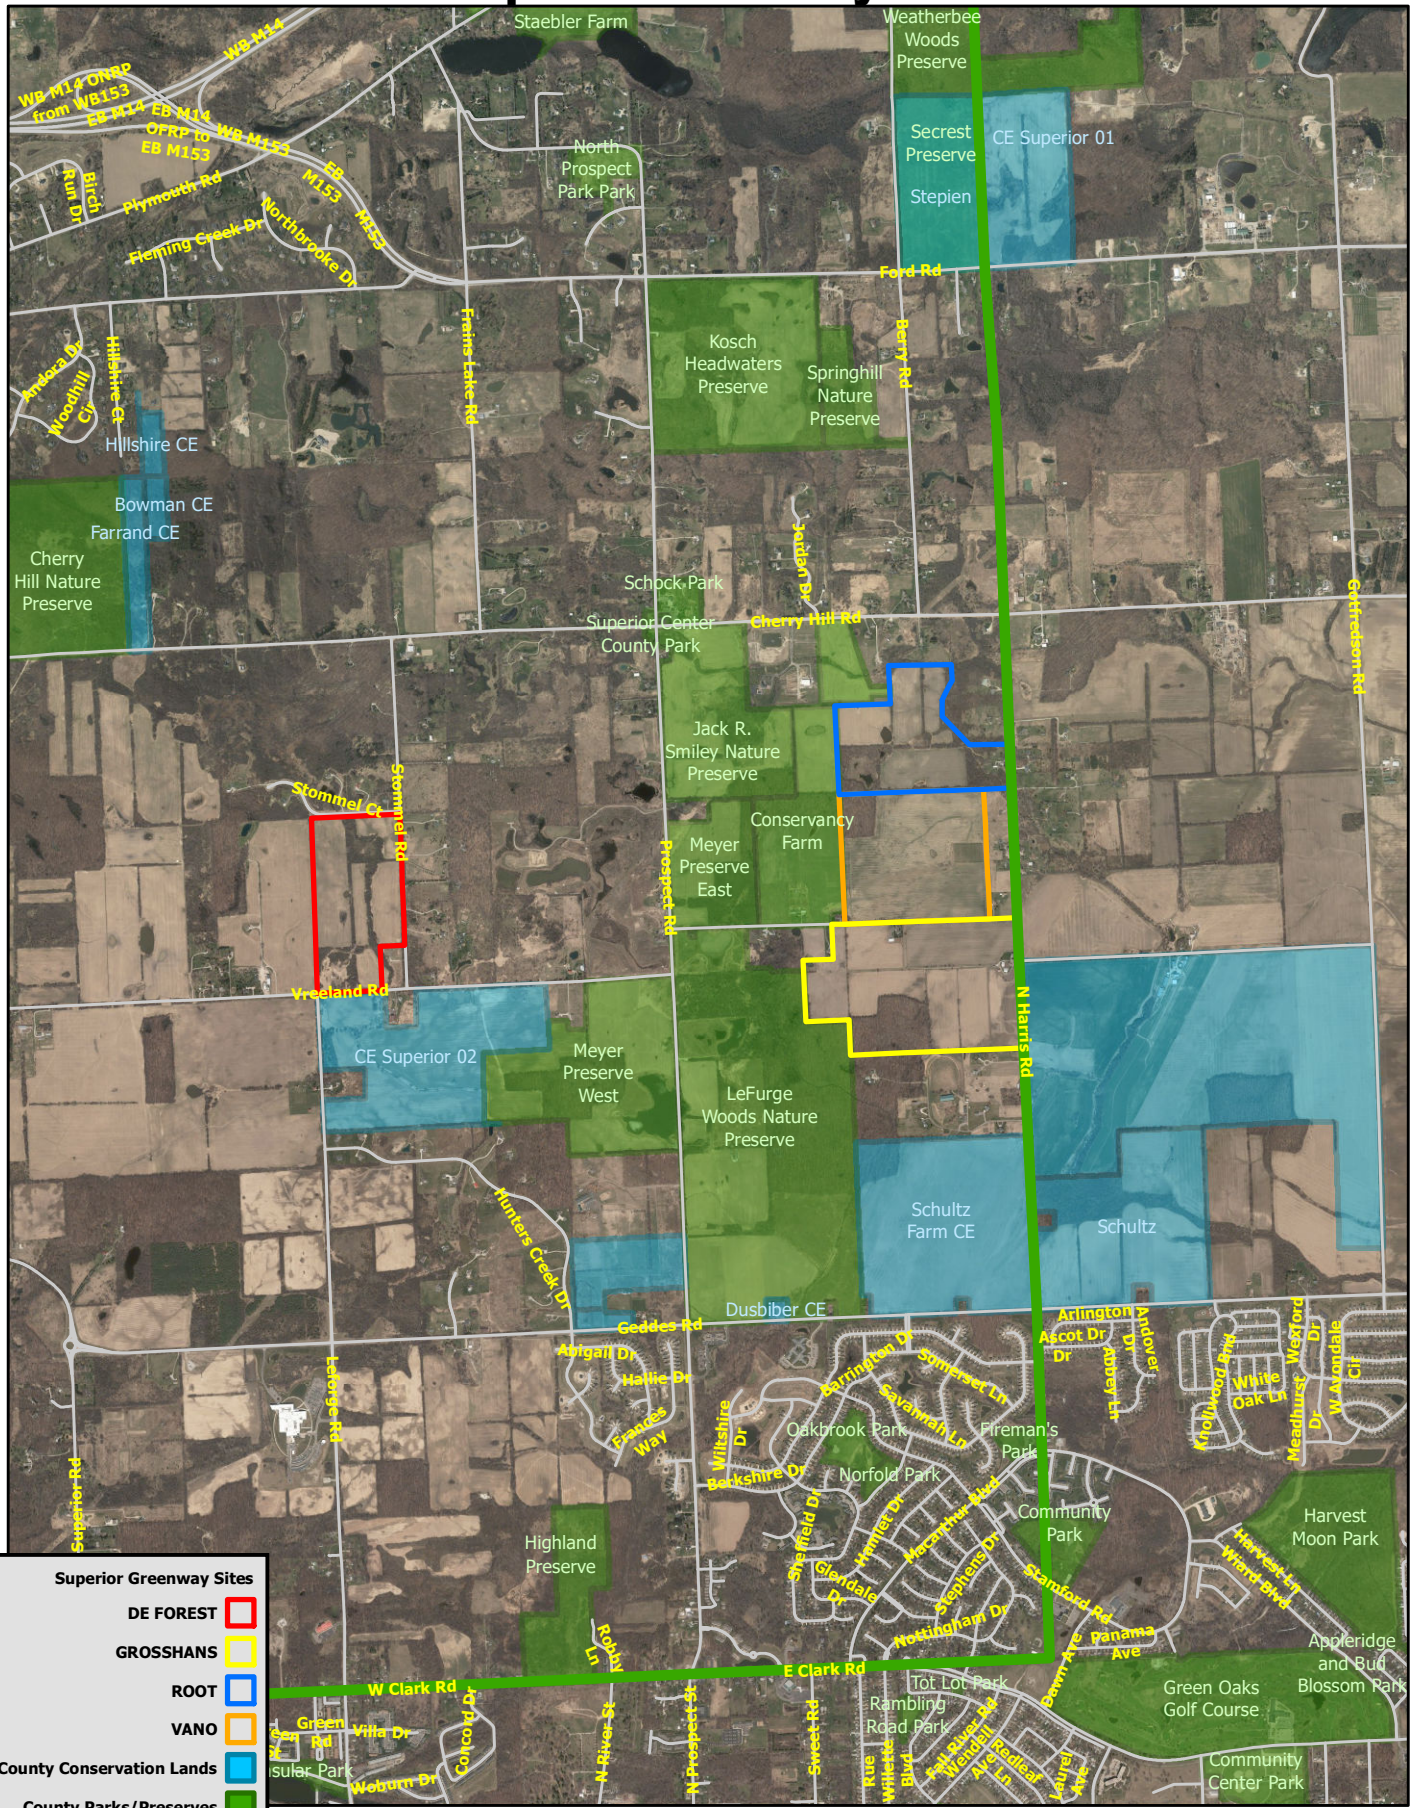

Superior Greenway Sites

Superior Greenway Sites

- DE FOREST
- GROSSHANS
- ROOT
- VANO
- County Conservation Lands
- County Parks/Preserves
- Greenbelt Boundary