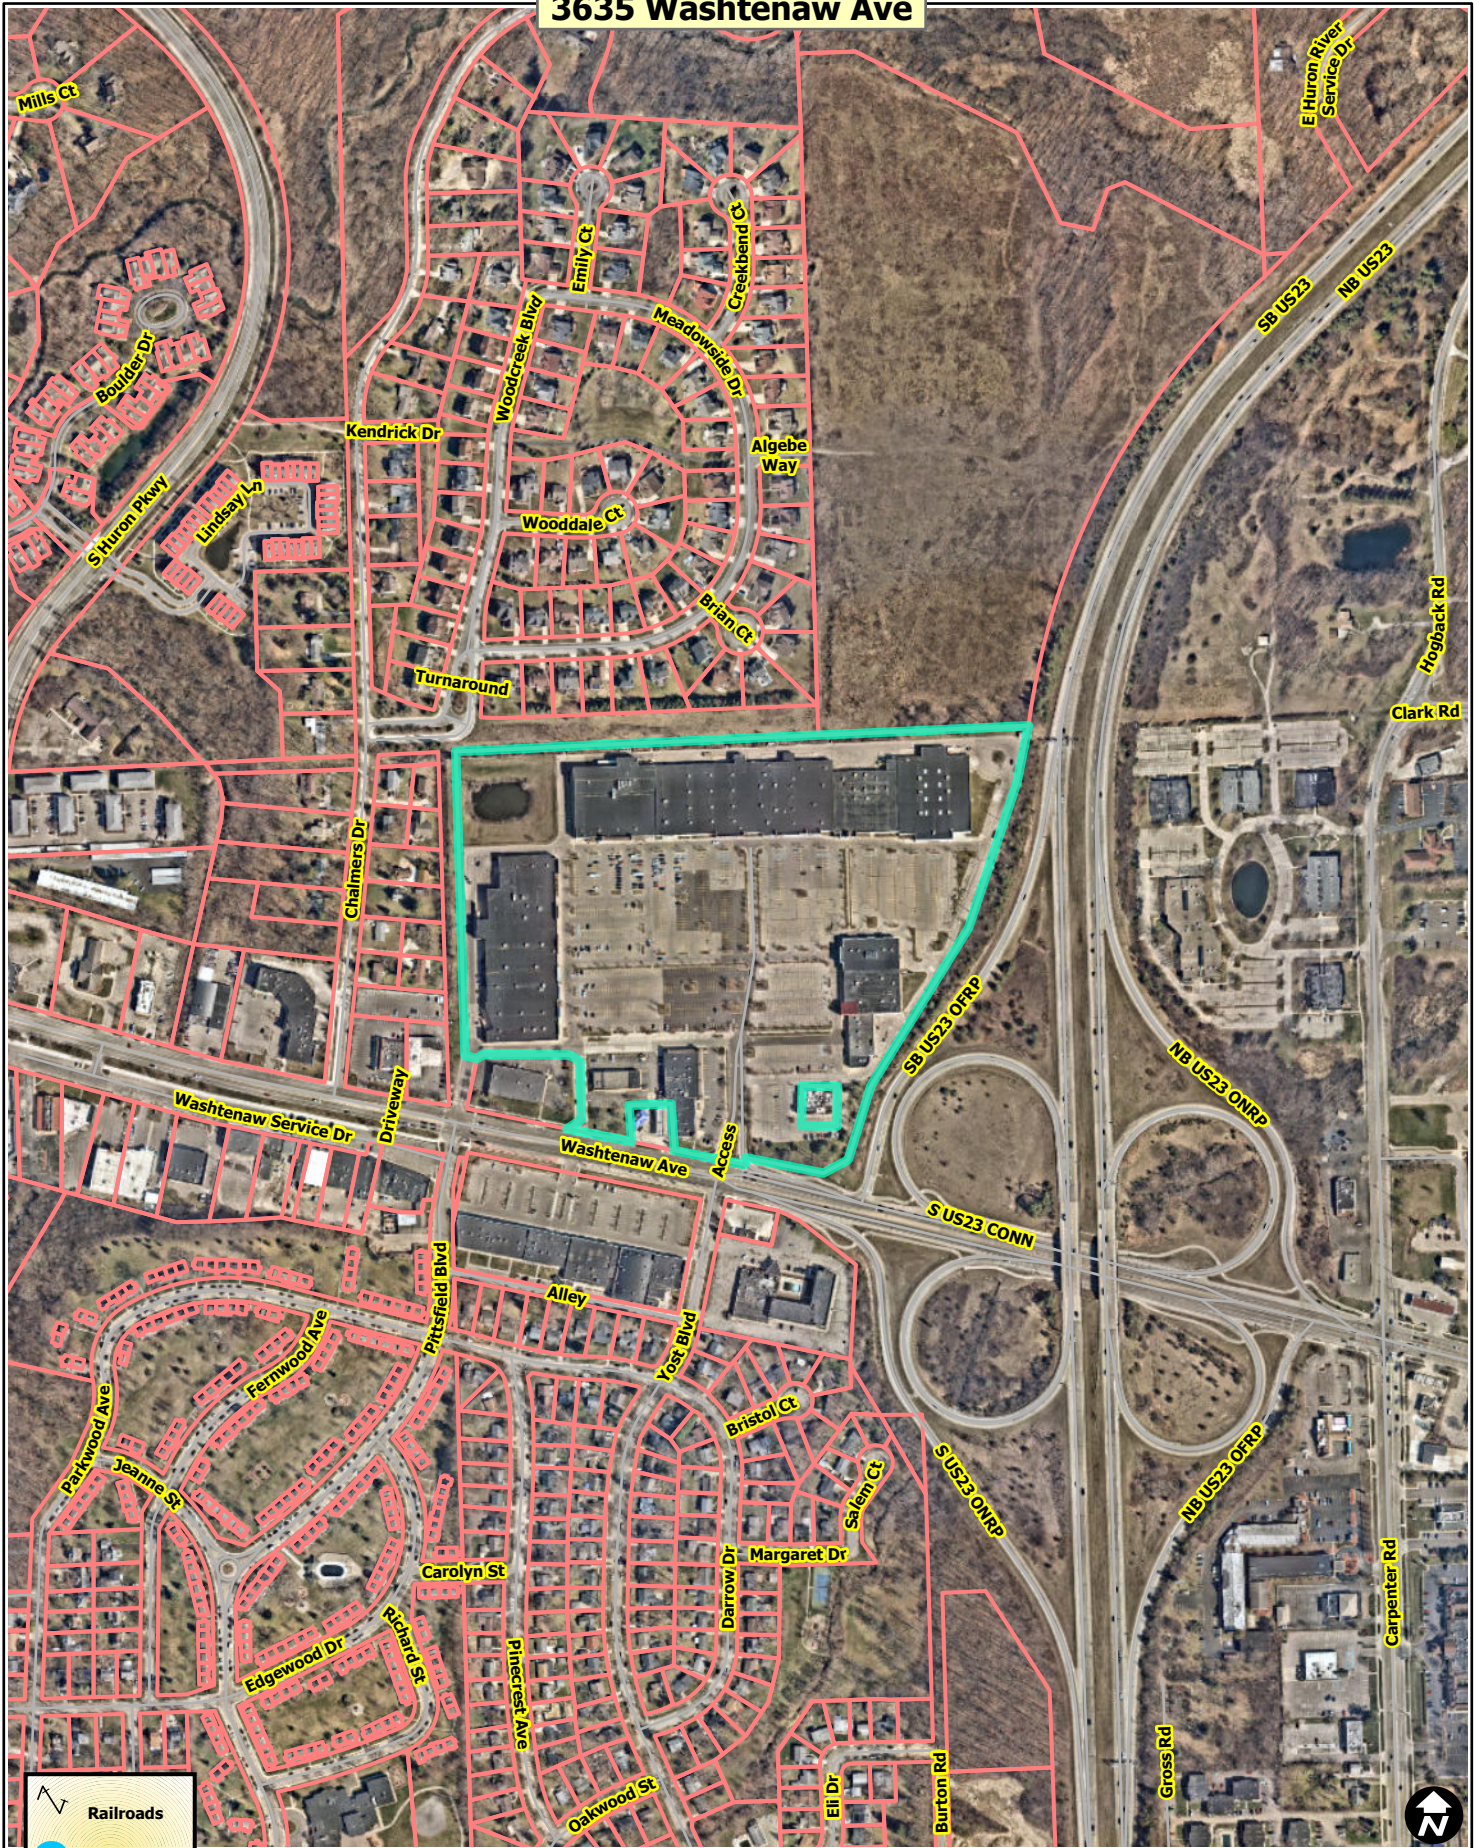

3635 Washtenaw Ave

- Railroads
- Huron River
- Tax Parcels

Map date: 3/29/2024
Any aerial imagery is circa 2023 unless otherwise noted
Terms of use: www.a2gov.org/terms