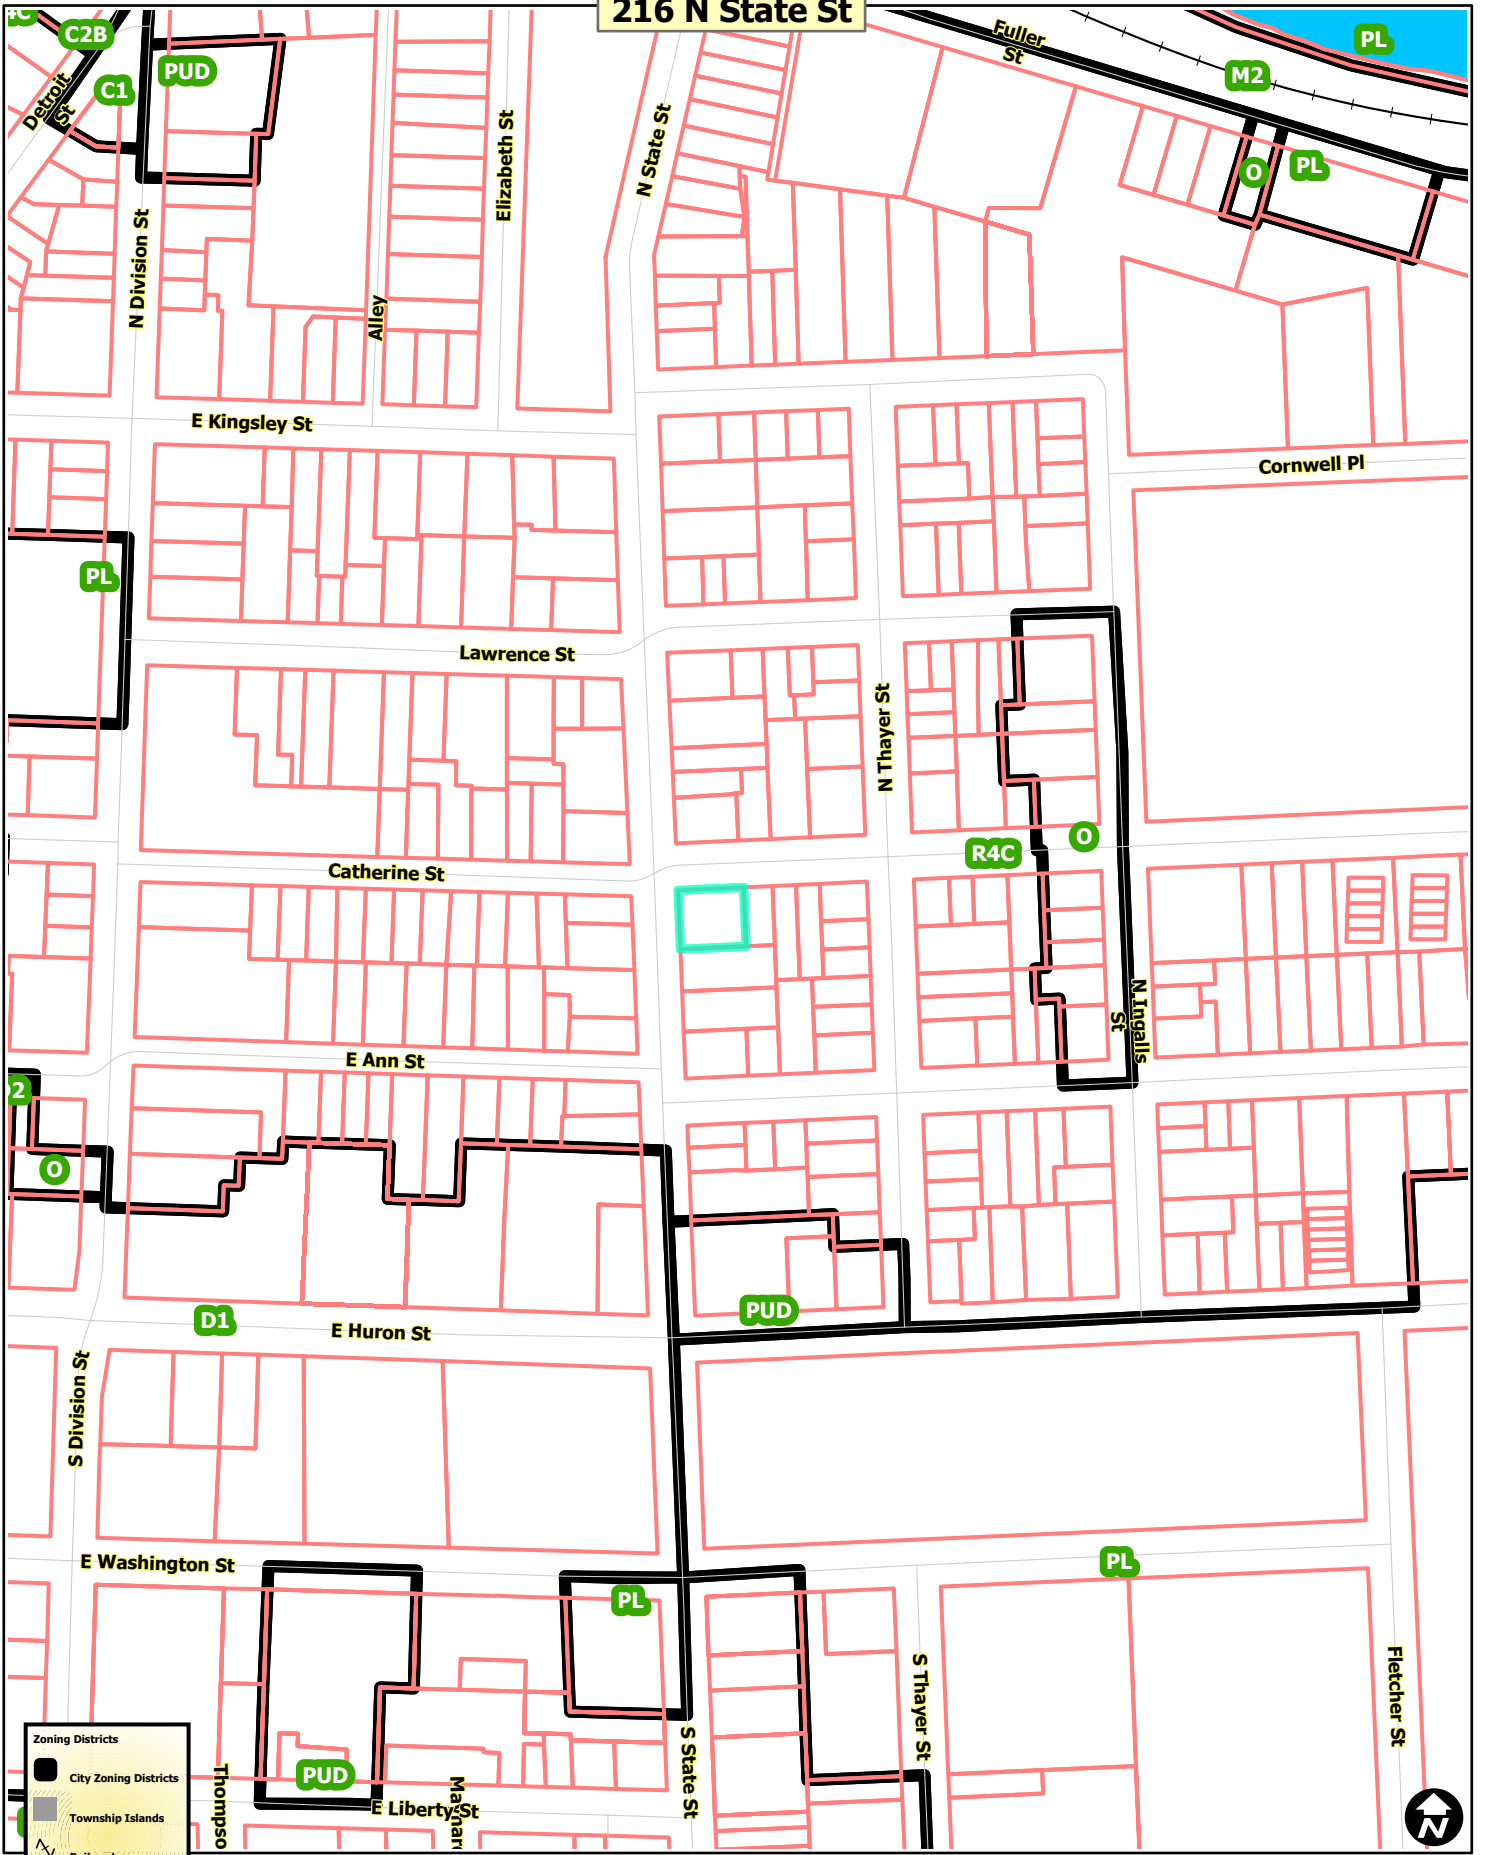

# 216 N State St

**Zoning Districts**

- City Zoning Districts
- Township Islands
- Railroads
- Huron River
- Tax Parcels

Map date: 2/29/2024  
Any aerial imagery is circa 2023 unless otherwise noted  
Terms of use: [www.a2gov.org/terms](http://www.a2gov.org/terms)