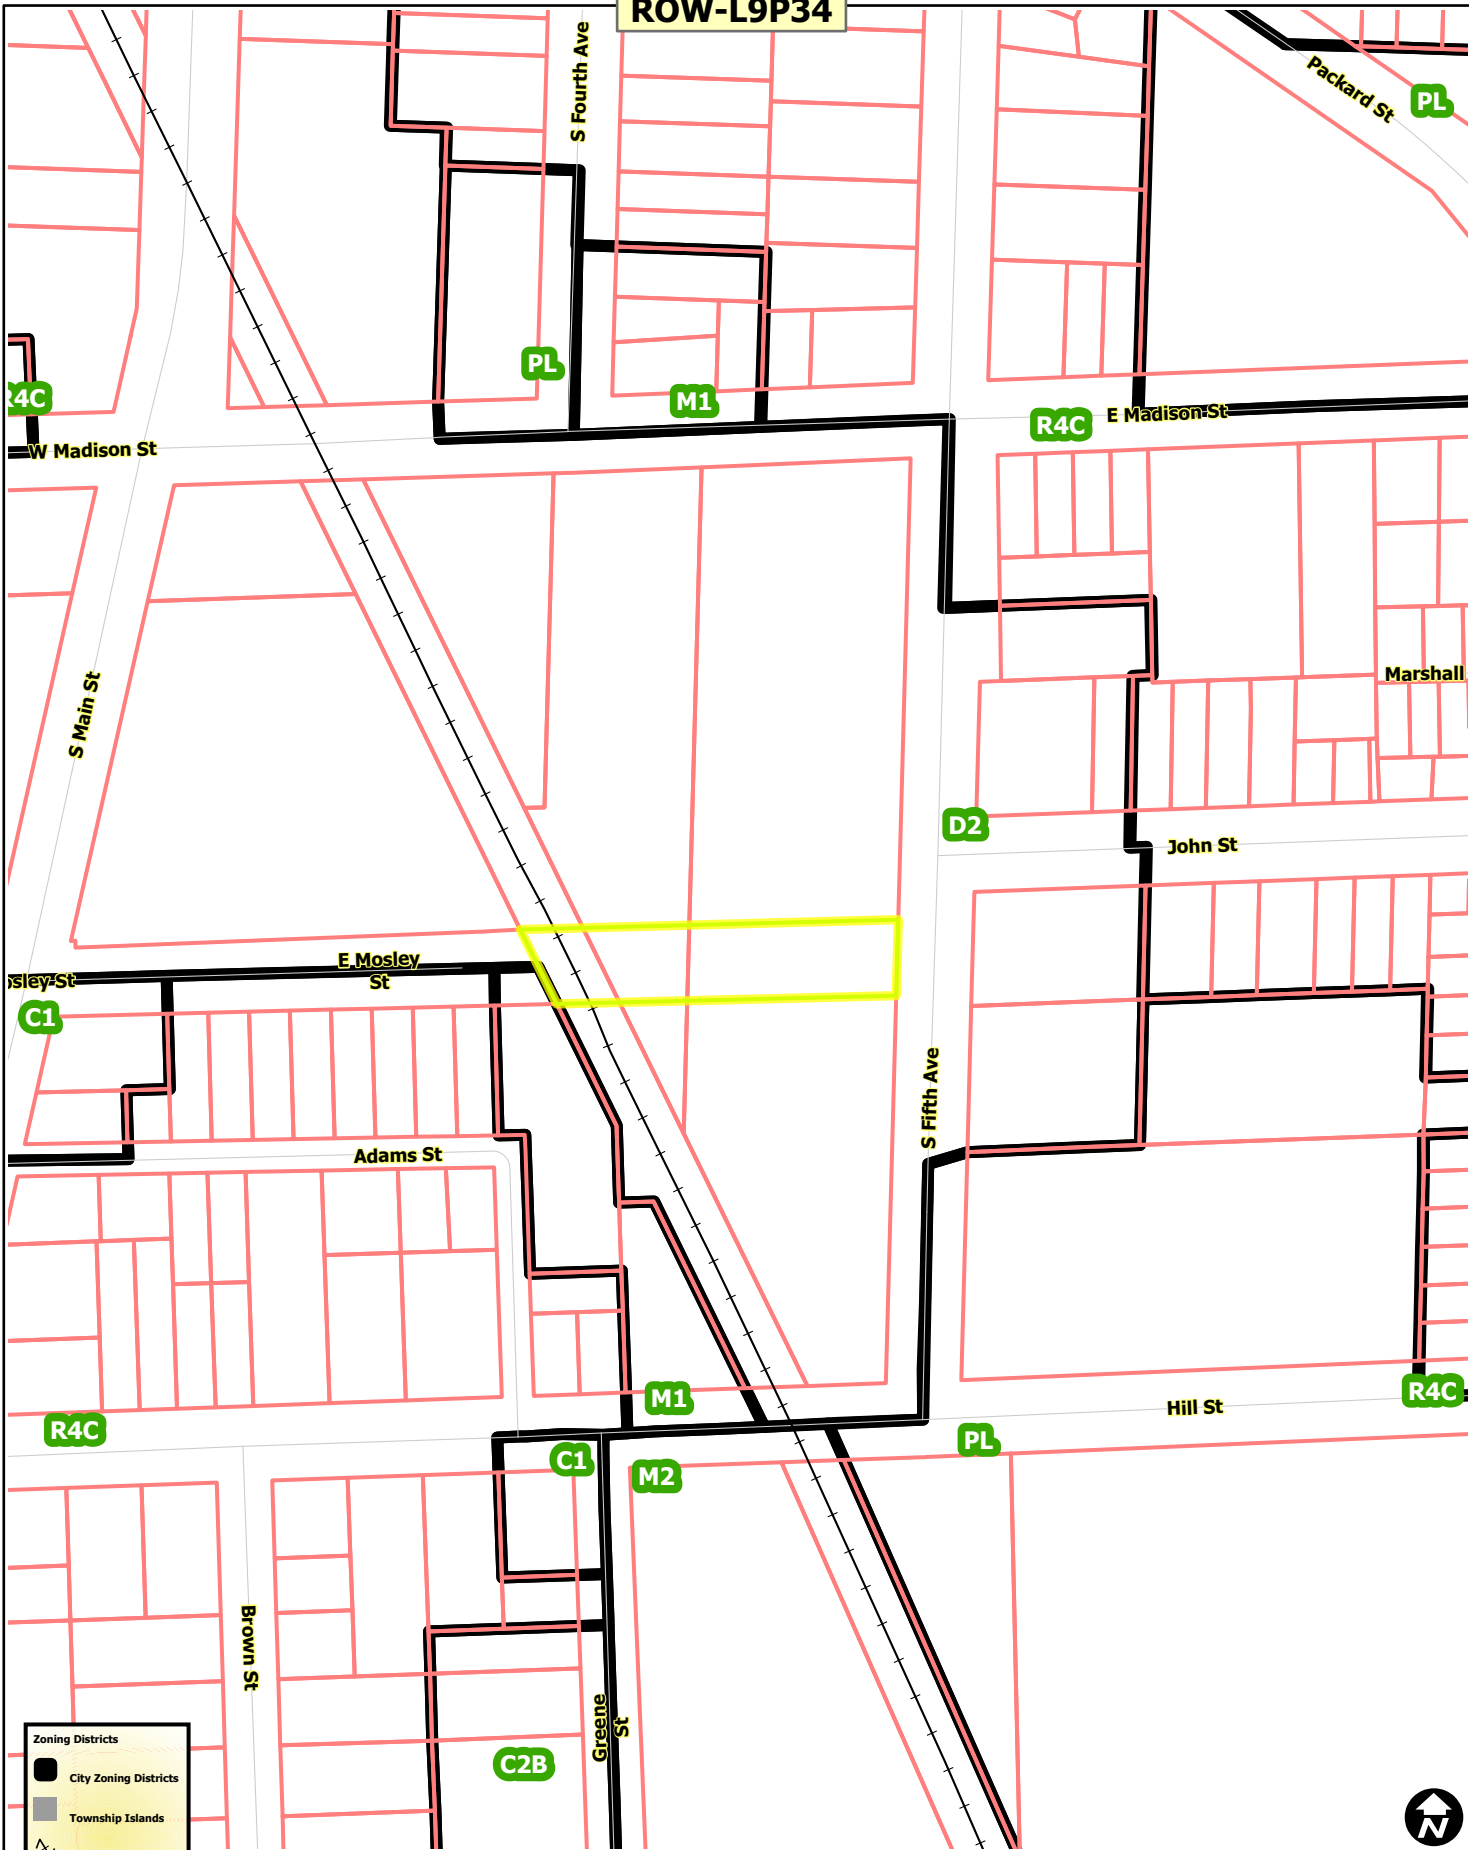

ROW-L9P34

**Zoning Districts**

- City Zoning Districts
- Township Islands
- Railroads
- Huron River
- Tax Parcels

Map date: 6/29/2023  
 Any aerial imagery is circa 2020 unless otherwise noted  
 Terms of use: [www.a2gov.org/terms](http://www.a2gov.org/terms)