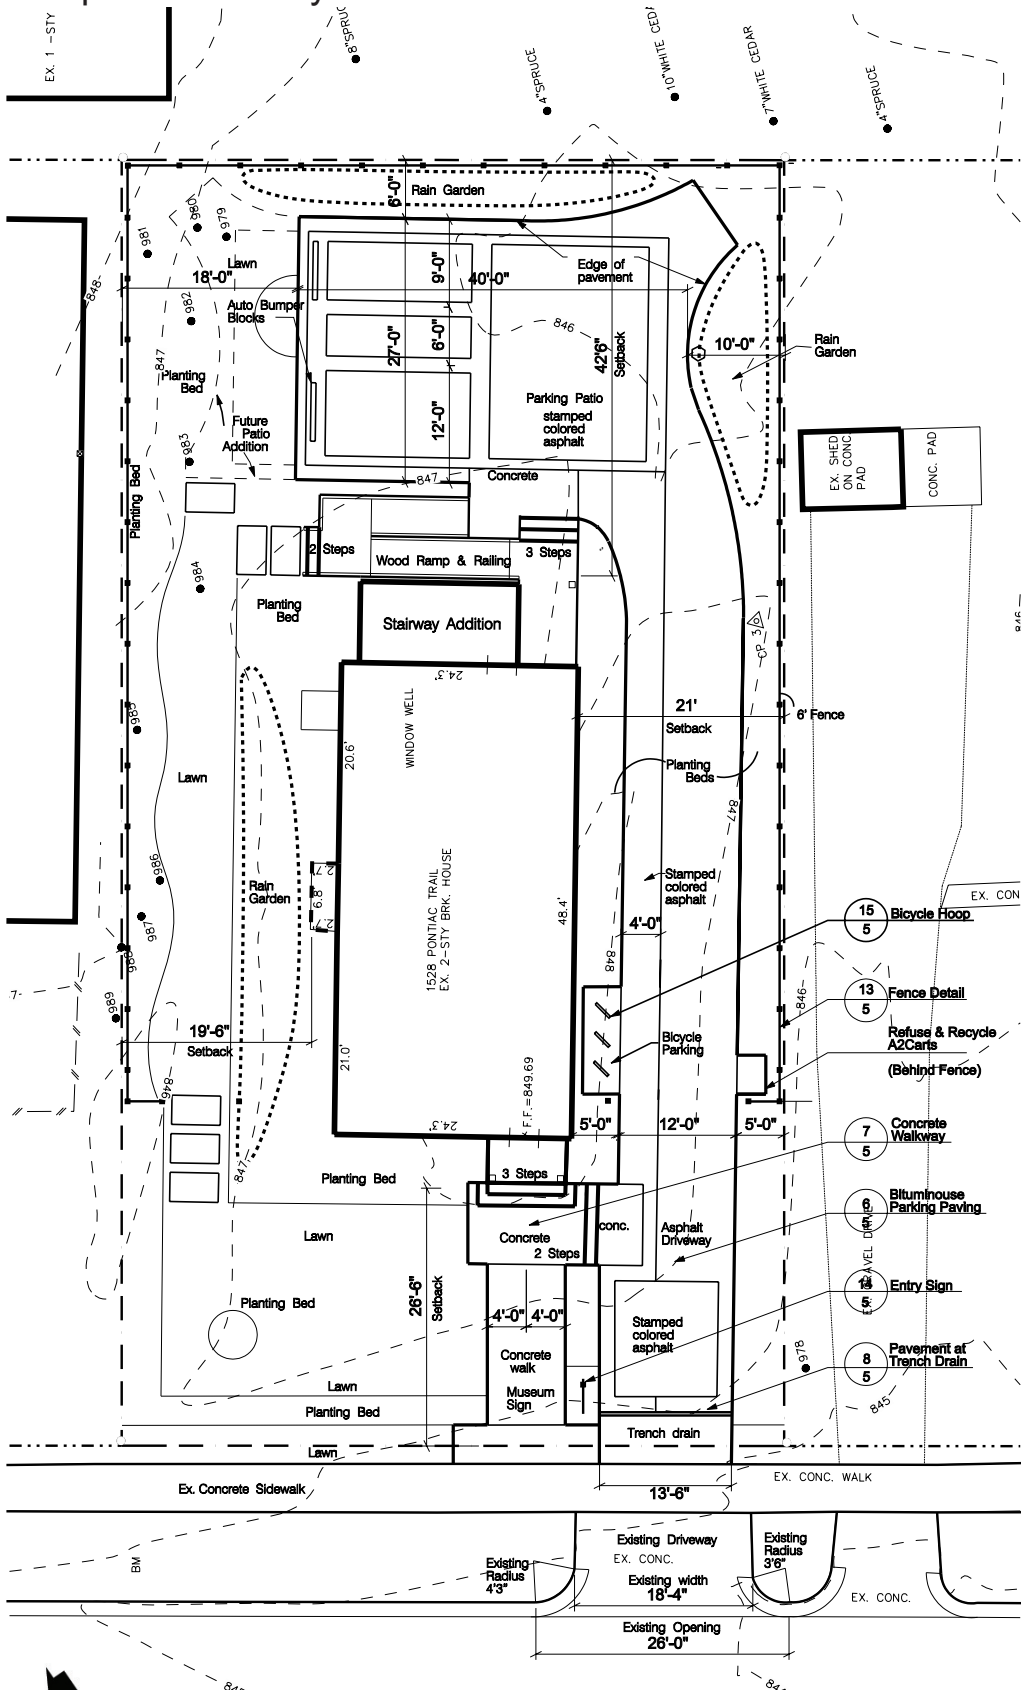

Proposed Site Layout

North
Scale 1" = 20'

PDA
Pollack Design Associates
220 South Main Street
Ann Arbor, MI 48104
734.663.9522