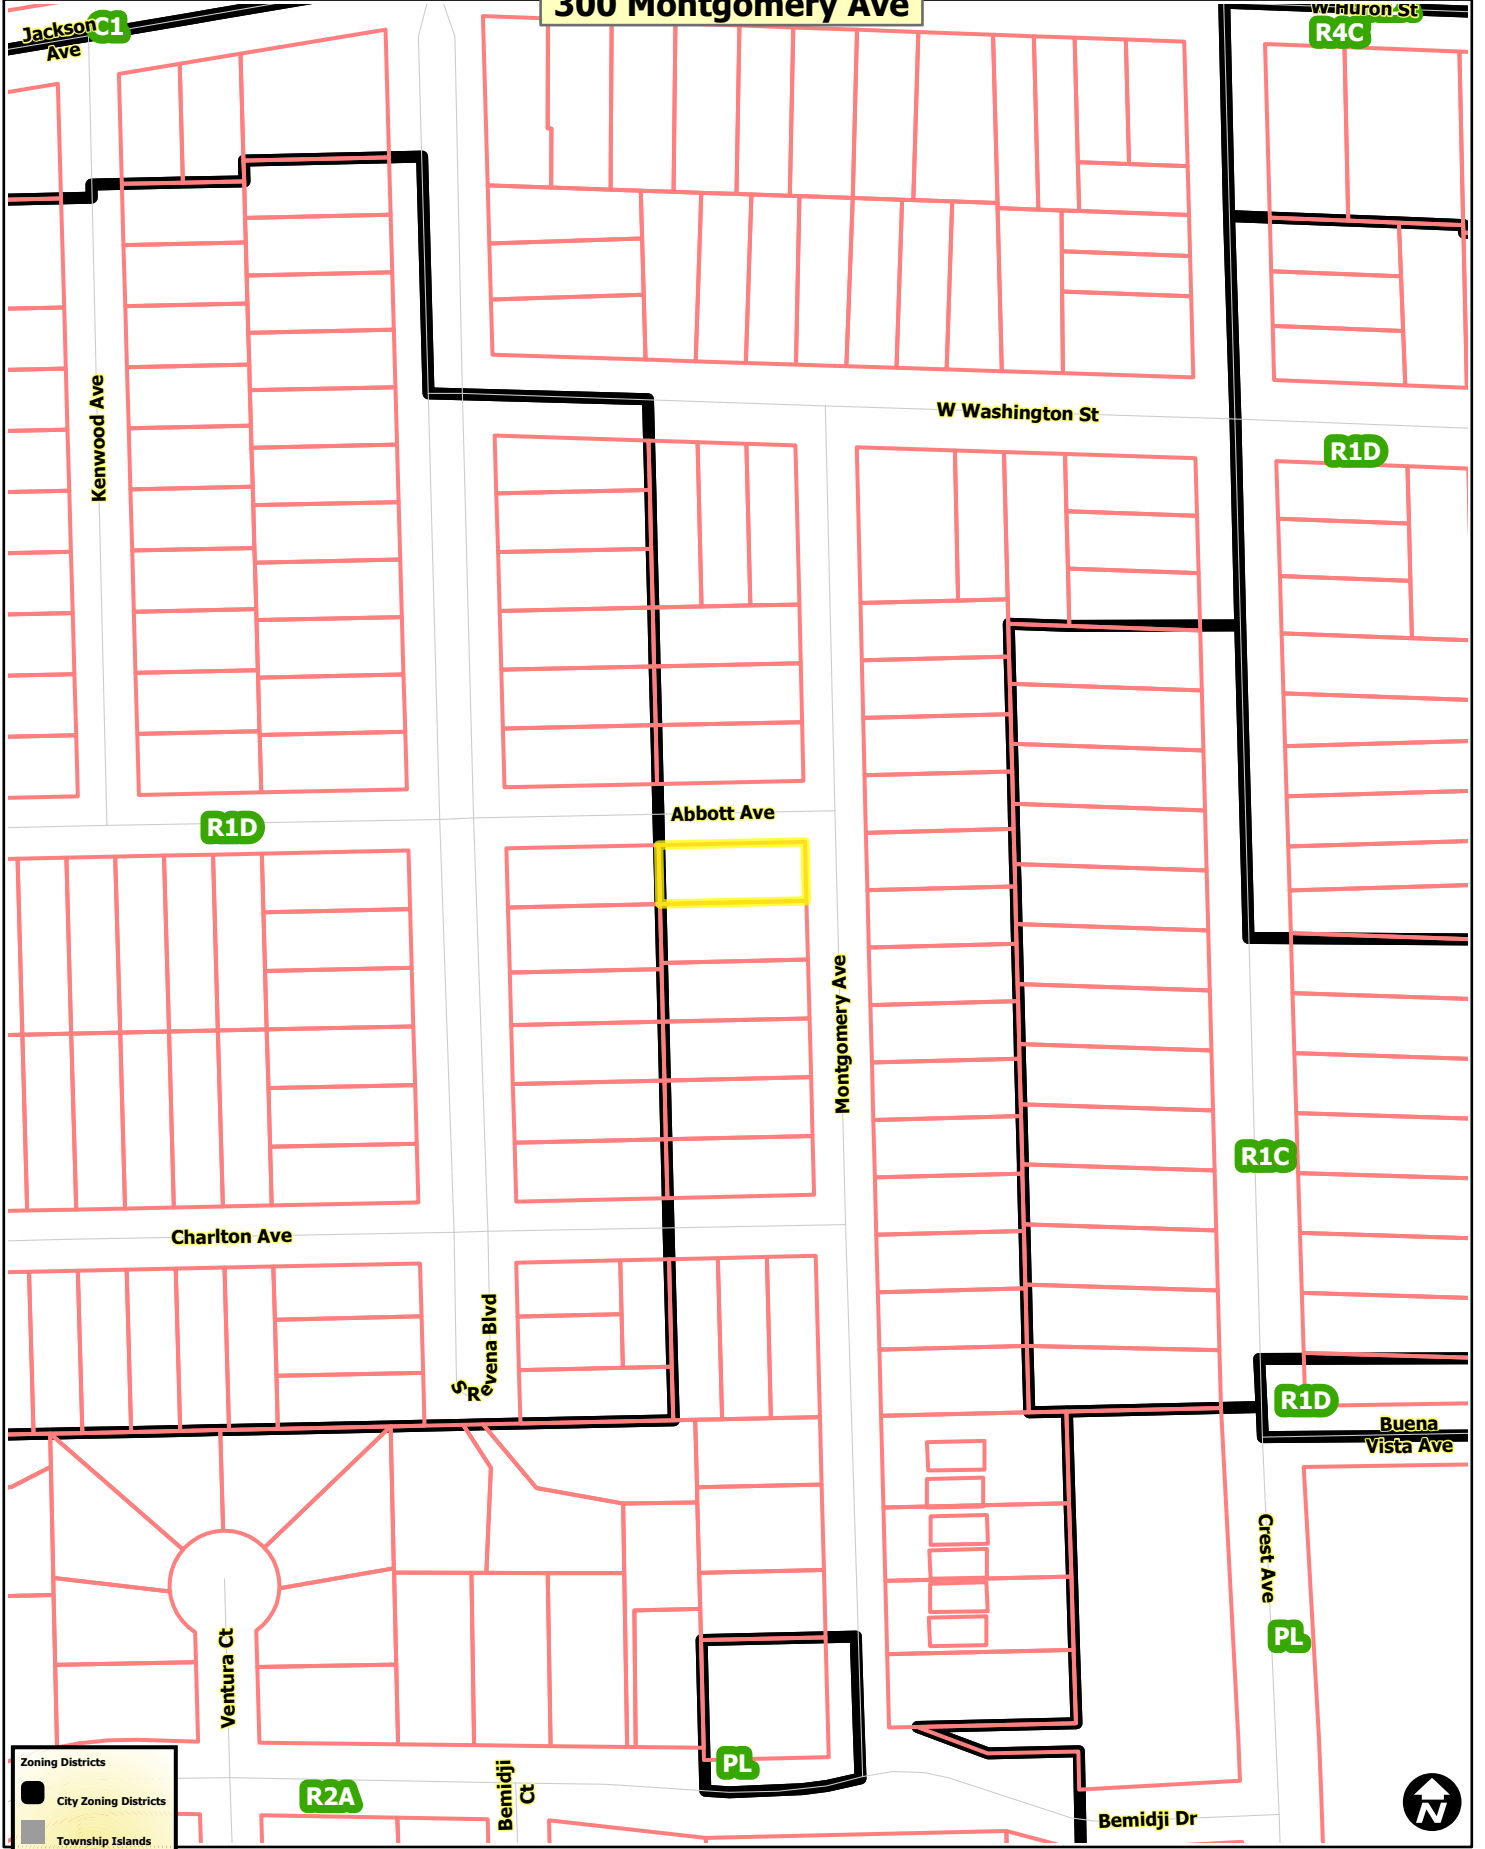

300 Montgomery Ave

Zoning Districts

- City Zoning Districts
- Township Islands
- Railroads
- Huron River
- Tax Parcels

Map date: 9/1/2022
 Any aerial imagery is circa 2020 unless otherwise noted
 Terms of use: www.a2gov.org/terms