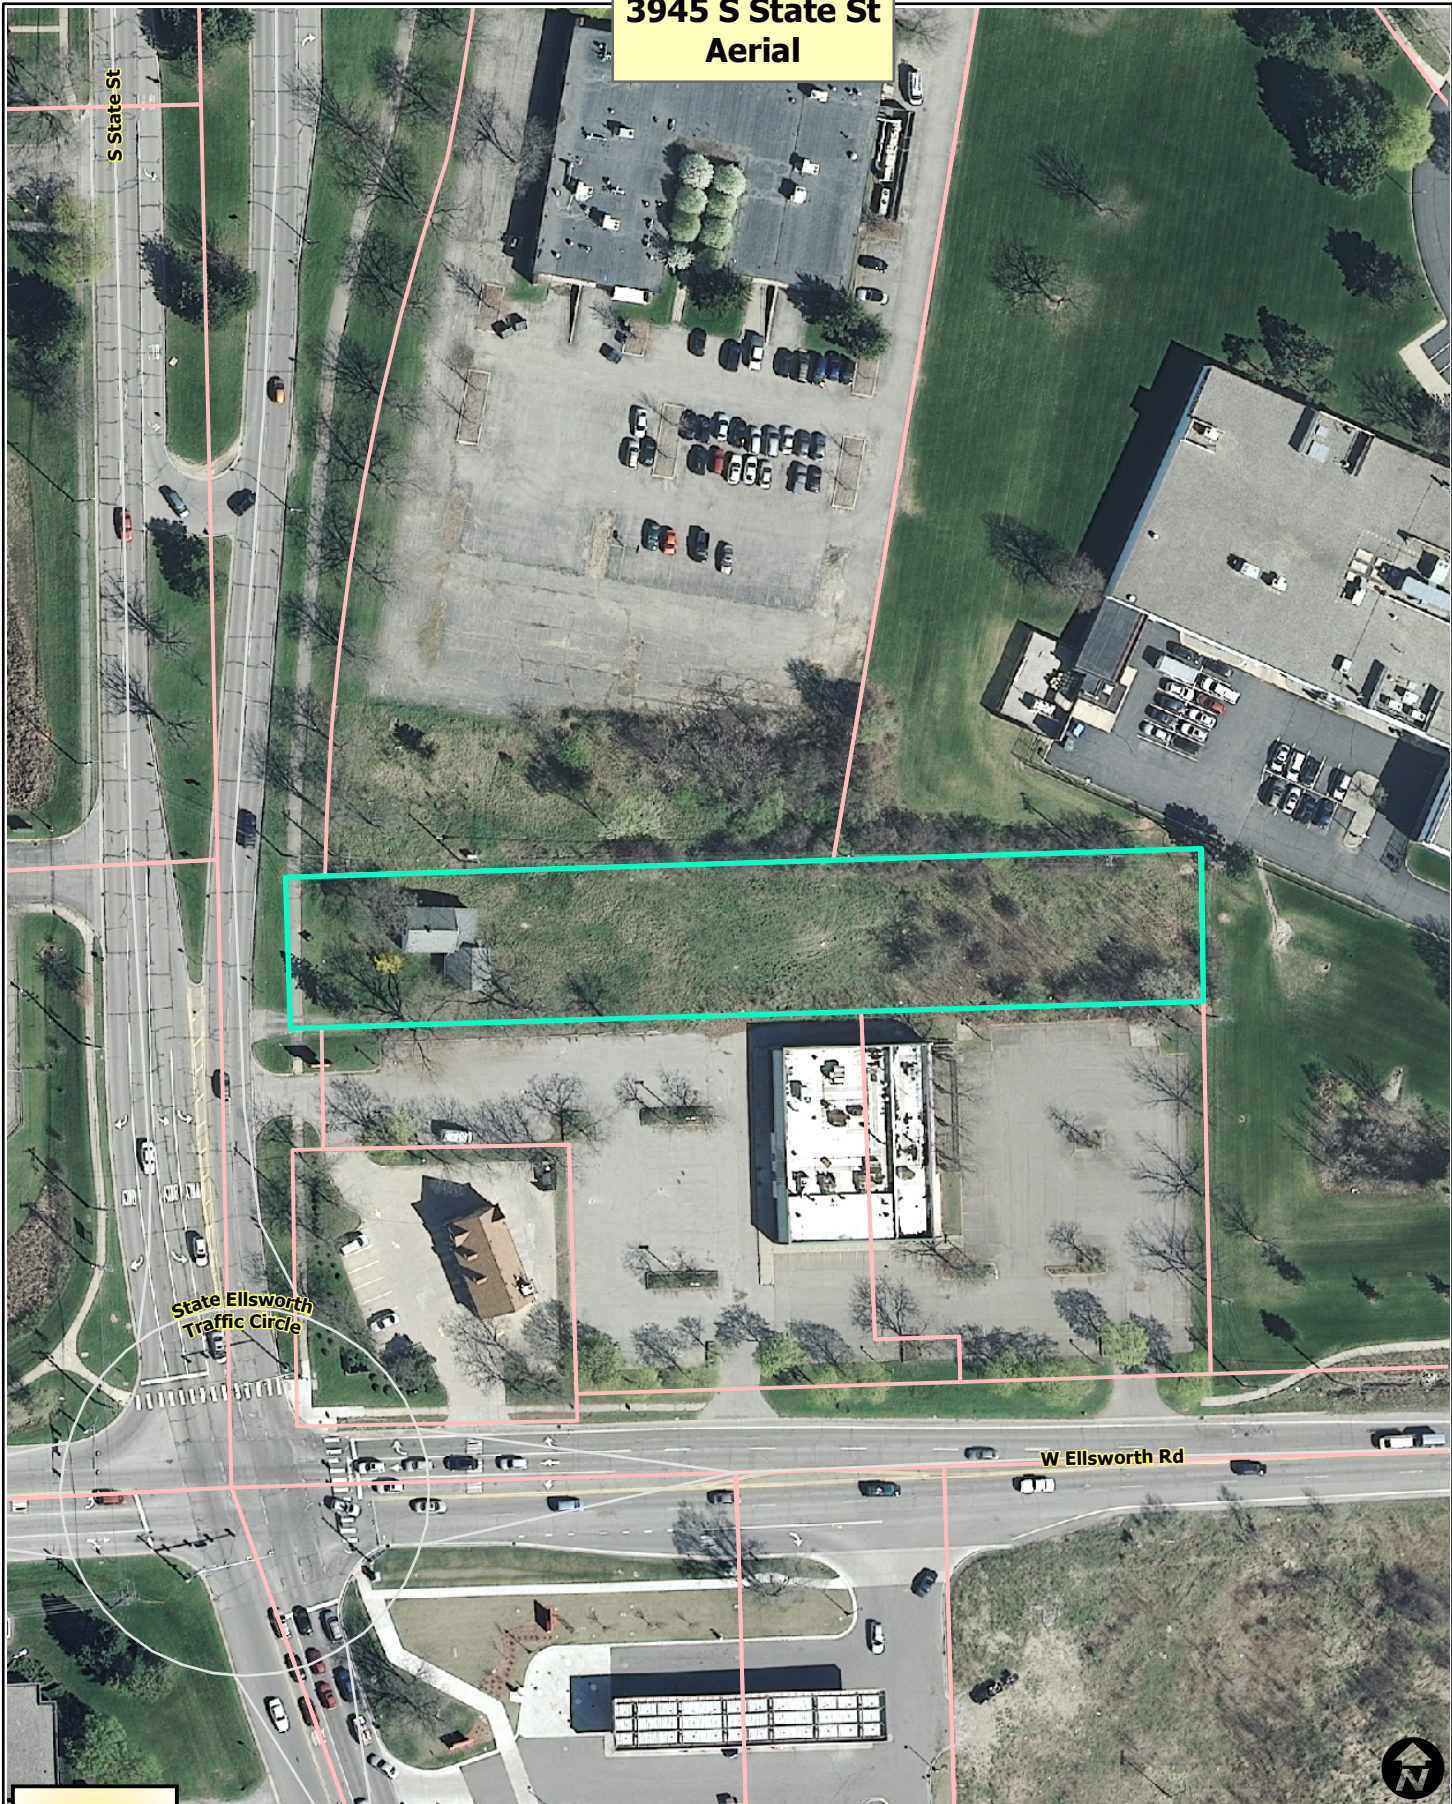

# 3945 S State St Aerial

- Railroads
- Parcels
- Huron River

Map date: 5/1/2015  
Any aerial imagery is circa 2012  
unless otherwise noted  
Terms of use: [www.a2gov.org/terms](http://www.a2gov.org/terms)