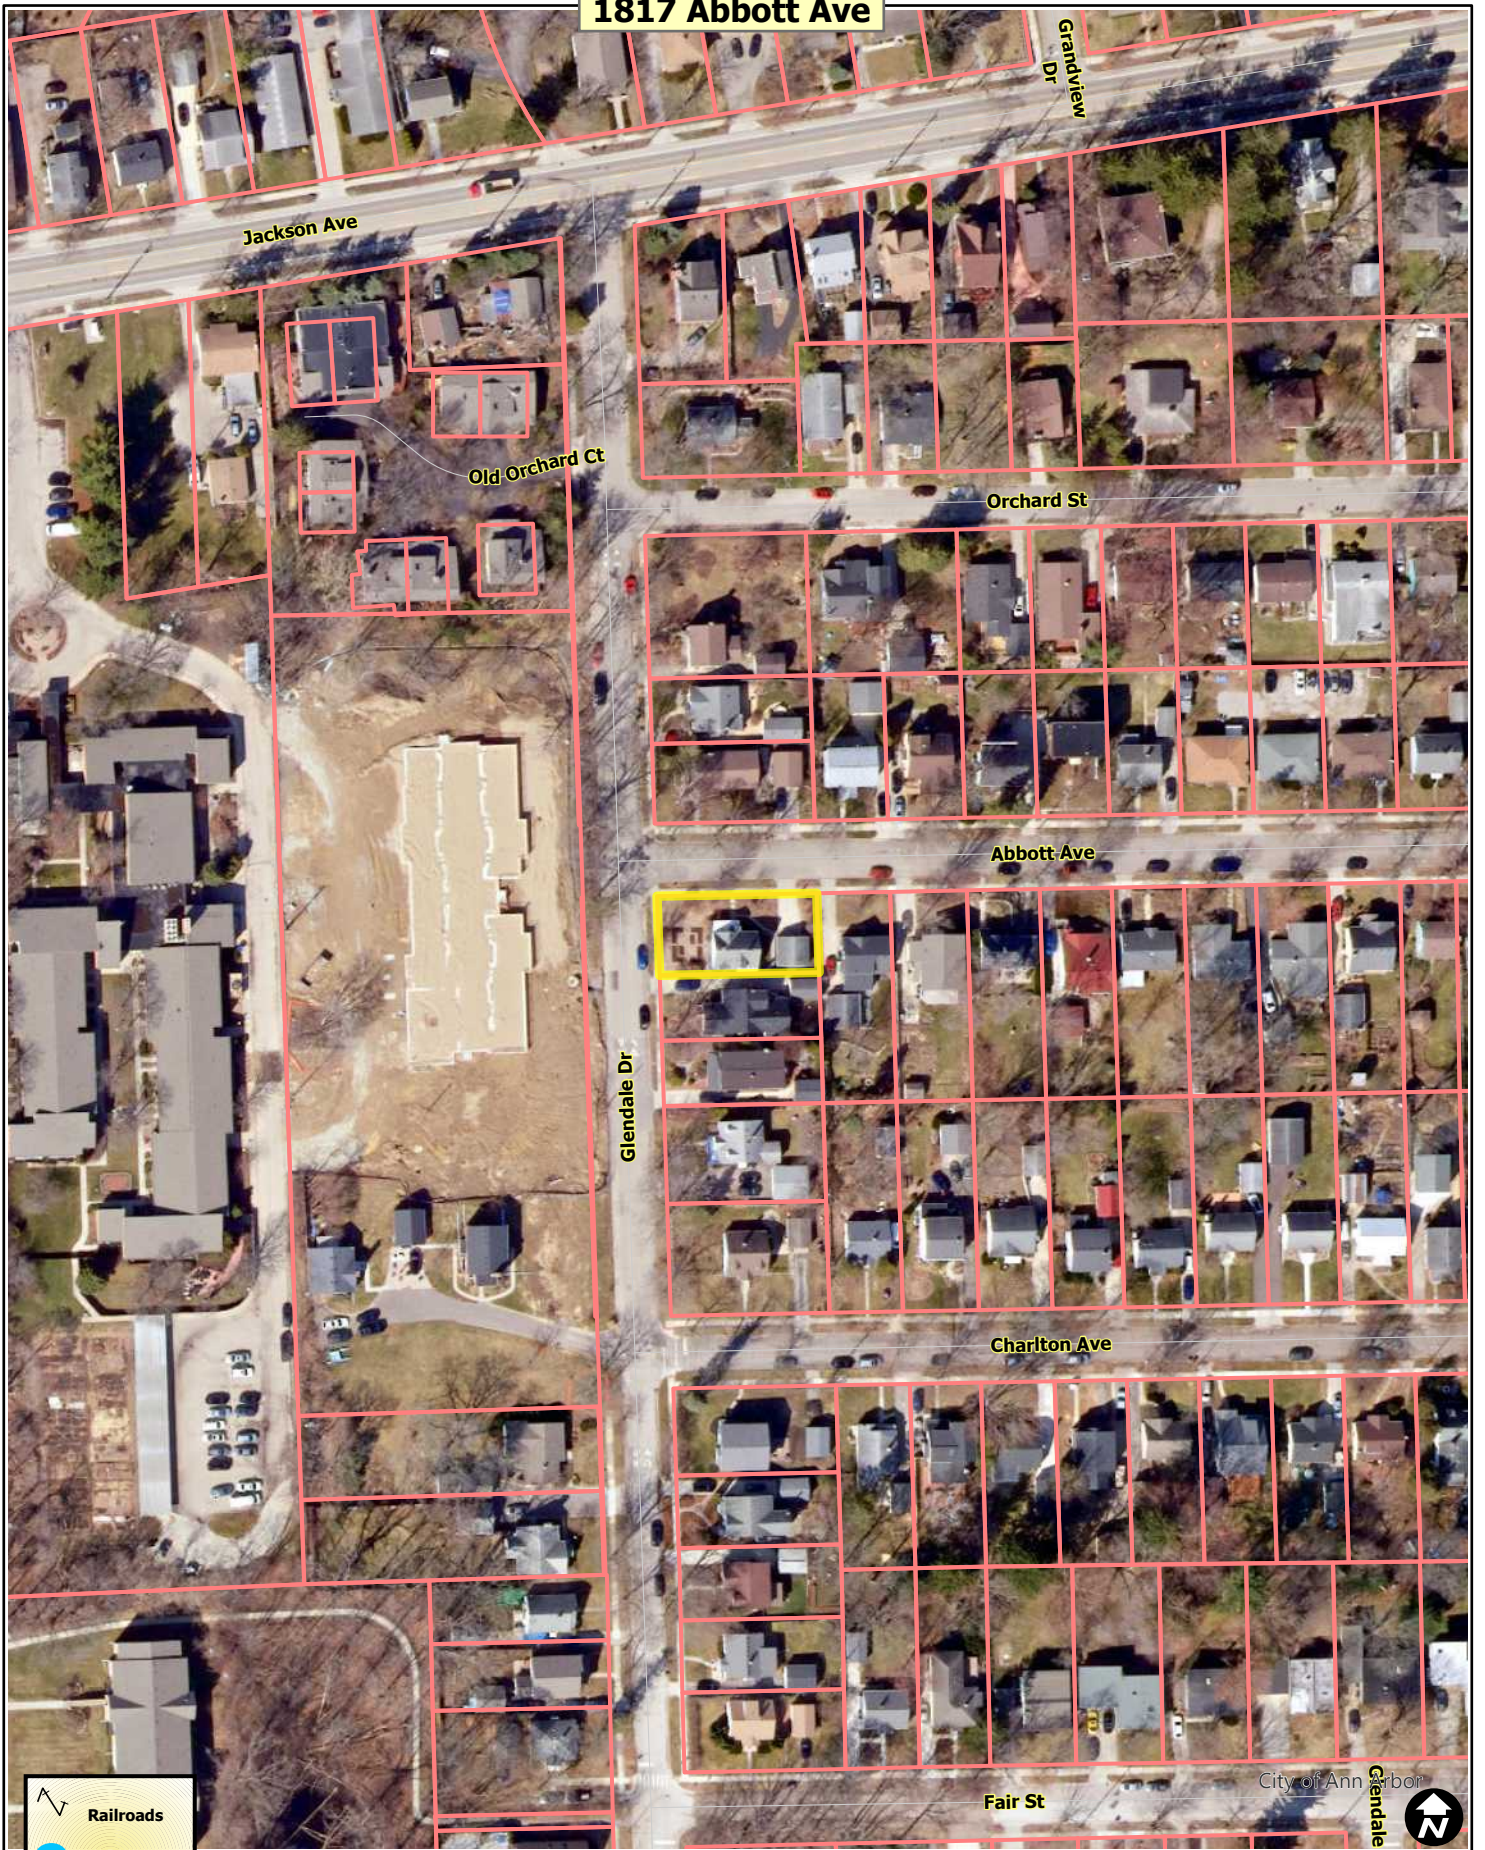

1817 Abbott Ave

 Railroads
 Huron River
 Tax Parcels

City of Ann Arbor
Glendale

Map date: 5/31/2023
Any aerial imagery is circa 2020 unless otherwise noted
Terms of use: www.a2gov.org/terms