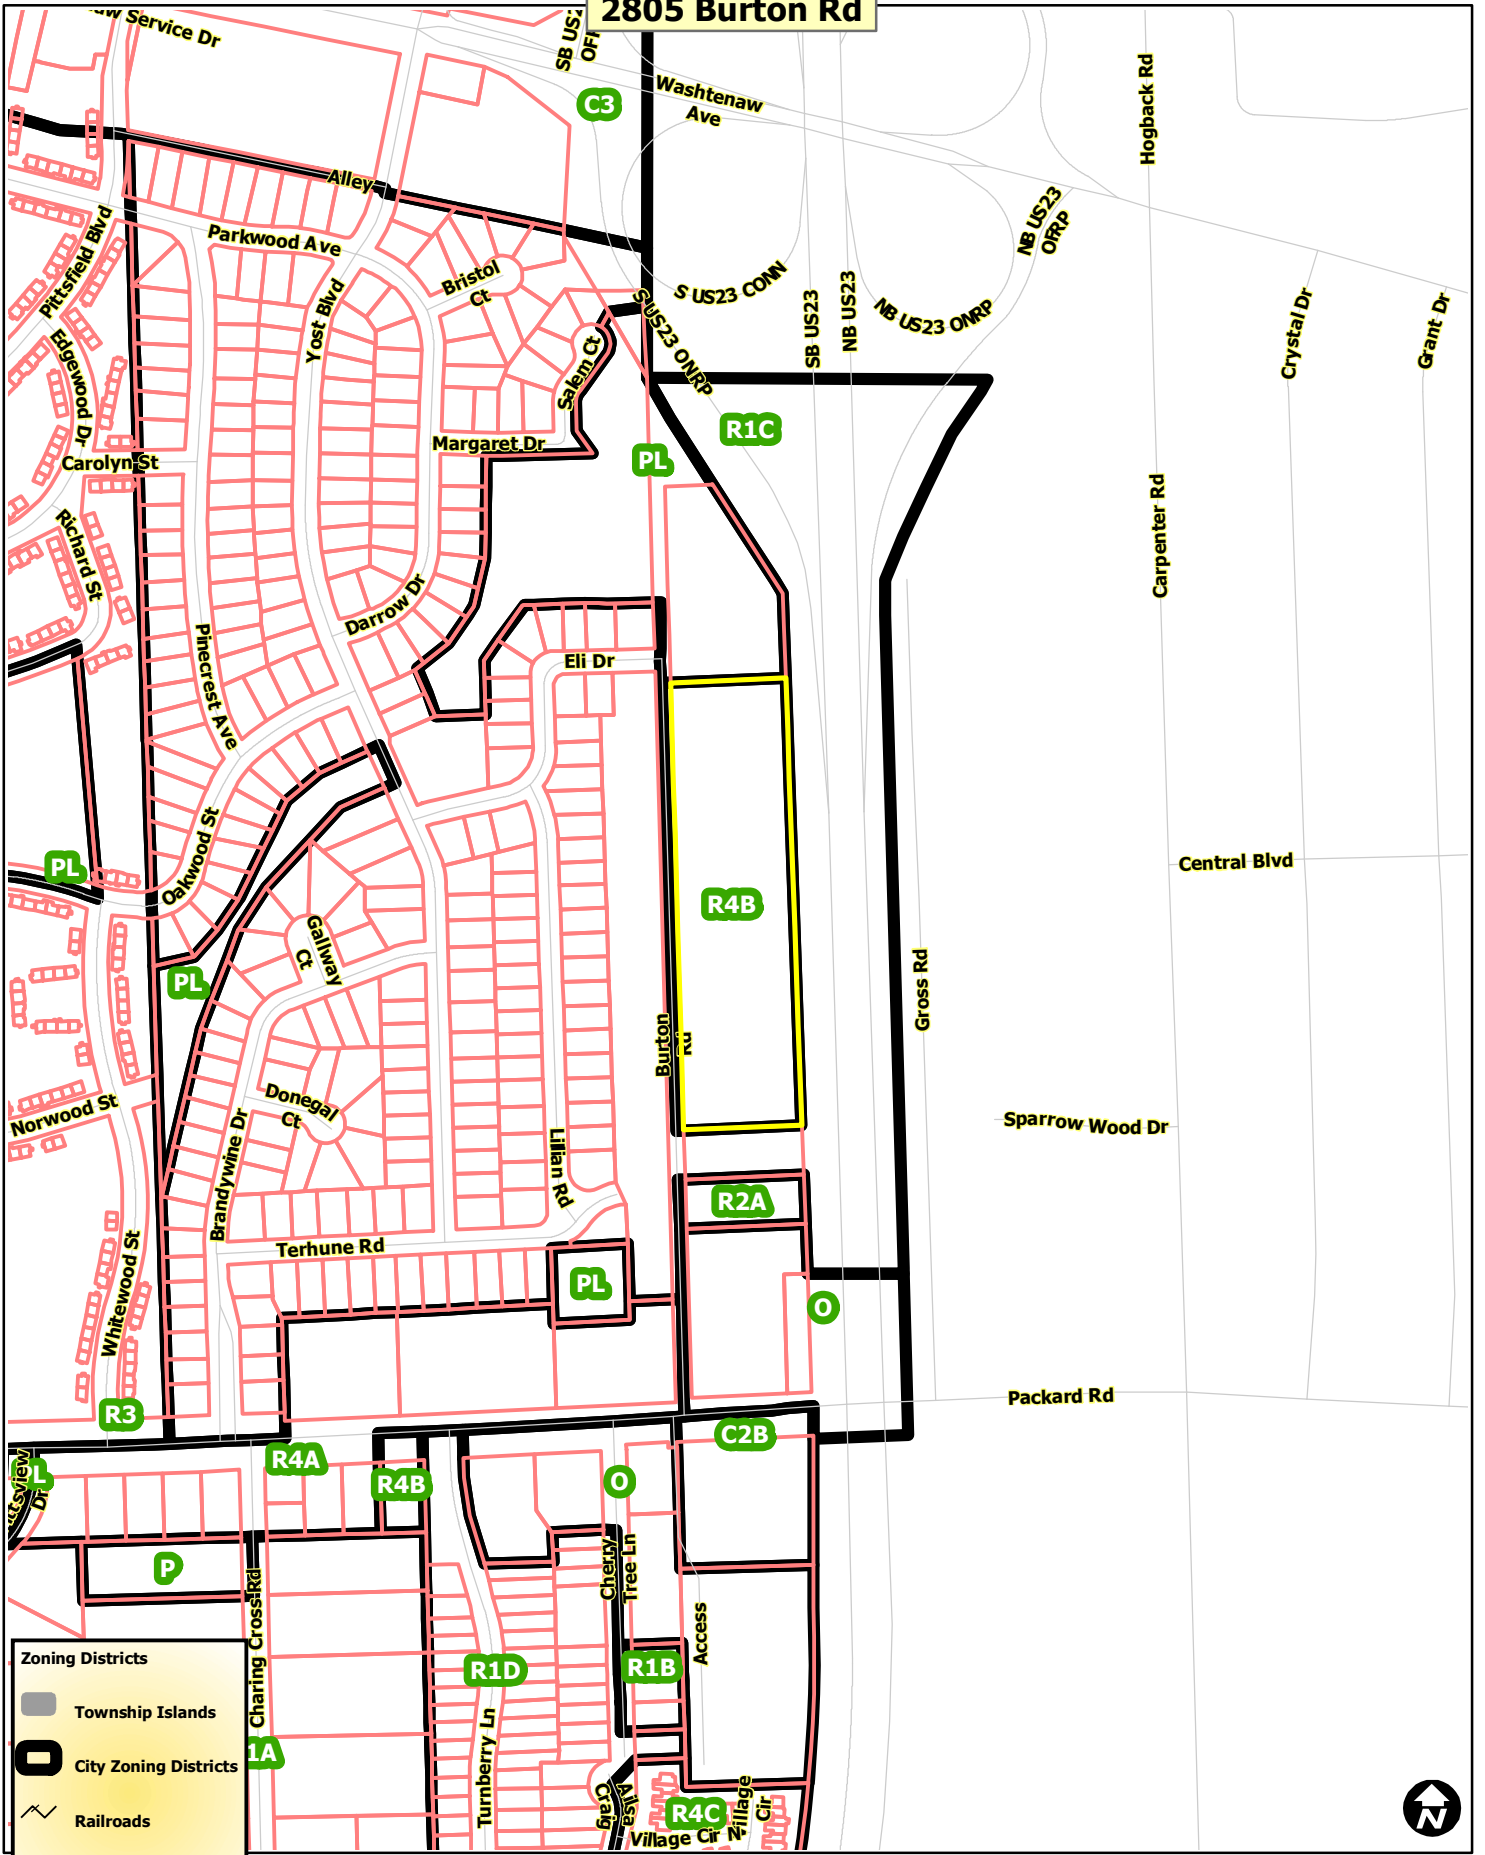

2805 Burton Rd

Zoning Districts

- Township Islands
- City Zoning Districts
- Railroads
- Huron River
- Tax Parcels

Map date: 5/4/2023
 Any aerial imagery is circa 2020 unless otherwise noted
 Terms of use: www.a2gov.org/terms