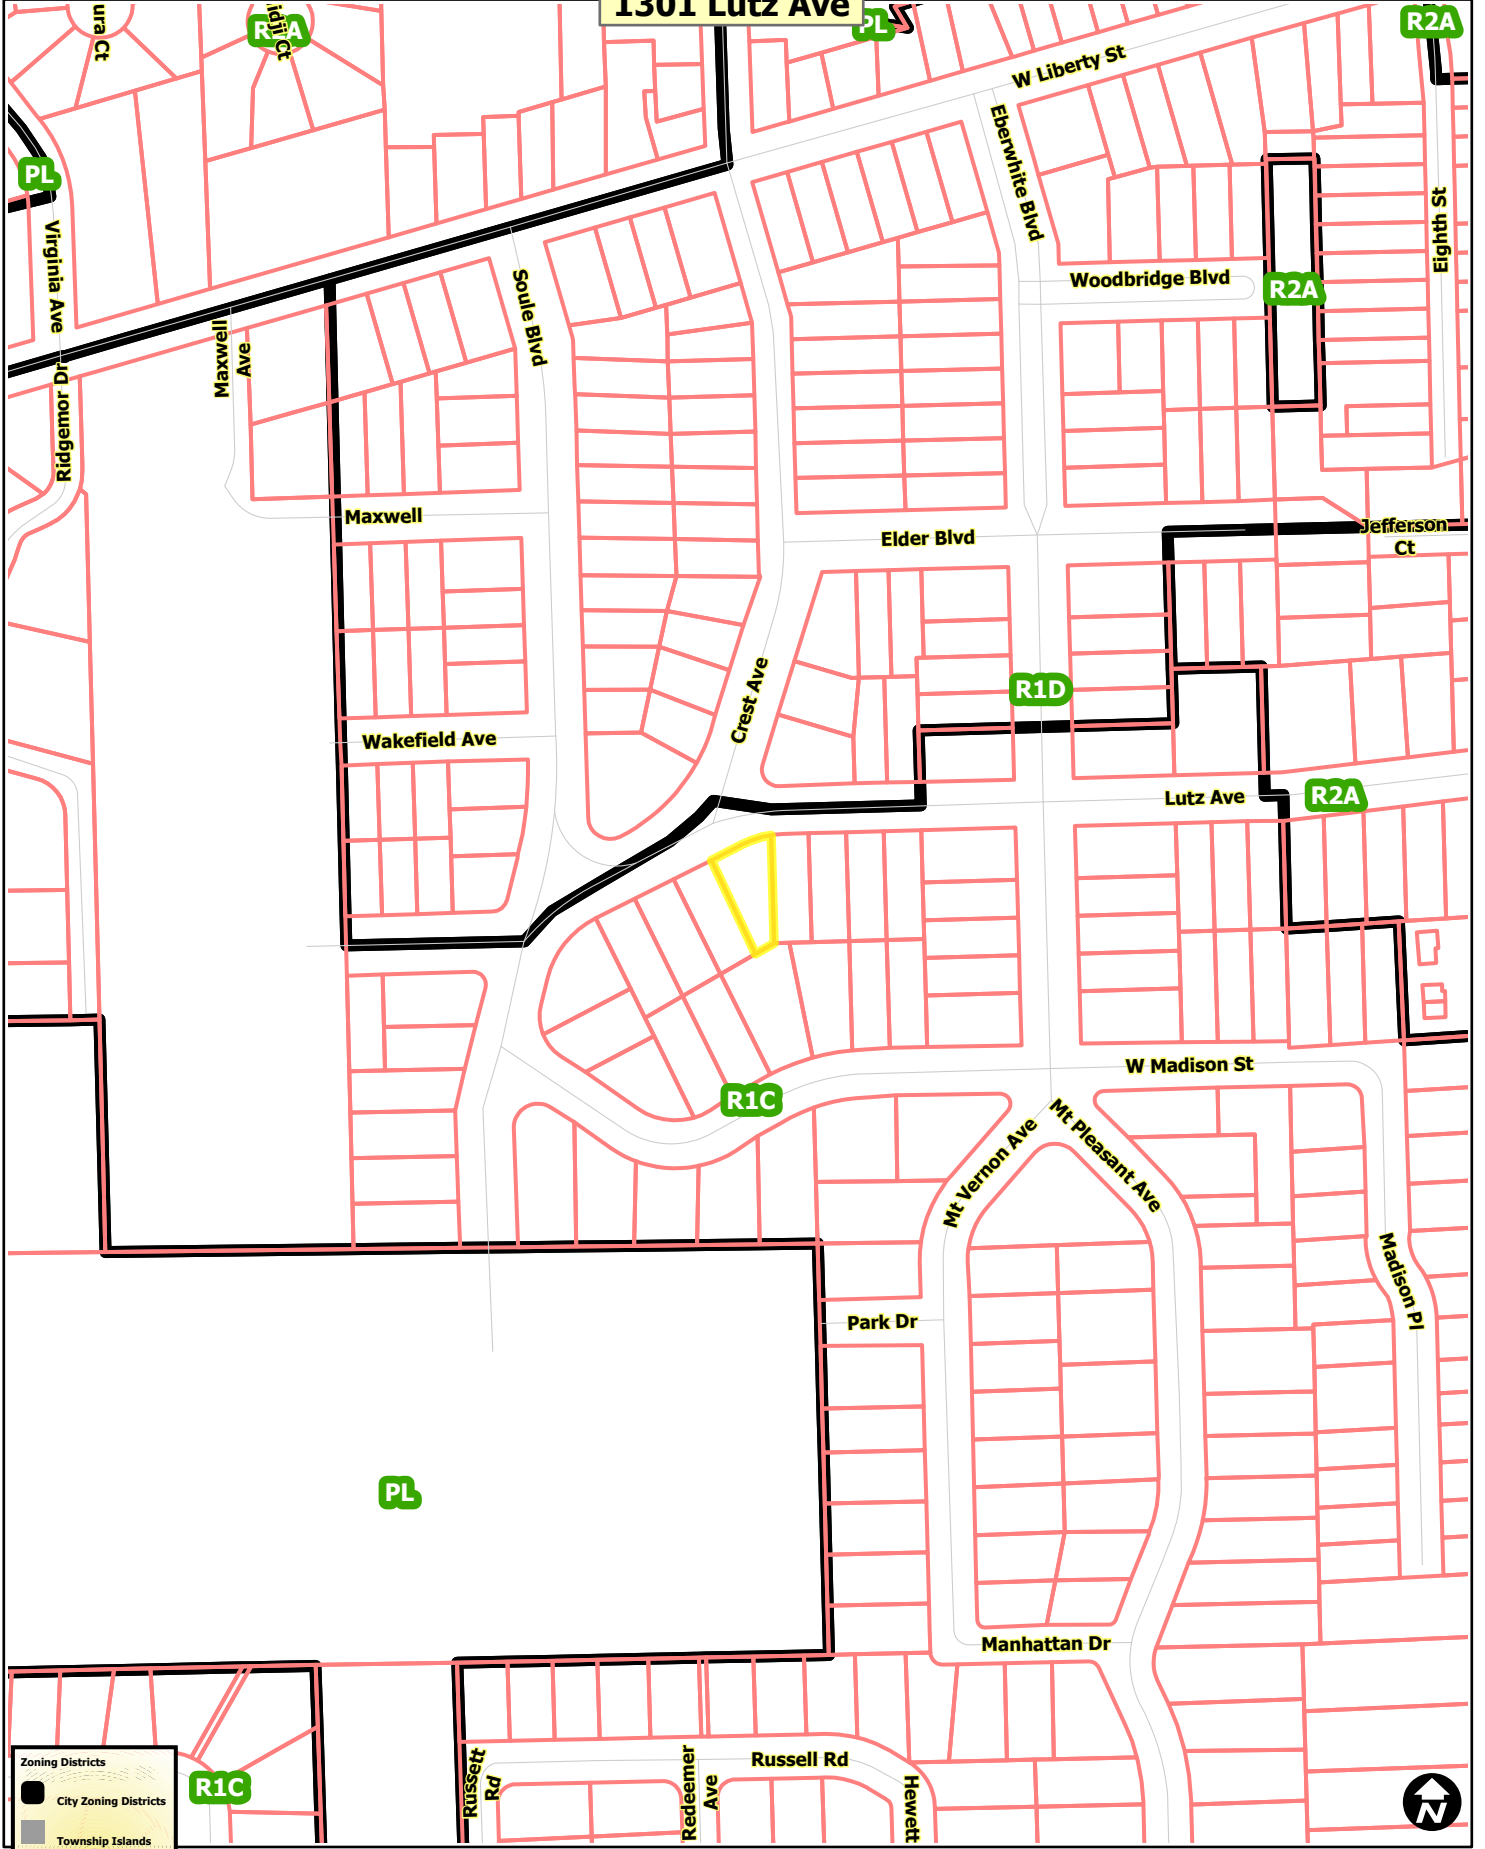

1301 Lutz Ave

Zoning Districts

- City Zoning Districts
- Township Islands
- Railroads
- Huron River
- Tax Parcels

Map date: 11/10/2022
 Any aerial imagery is circa 2020 unless otherwise noted
 Terms of use: www.a2gov.org/terms