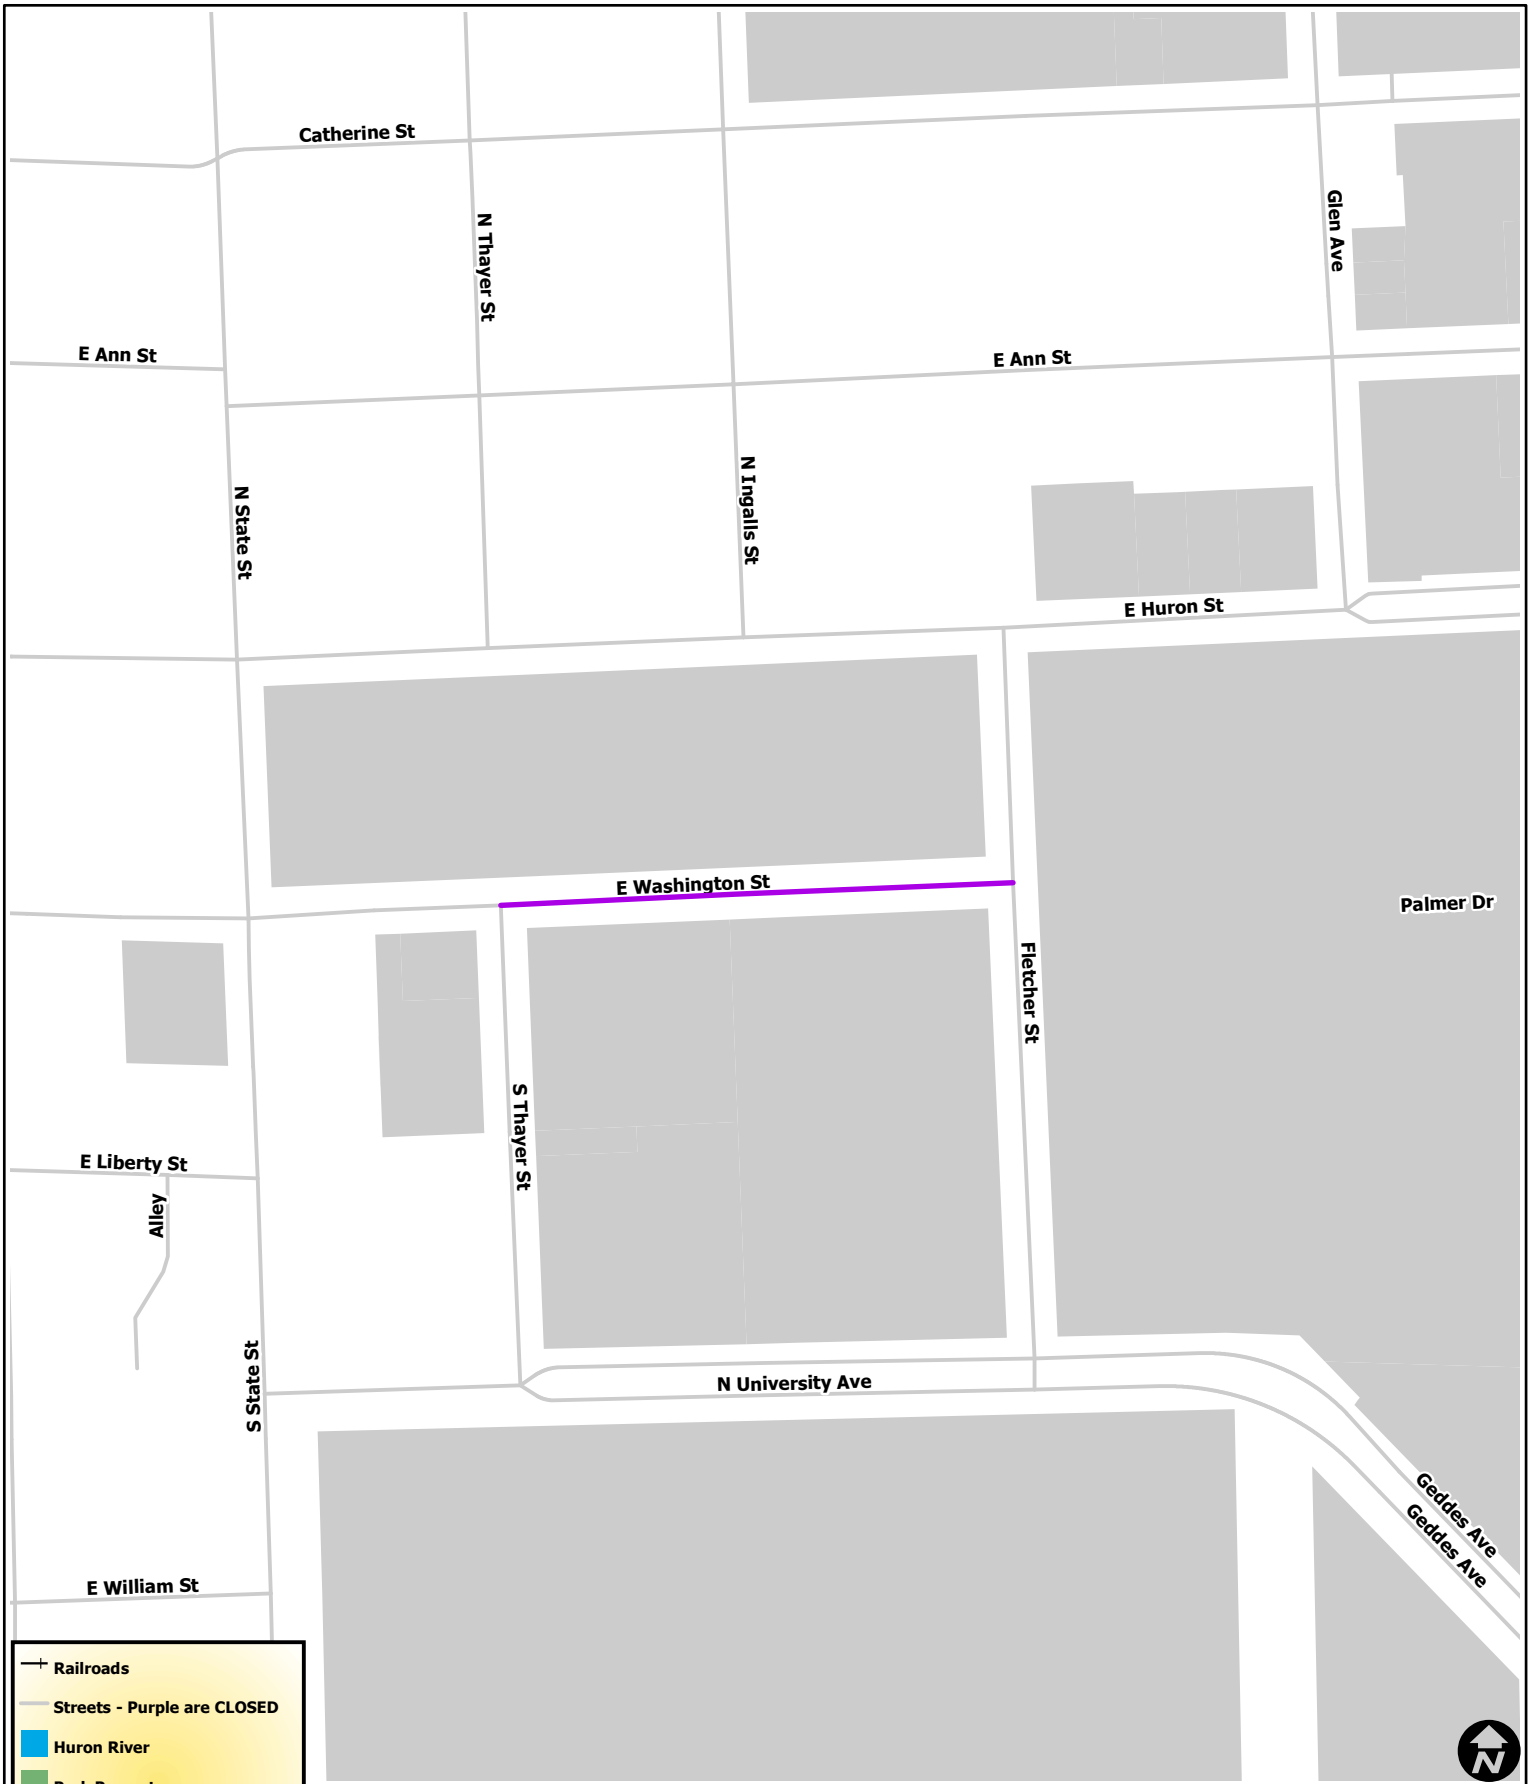

Spook-a-Thon

City of Ann Arbor Map Disclaimer:

Map Created: 4/18/2012