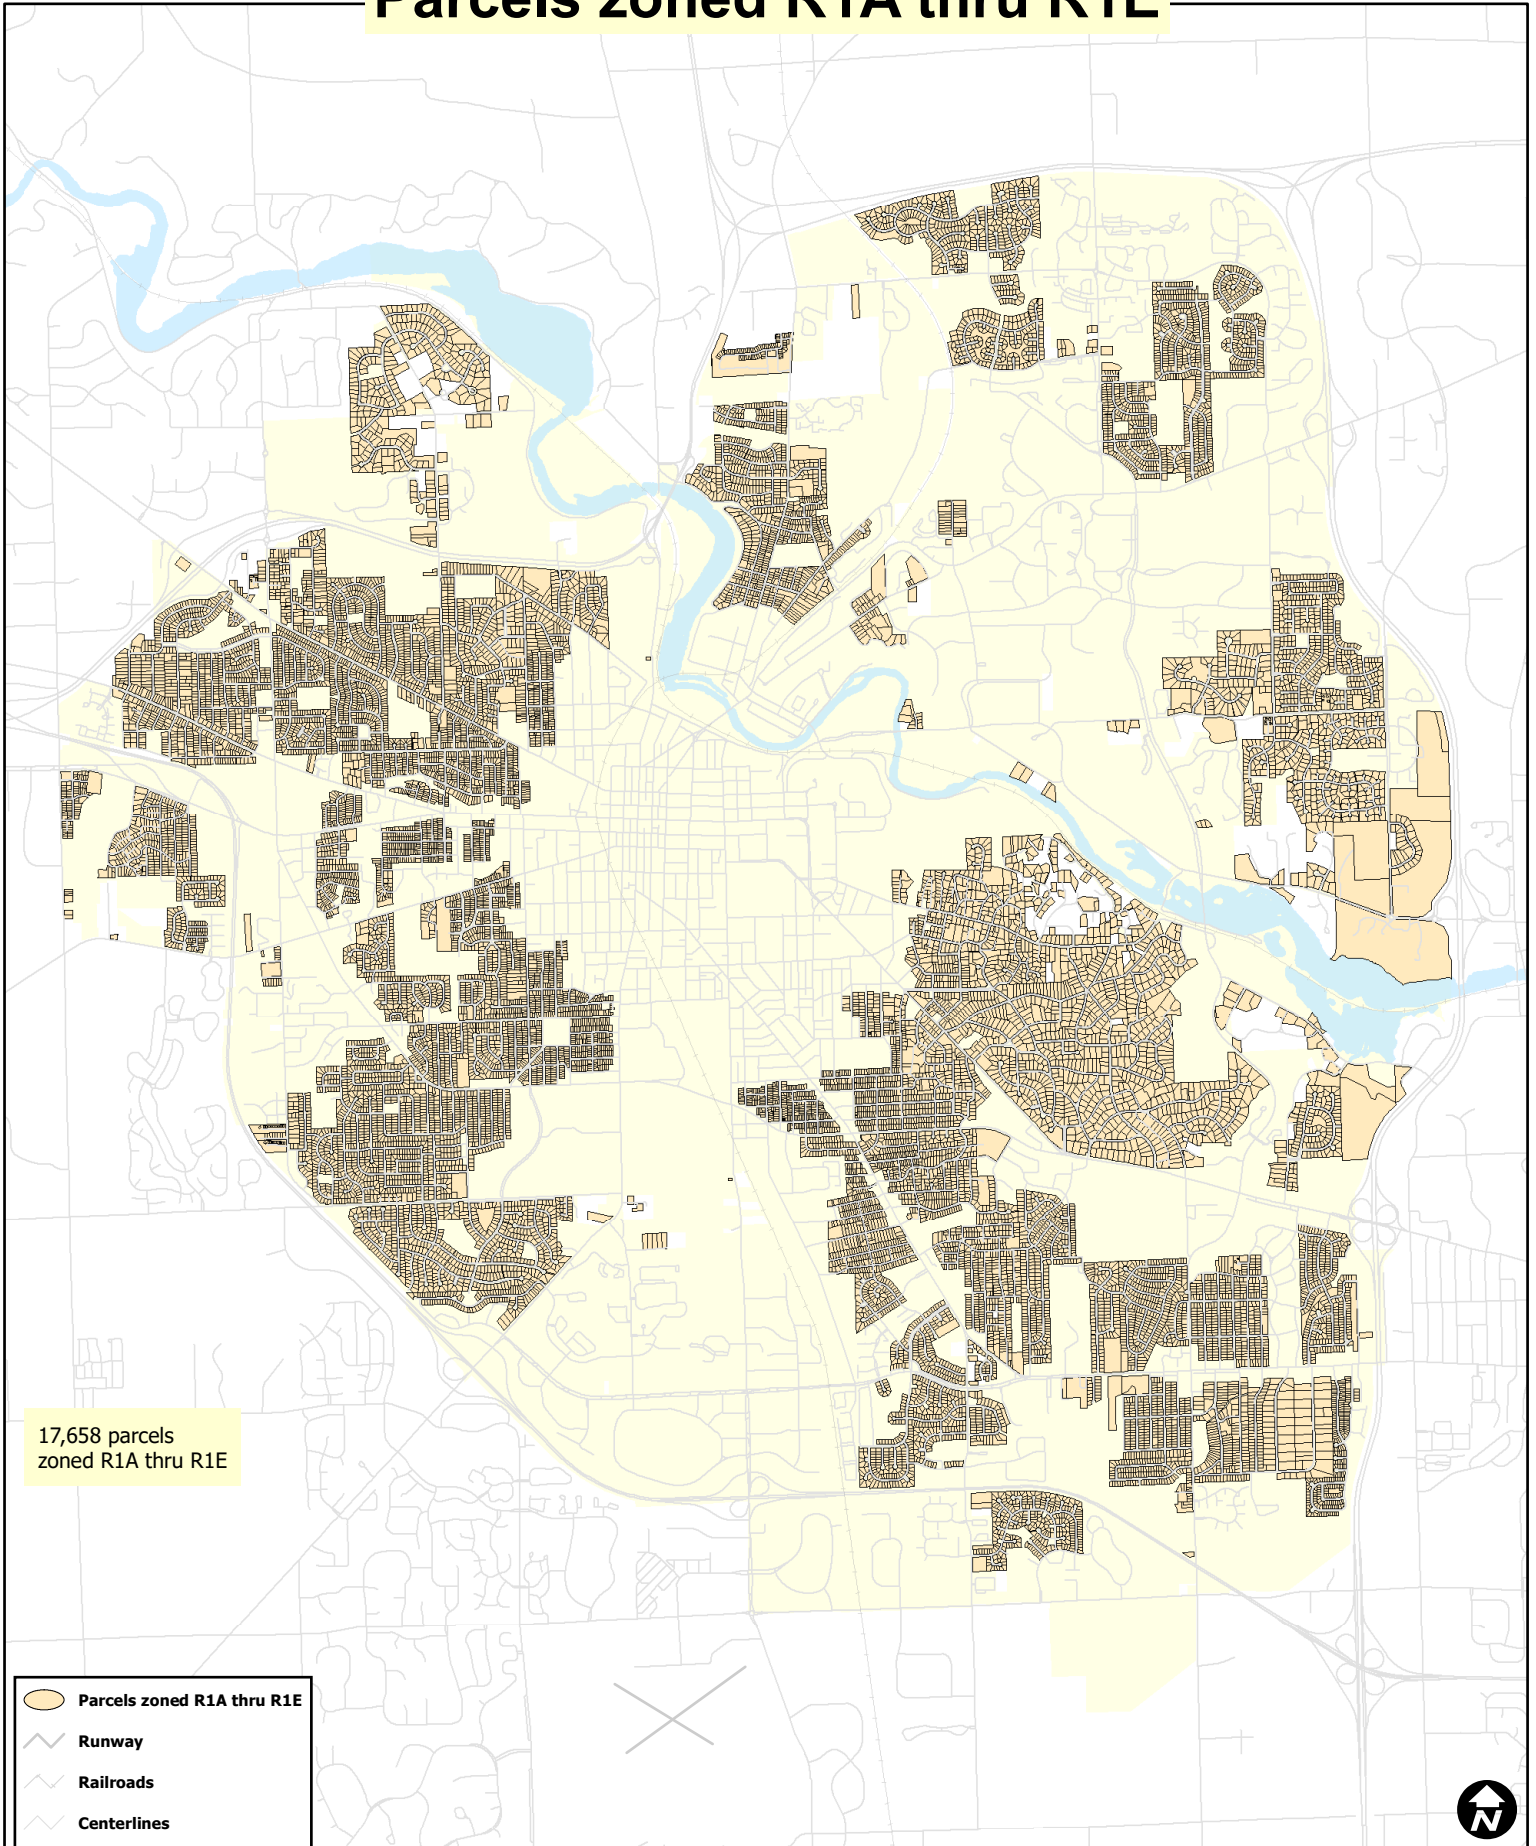

Parcels zoned R1A thru R1E

17,658 parcels
zoned R1A thru R1E

- Parcels zoned R1A thru R1E
- Runway
- Railroads
- Centerlines
- Huron River
- City Boundary

Map date 2/22/2021
Any aerial imagery is circa 2020
unless otherwise noted
Terms of use: www.a2gov.org/terms